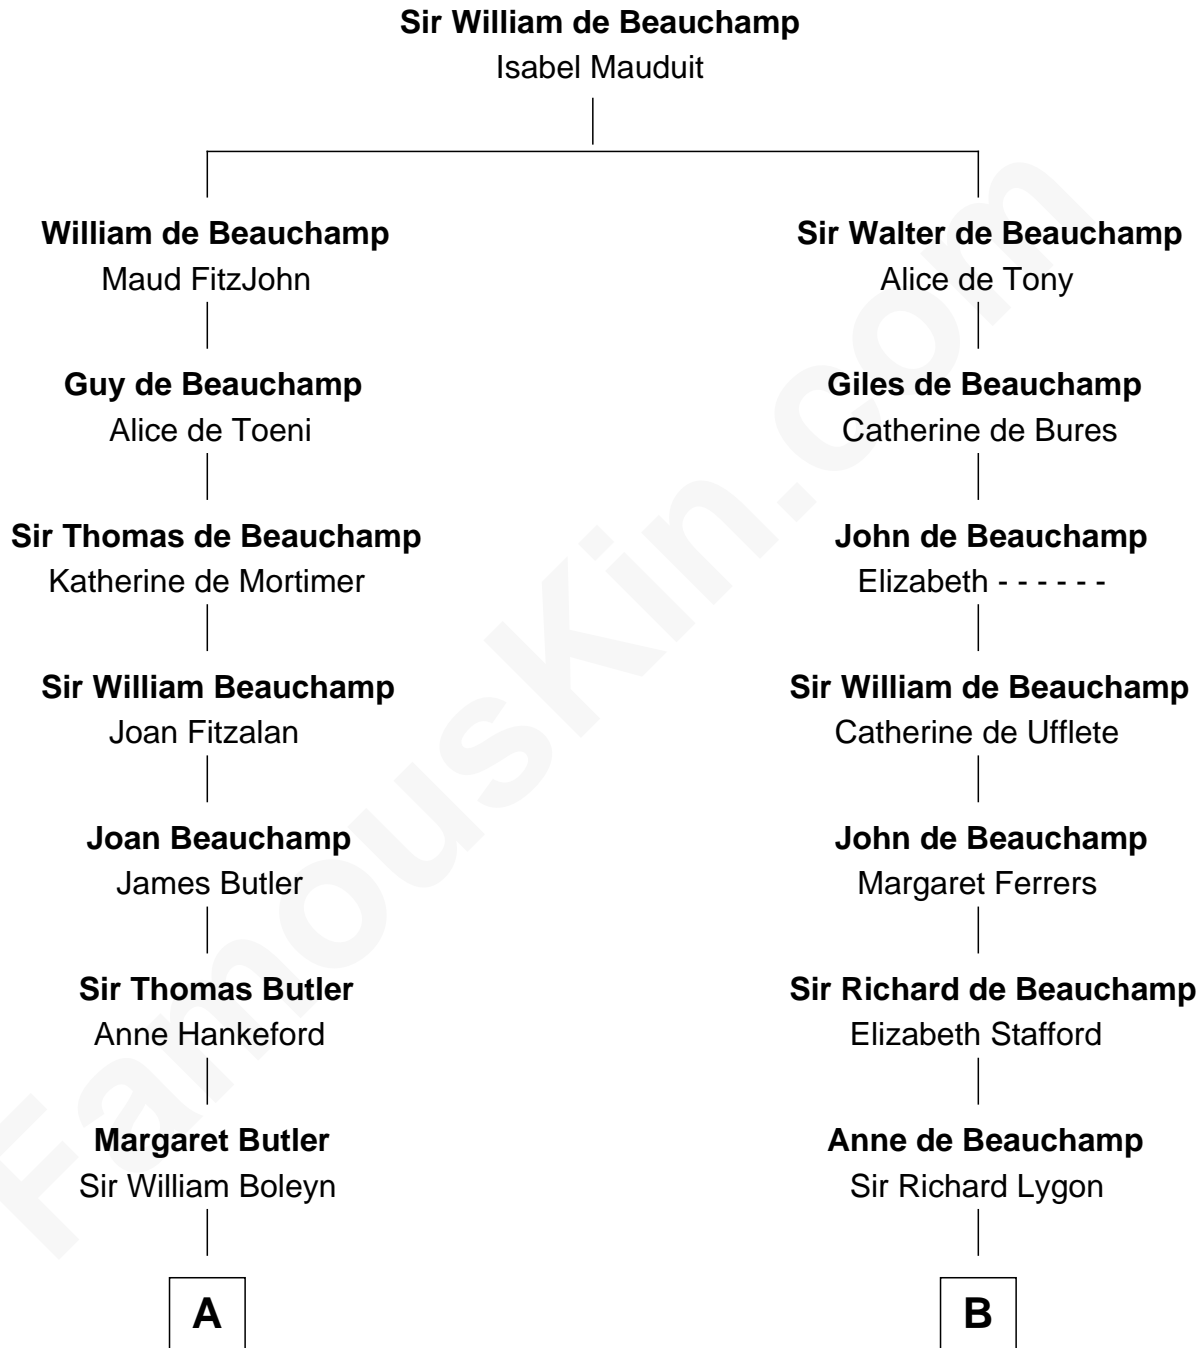

FamousKin.com
Relationship Chart of
Princess Diana
Princess of Wales

18th cousin 3 times removed of
Zachary Taylor
12th U.S. President

C

Frederick Spencer

Adelaide Horatia Elizabeth Seymour

Charles Robert Spencer

Margaret Baring

Albert Edward John Spencer

Cynthia Elinor Beatrix Hamilton

Edward John Spencer

Frances Ruth Burke Roche

Princess Diana

Princess of Wales

D

Sarah Dabney Strother

Col. Richard Taylor

Zachary Taylor

12th U.S. President

FamousKin.com