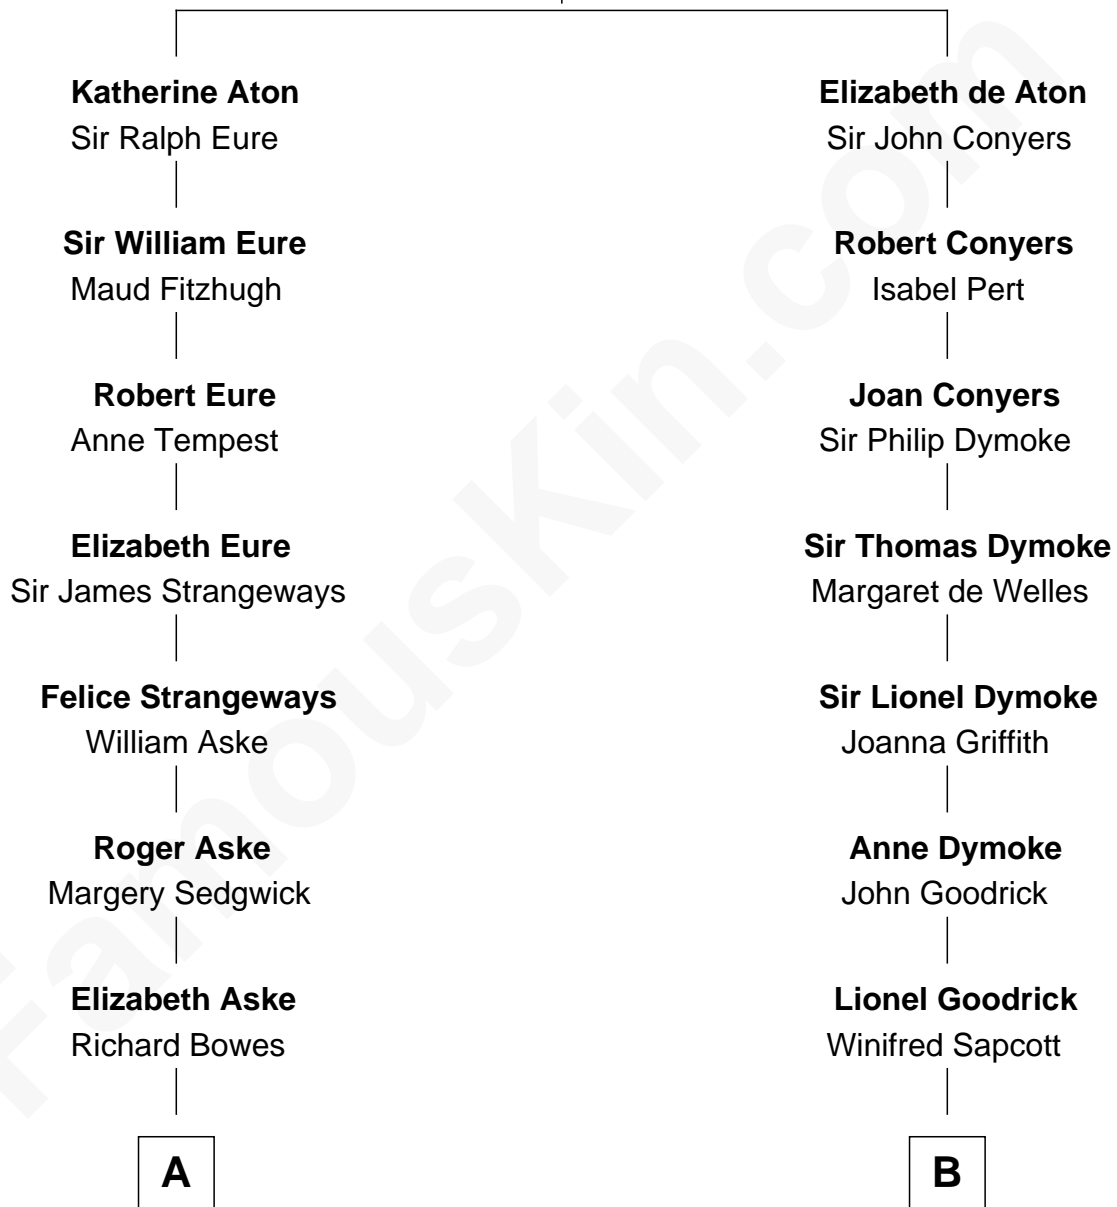

# FamousKin.com Relationship Chart of

**Princess Diana**

*Princess of Wales*

20th cousin 1 time removed of

**Dave Cowens**

*NBA Hall of Famer*

**Sir William de Aton**

Isabel de Percy

**C**

**James Hamilton**

Mary Anna Curzon-Howe

**James Albert Edward Hamilton**

Rosalind Cecilia Caroline Bingham

**Cynthia Elinor Beatrix Hamilton**

Albert Edward John Spencer

**Edward John Spencer**

Frances Ruth Burke Roche

**Princess Diana**

*Princess of Wales*

**D**

**Charles Albert Atwood**

Mina Sylvia Cundiff

**Stanley True Atwood**

Dorothy Ann Ulrich