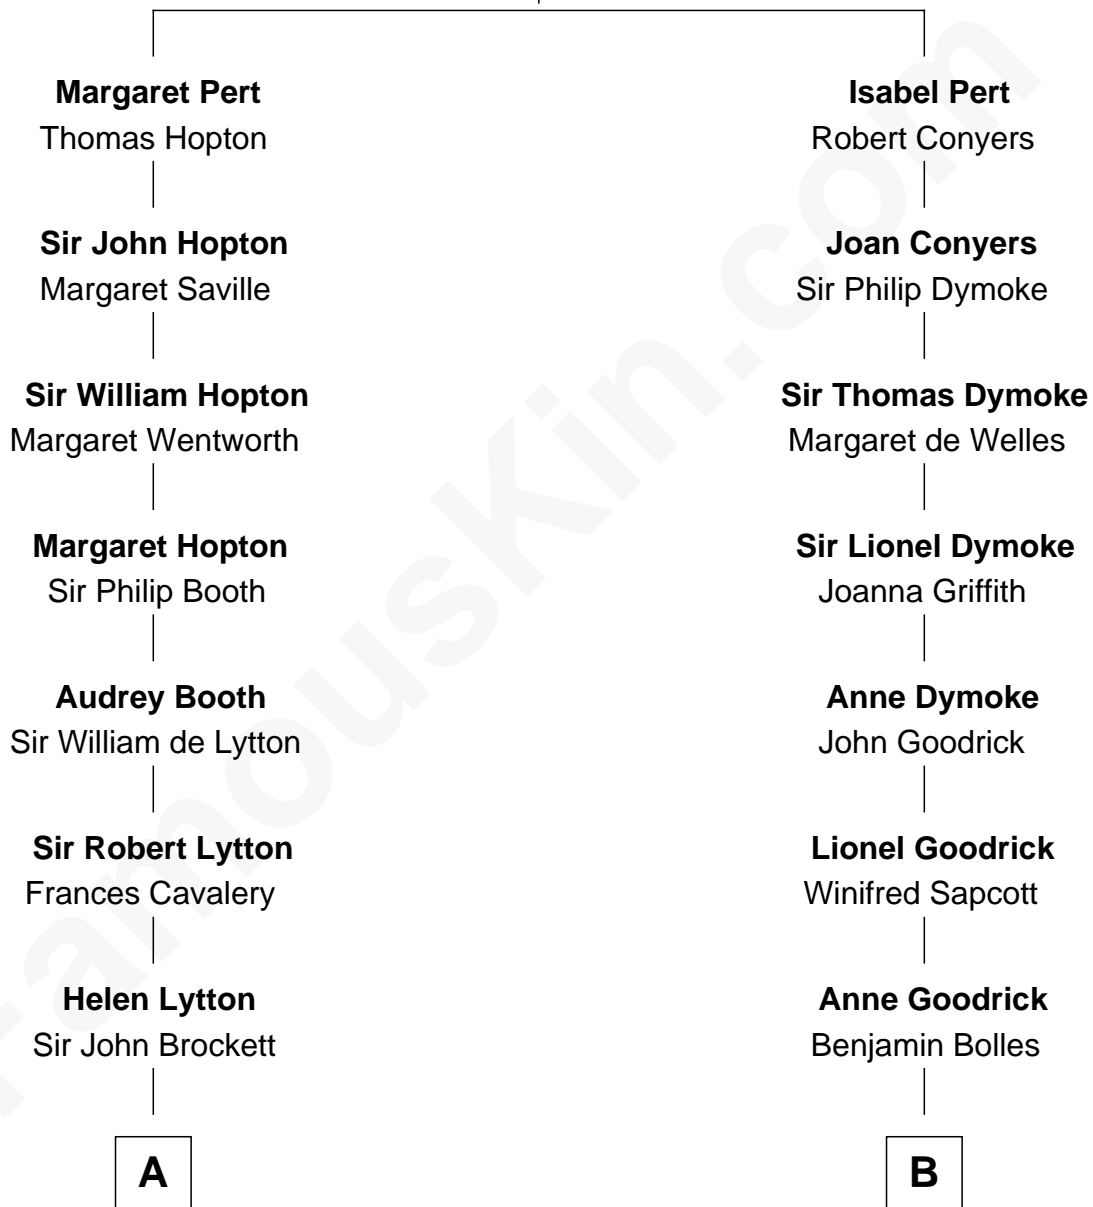

# FamousKin.com Relationship Chart of

**Princess Diana**

*Princess of Wales*

19th cousin of

**Dave Cowens**

*NBA Hall of Famer*

**William Pert**

Joan le Scrope

**C**

**Albert Edward John Spencer**  
Cynthia Elinor Beatrix Hamilton

**Edward John Spencer**  
Frances Ruth Burke Roche

**Princess Diana**  
*Princess of Wales*

**D**

**Stanley True Atwood**  
Dorothy Ann Ulrich