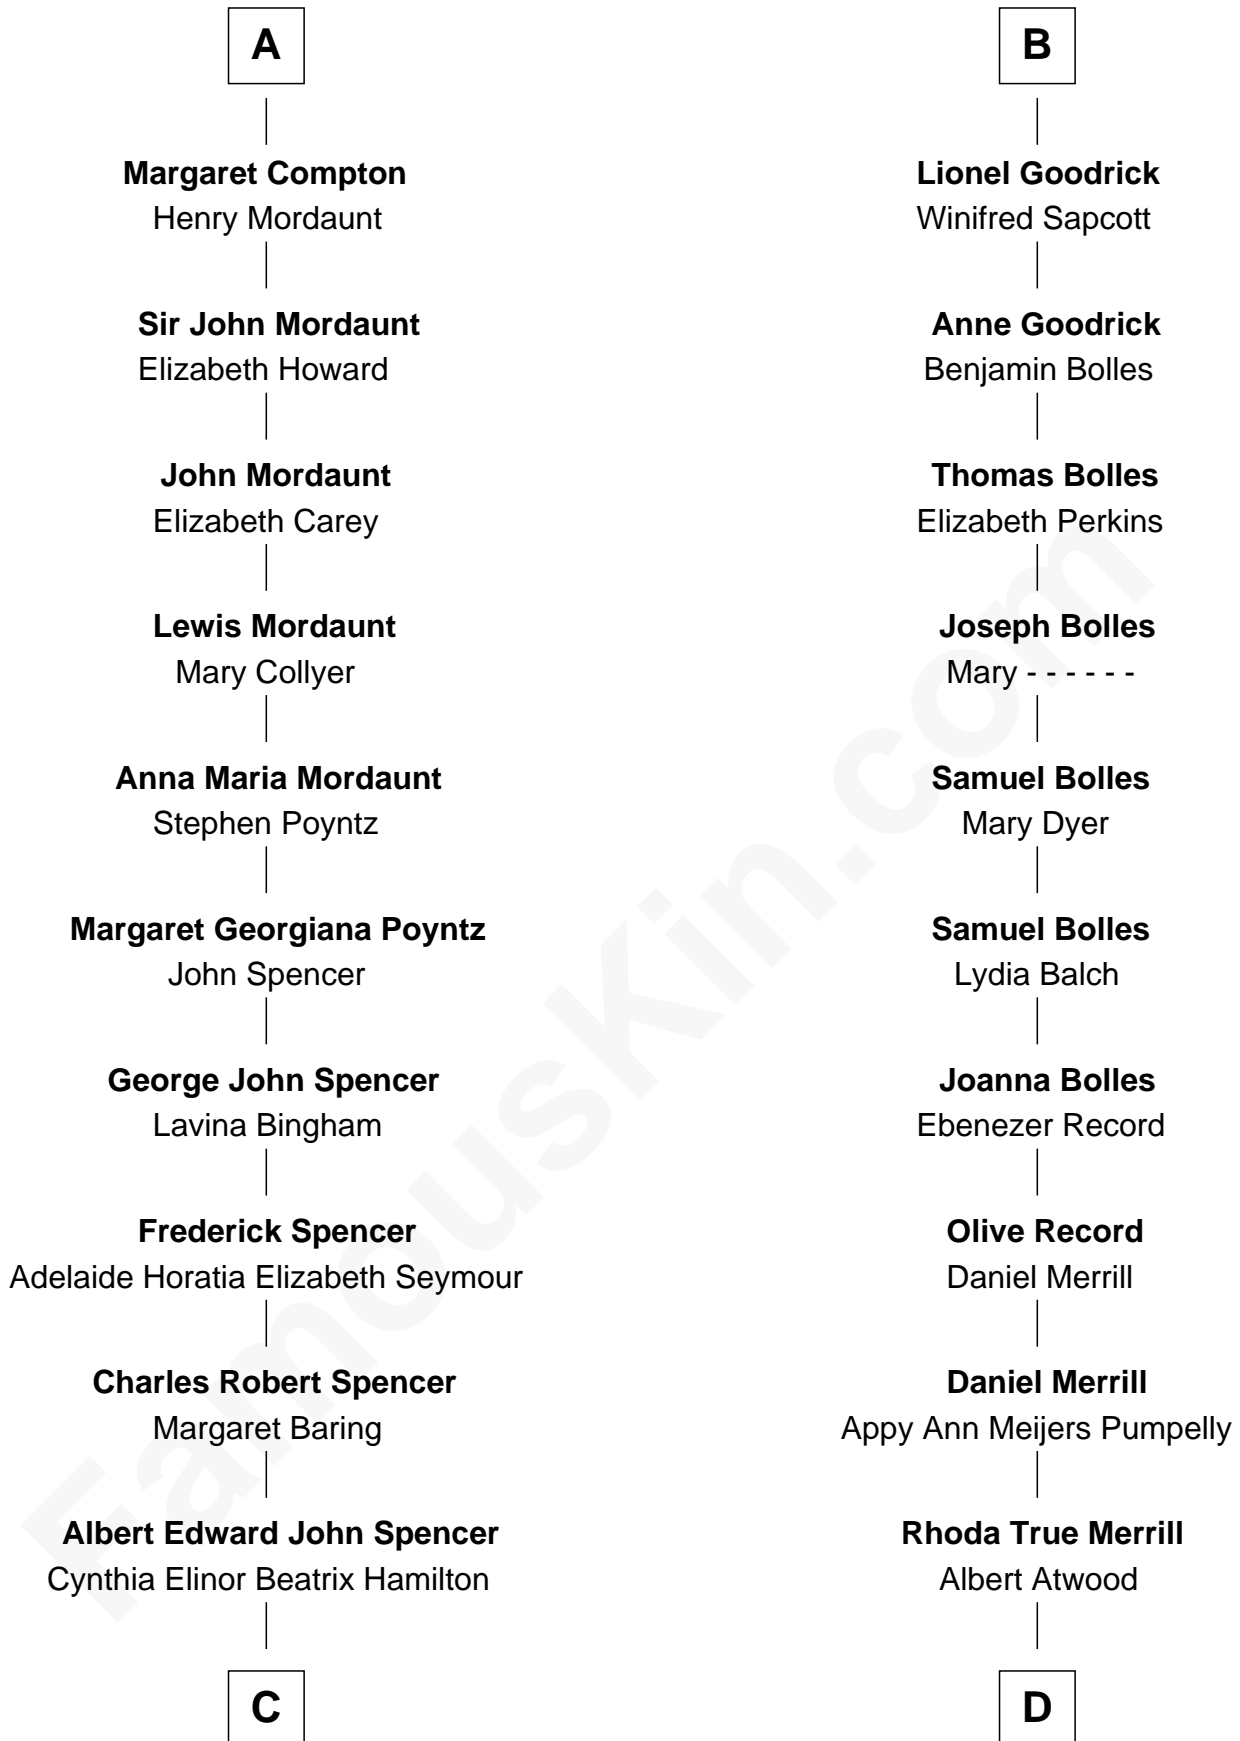

FamousKin.com Relationship Chart of

Princess Diana

Princess of Wales

18th cousin 3 times removed of

Dave Cowens

NBA Hall of Famer

Sir Henry de Percy

Idoine de Clifford

C

Edward John Spencer
Frances Ruth Burke Roche

Princess Diana
Princess of Wales

D

Thomas Albert Atwood
Priscilla Ann Kelly

Charles Albert Atwood
Mina Sylvia Cundiff

Stanley True Atwood
Dorothy Ann Ulrich

Ruth Ellen Atwood
John Joseph Cowens