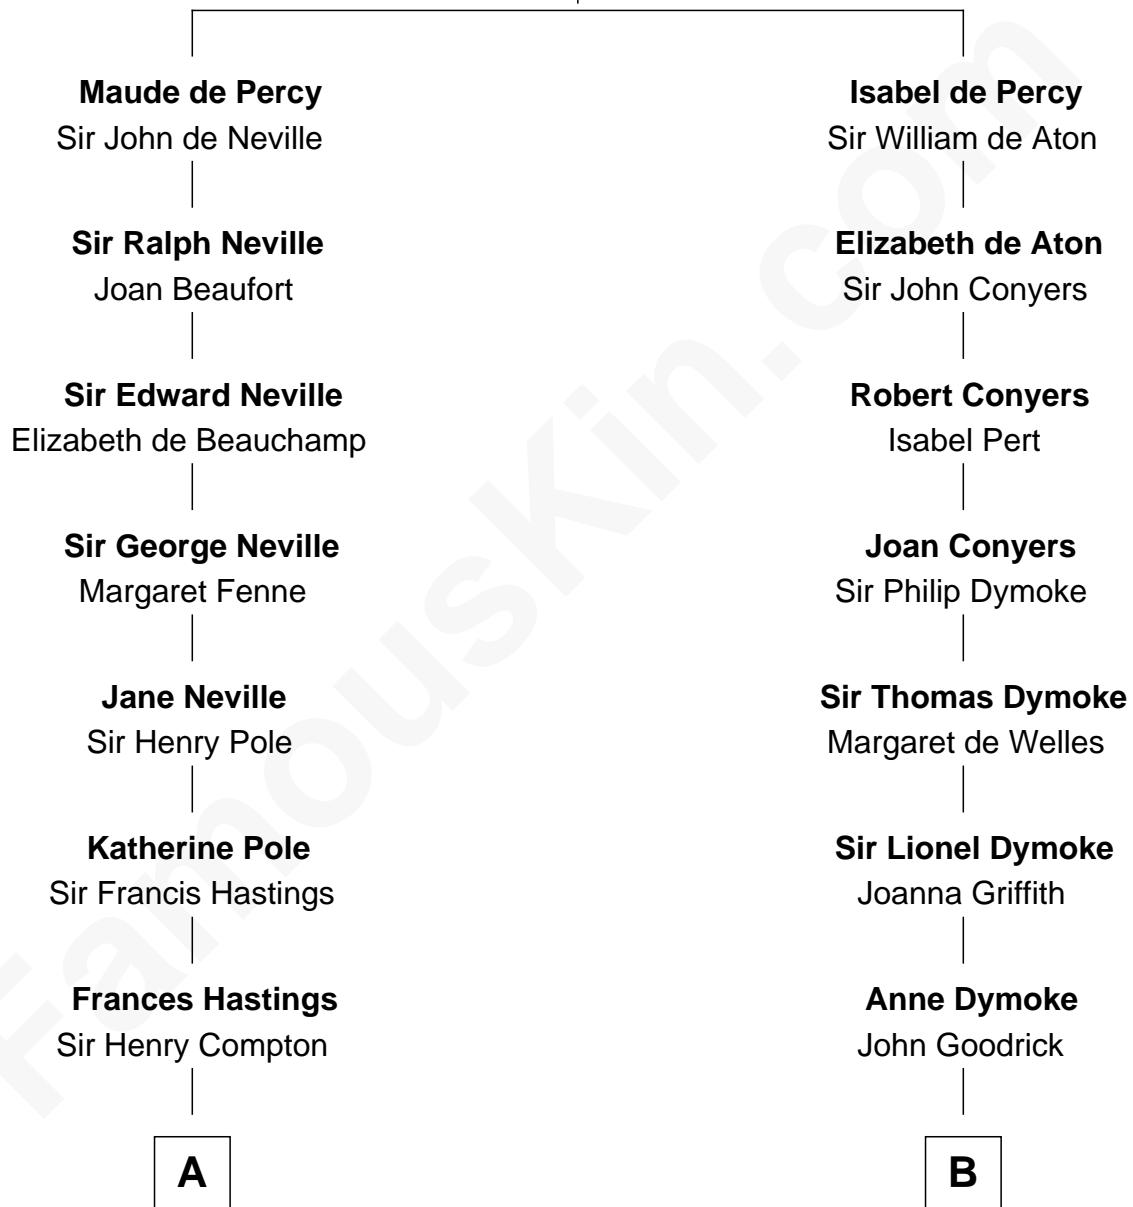

FamousKin.com Relationship Chart of

Princess Diana

Princess of Wales

18th cousin 3 times removed of

Dave Cowens

NBA Hall of Famer

Sir Henry de Percy

Idoine de Clifford

C

Edward John Spencer
Frances Ruth Burke Roche

Princess Diana
Princess of Wales

D

Thomas Albert Atwood
Priscilla Ann Kelly

Charles Albert Atwood
Mina Sylvia Cundiff

Stanley True Atwood
Dorothy Ann Ulrich

Ruth Ellen Atwood
John Joseph Cowens