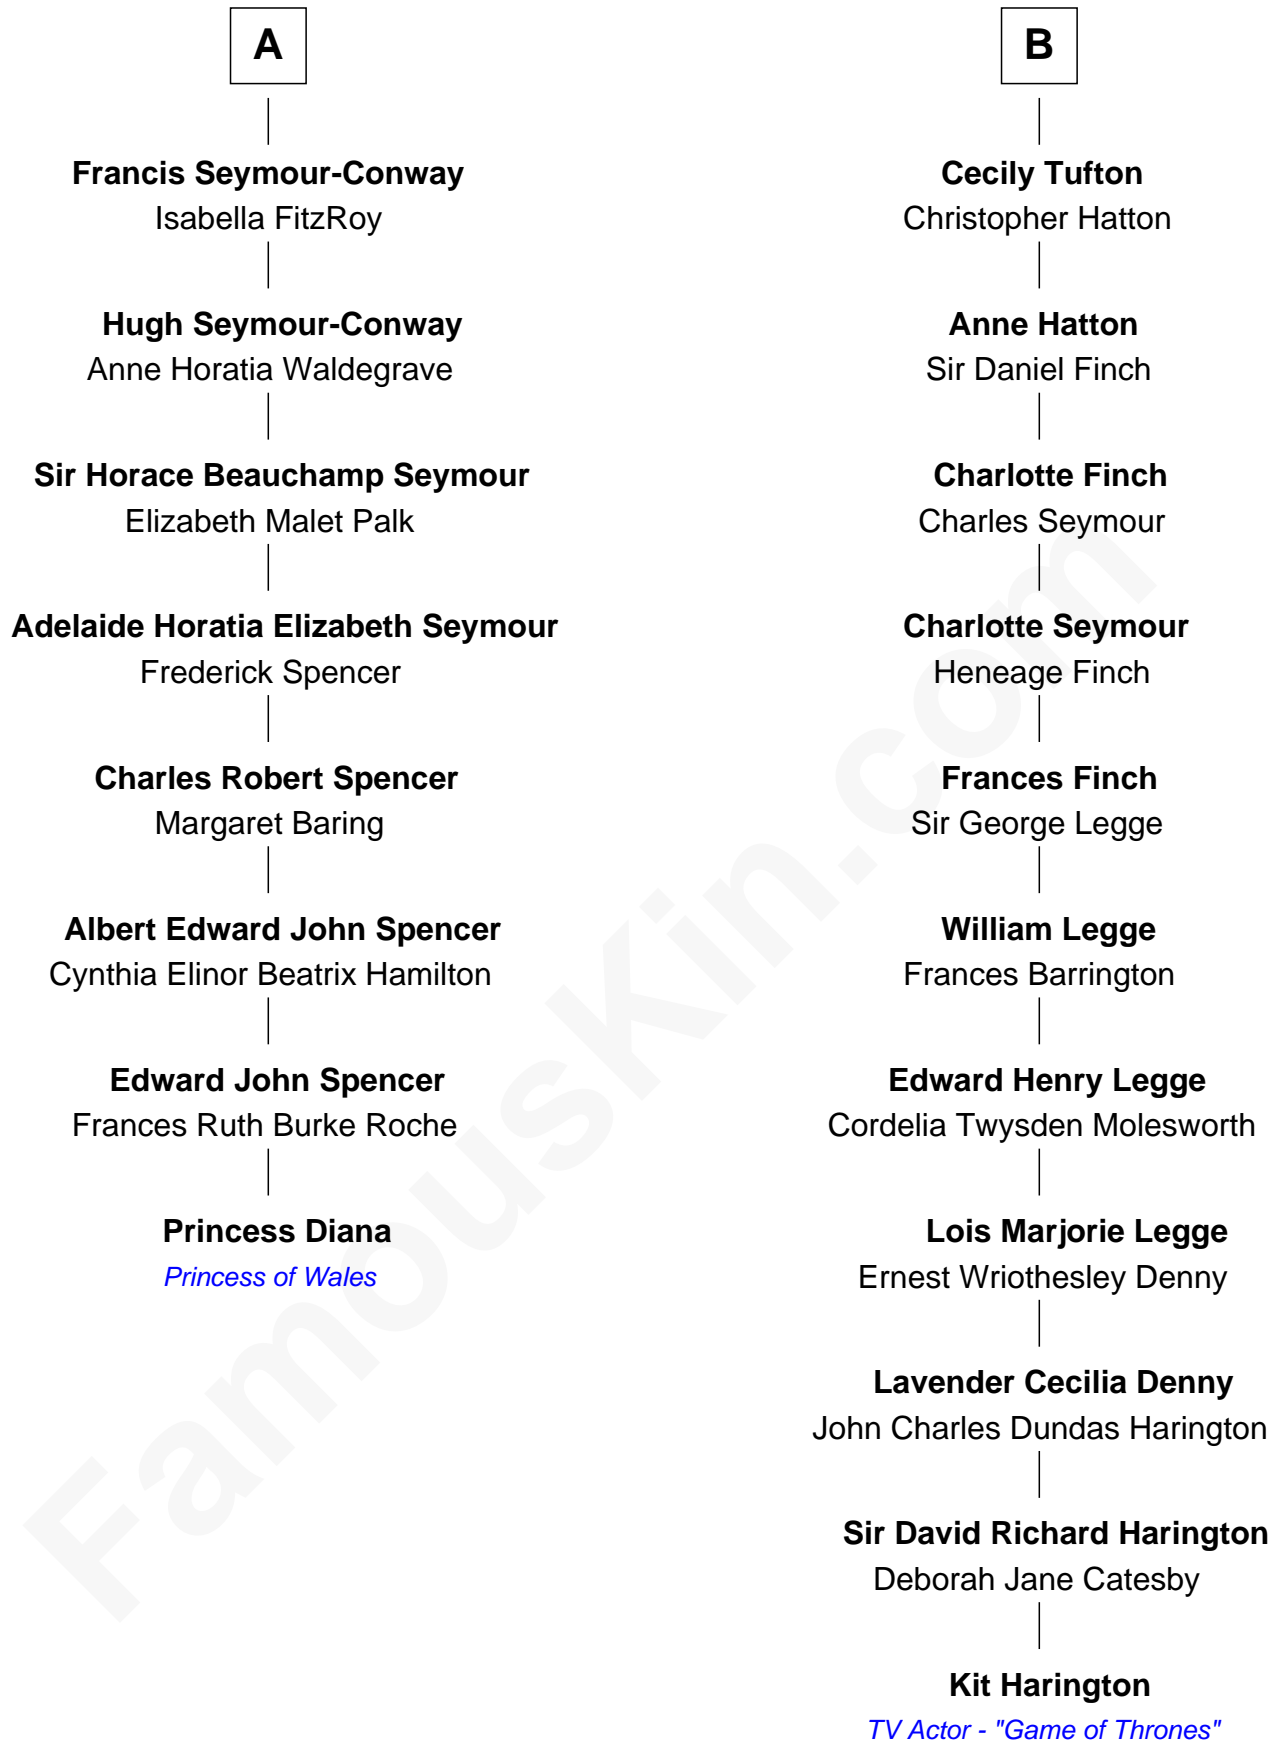

## Relationship Chart of

### Princess Diana

*Princess of Wales*

14th cousin 3 times removed of

**Kit Harington**  
TV Actor - "Game of Thrones"

Kit Harington photo by [Gage Skidmore](#) [\(CC BY-SA 2.0\)](#)