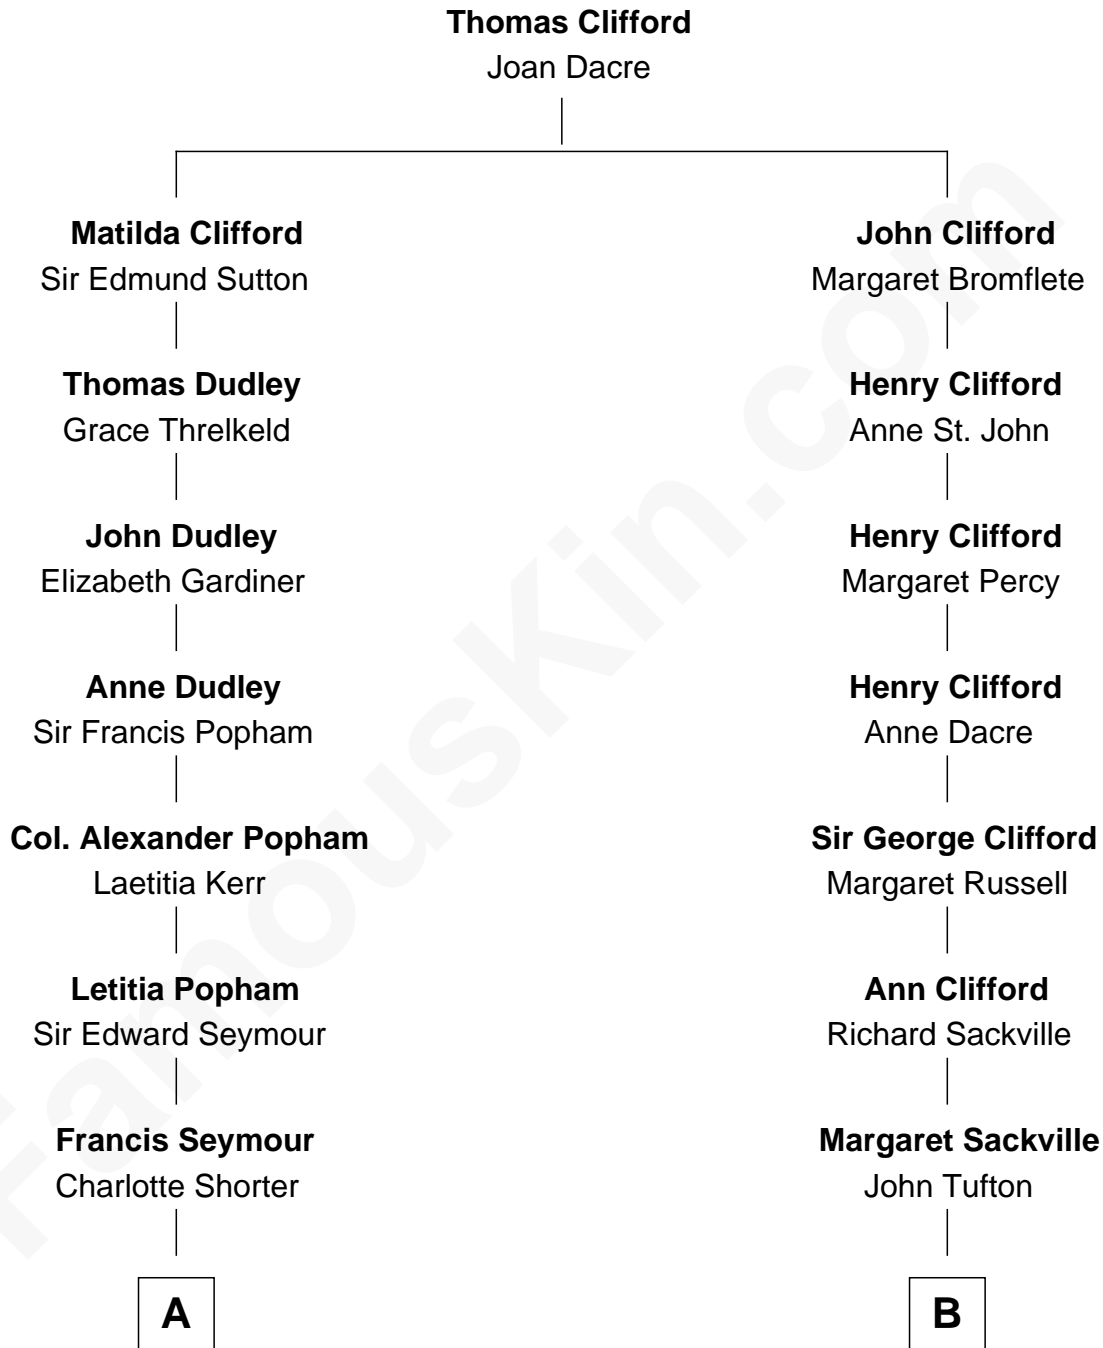

## Relationship Chart of

### Princess Diana

*Princess of Wales*

14th cousin 3 times removed of

**Kit Harington**  
TV Actor - "Game of Thrones"

Kit Harington photo by [Gage Skidmore](#) [\(CC BY-SA 2.0\)](#)