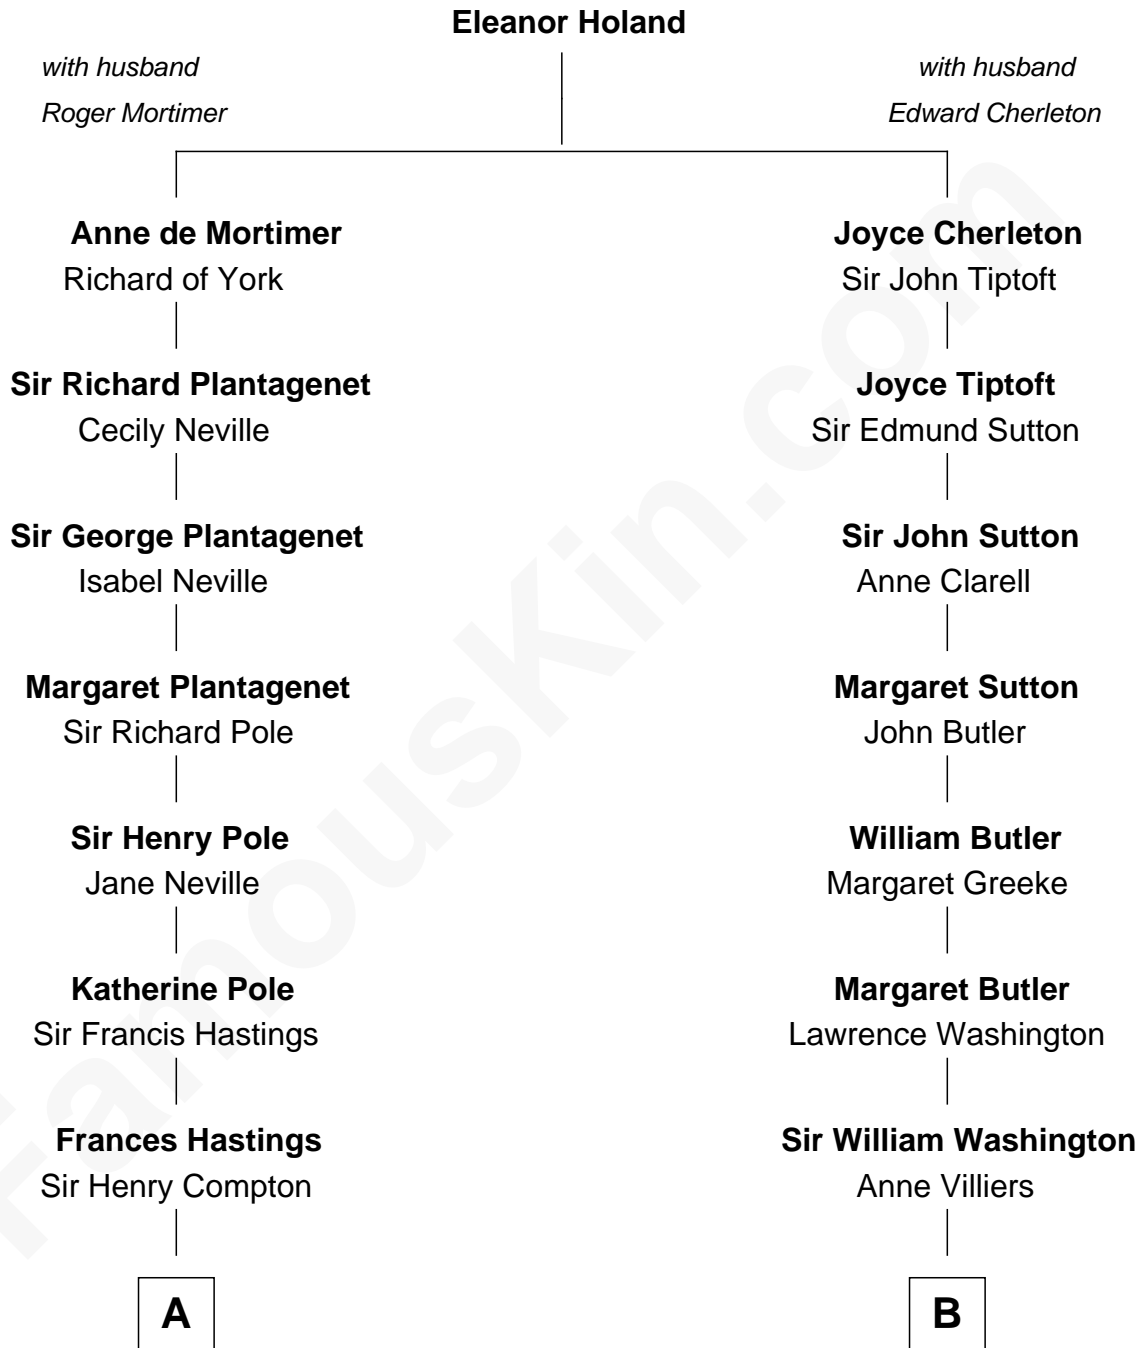

FamousKin.com Relationship Chart of

Princess Diana

Princess of Wales

18th cousin of

Kit Harington

TV Actor - "Game of Thrones"

C

Edward John Spencer
Frances Ruth Burke Roche

Princess Diana
Princess of Wales

D

Sir David Richard Harington
Deborah Jane Catesby

Kit Harington
TV Actor - "Game of Thrones"

FamousKin.com