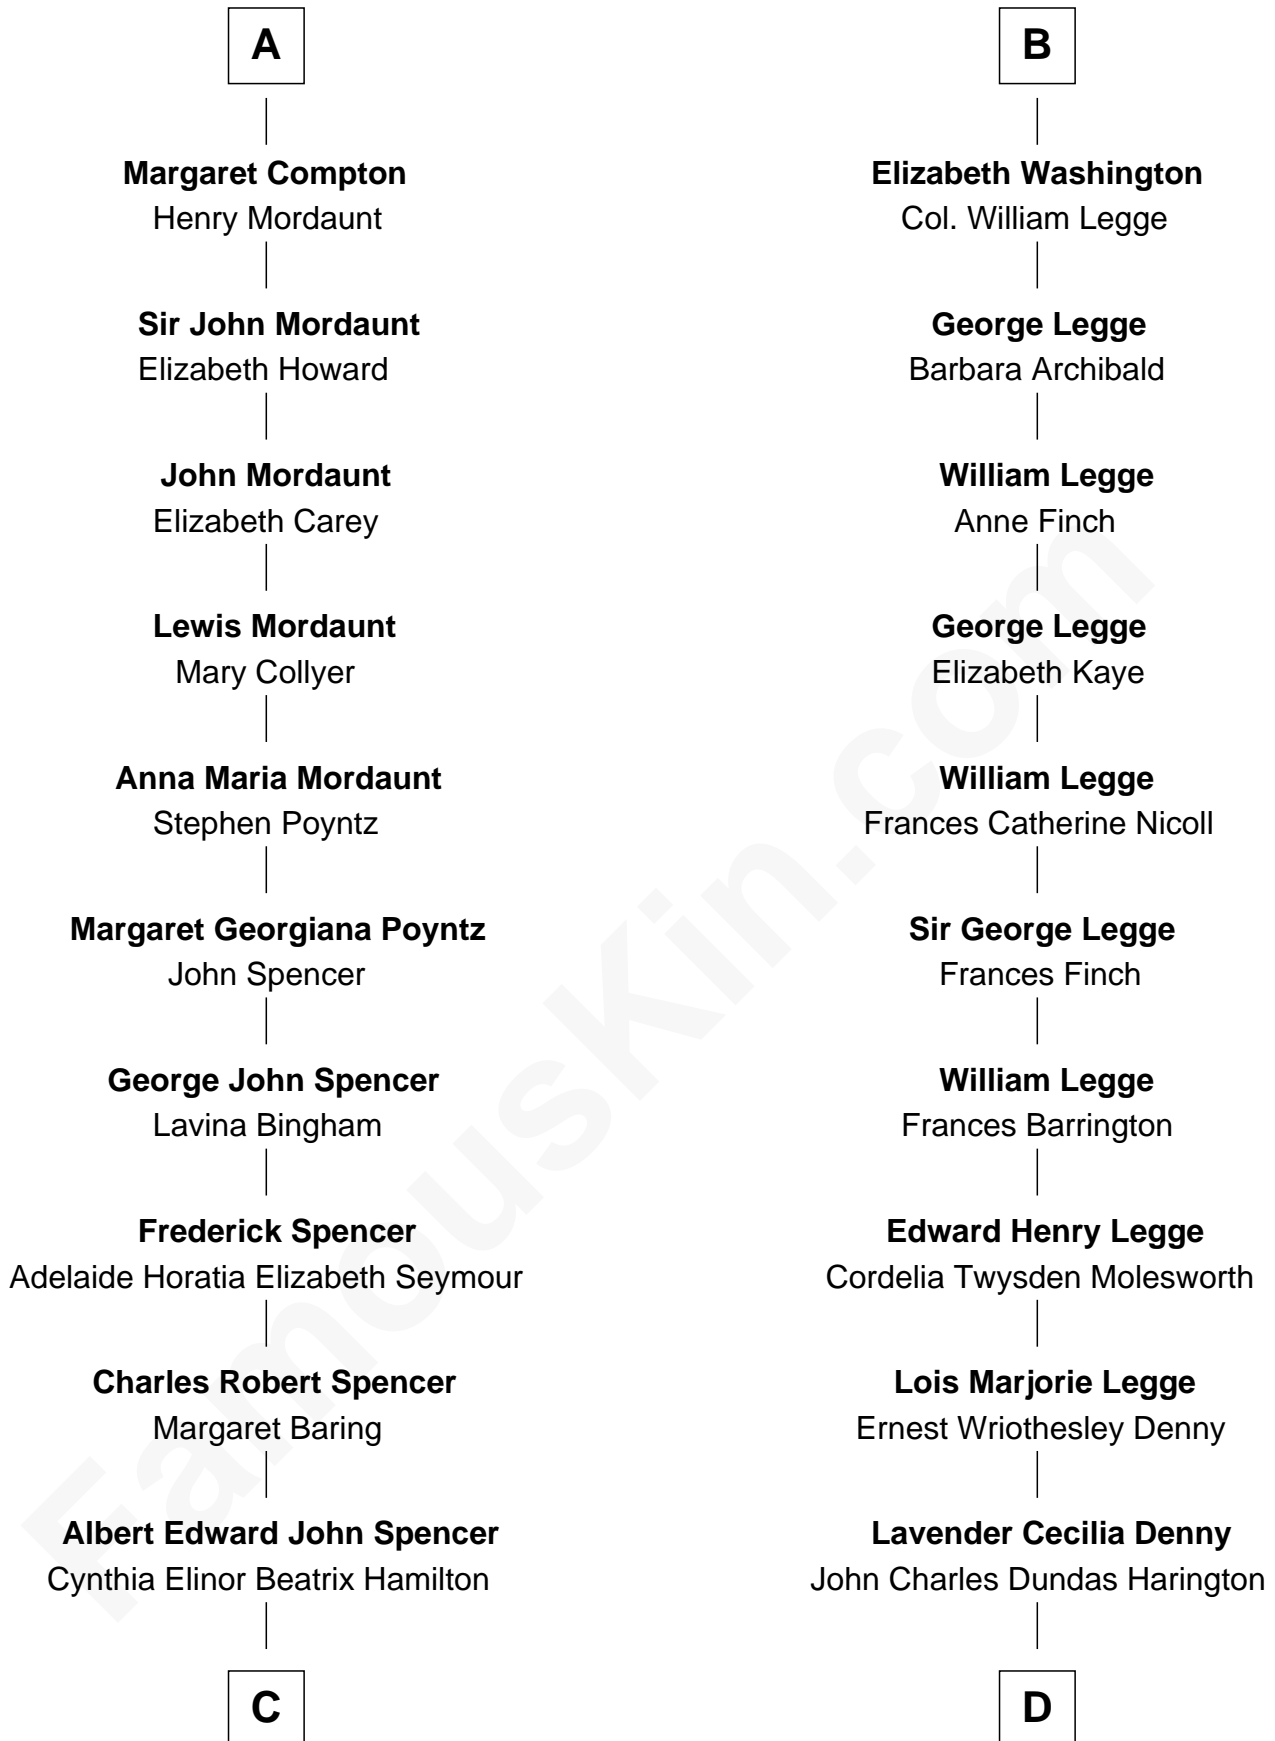

FamousKin.com Relationship Chart of

Princess Diana

Princess of Wales

18th cousin of

Kit Harington

TV Actor - "Game of Thrones"

C

Edward John Spencer
Frances Ruth Burke Roche

Princess Diana
Princess of Wales

D

Sir David Richard Harington
Deborah Jane Catesby

Kit Harington
TV Actor - "Game of Thrones"

FamousKin.com