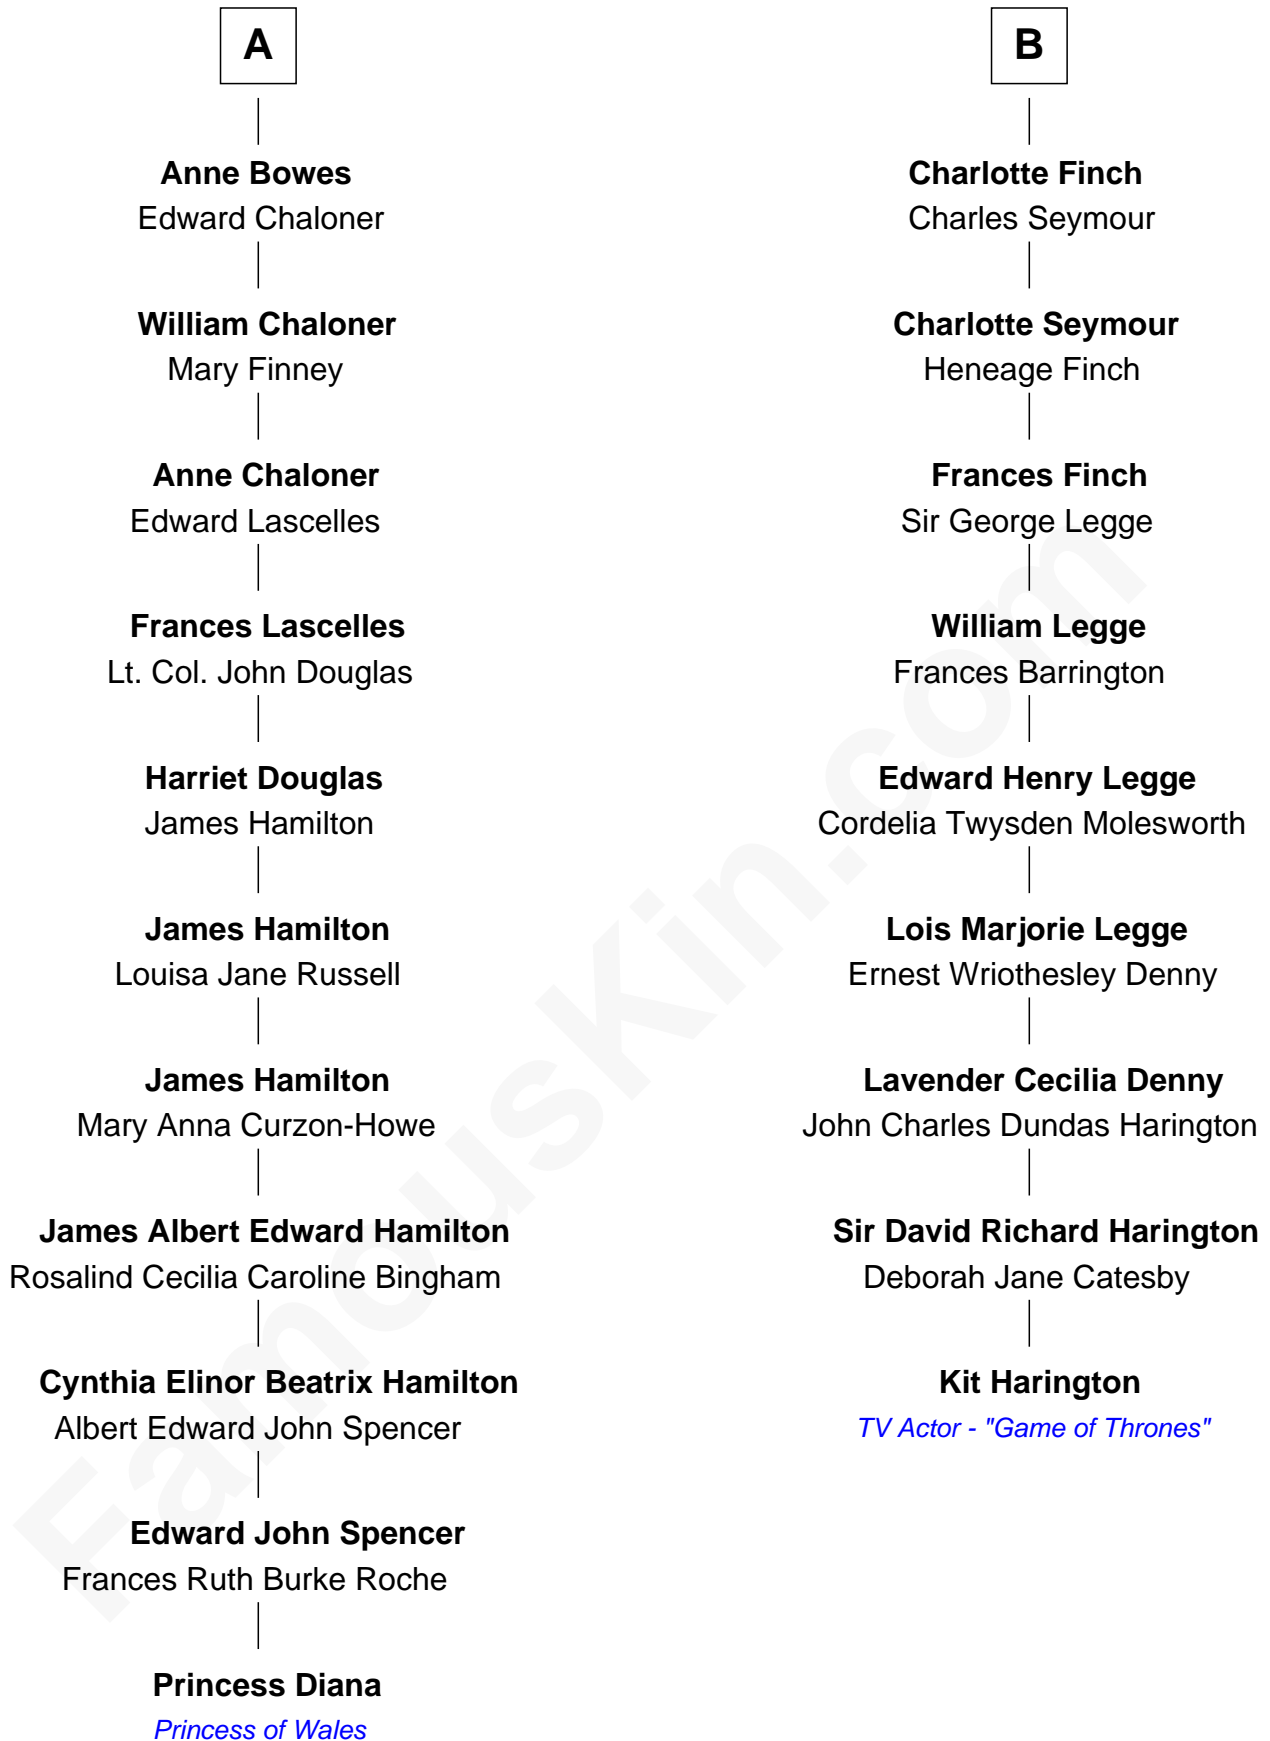

# FamousKin.com Relationship Chart of

**Princess Diana**

*Princess of Wales*

15th cousin 2 times removed of

**Kit Harington**

*TV Actor - "Game of Thrones"*

**Henry Clifford**

Anne St. John

Margaret Percy

**Henry Clifford**

Anne Dacre

**Sir George Clifford**

Margaret Russell

**Ann Clifford**

Richard Sackville

**Margaret Sackville**

John Tufton

**Cecily Tufton**

Christopher Hatton

**Anne Hatton**

Sir Daniel Finch

**B**

Kit Harington photo by [Gage Skidmore](#) (CC BY-SA 2.0)