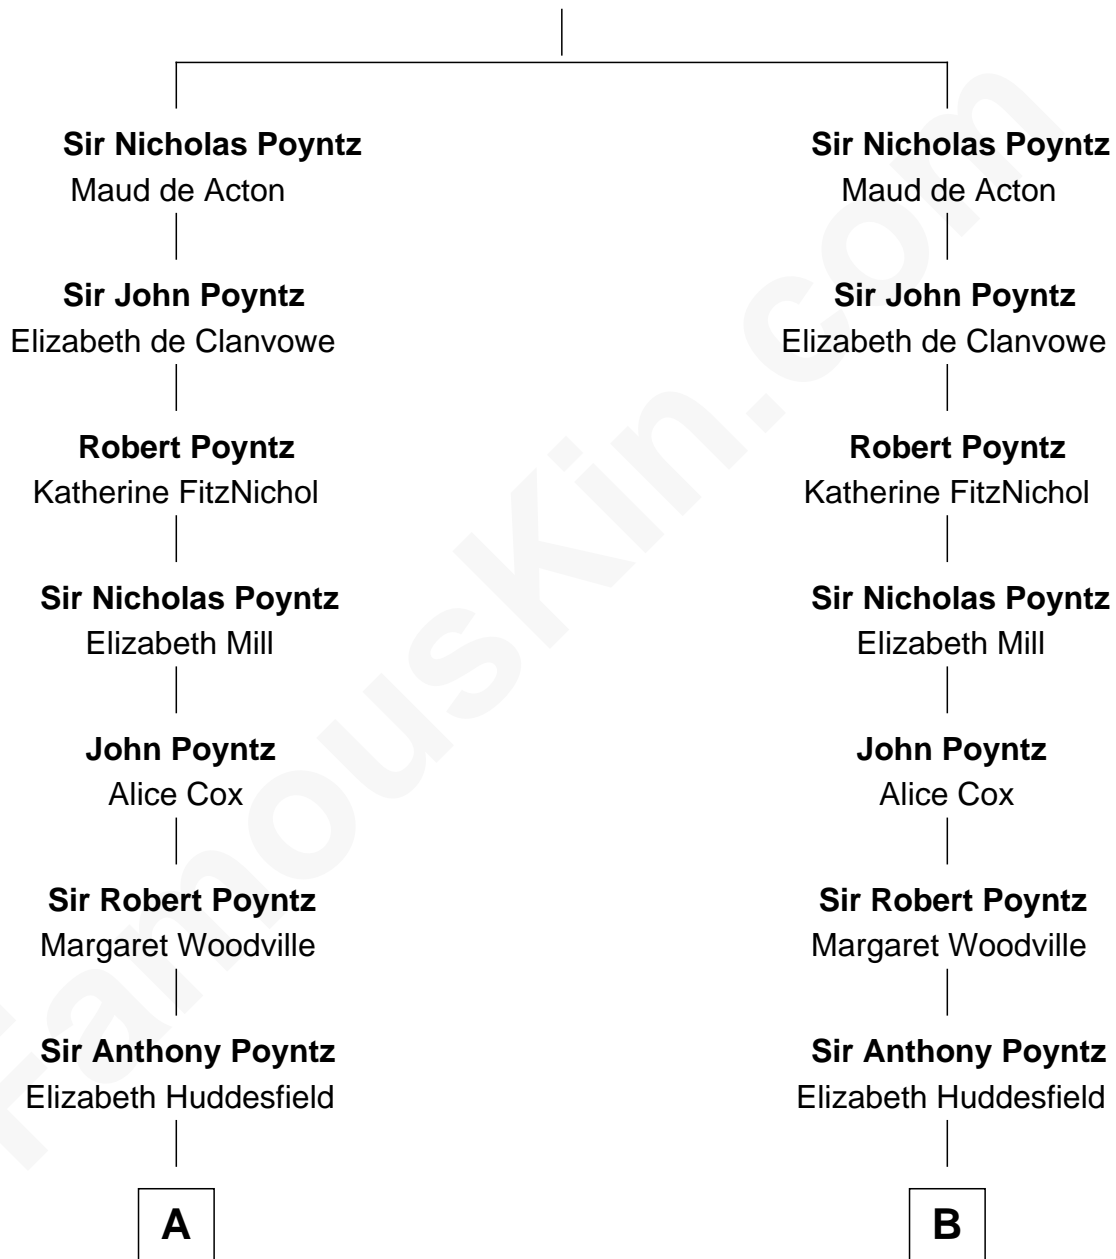

FamousKin.com Relationship Chart of

Princess Diana

Princess of Wales

21st cousin of

Kit Harington

TV Actor - "Game of Thrones"

Sir Hugh Poyntz

C

Cecilia Catherine Gordon-Lennox

Charles George Bingham

Rosalind Cecilia Caroline Bingham

James Albert Edward Hamilton

Cynthia Elinor Beatrix Hamilton

Albert Edward John Spencer

Edward John Spencer

Frances Ruth Burke Roche