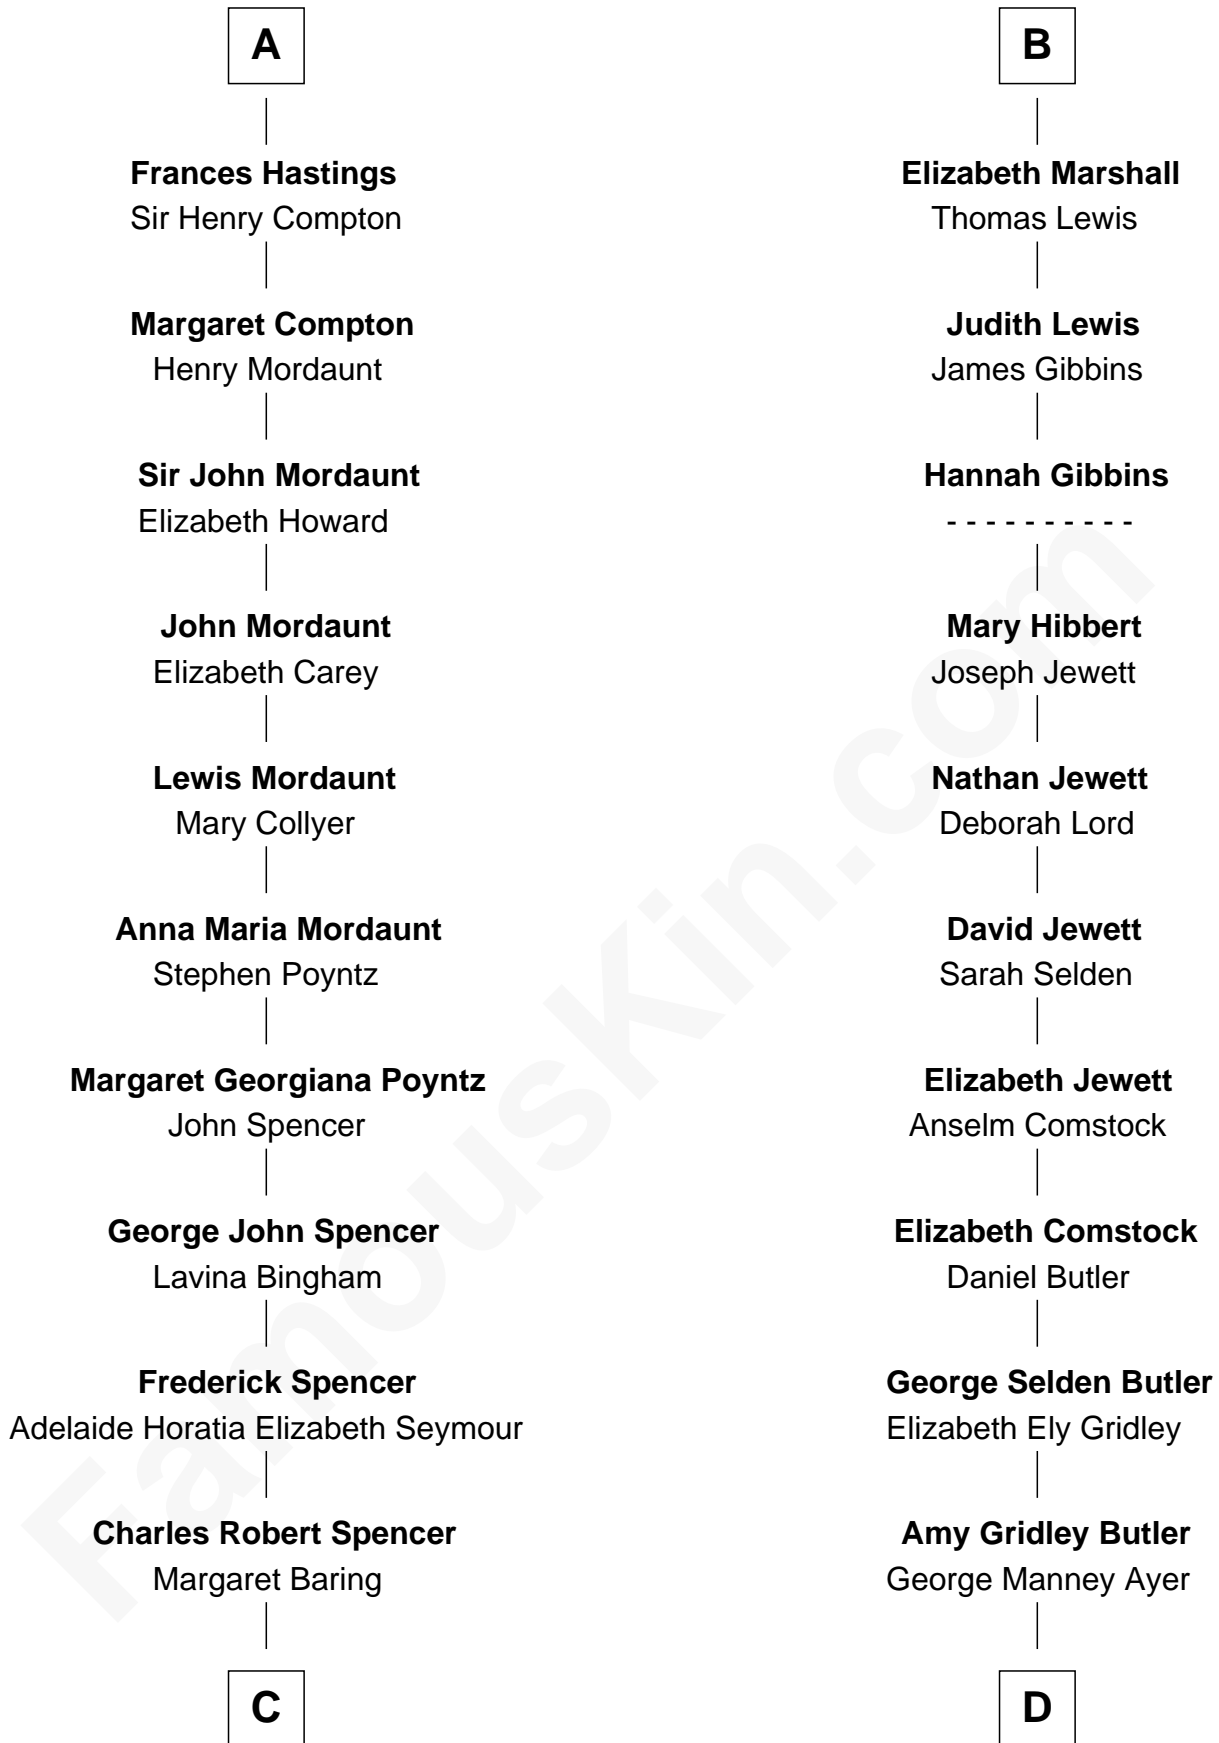

# FamousKin.com Relationship Chart of

**Princess Diana**

*Princess of Wales*

19th cousin of

**Gerald Ford**

*38th U.S. President*

**Sir John de Beaumont**  
Katherine de Everingham

**C**

**Albert Edward John Spencer**  
Cynthia Elinor Beatrix Hamilton

**Edward John Spencer**  
Frances Ruth Burke Roche

**Princess Diana**  
*Princess of Wales*

**D**

**Adele Augusta Ayer**  
Levi Addison Gardner

**Dorothy Ayer Gardner**  
Leslie Lynch King

**Gerald Ford**  
*38th U.S. President*

FamousKin.com