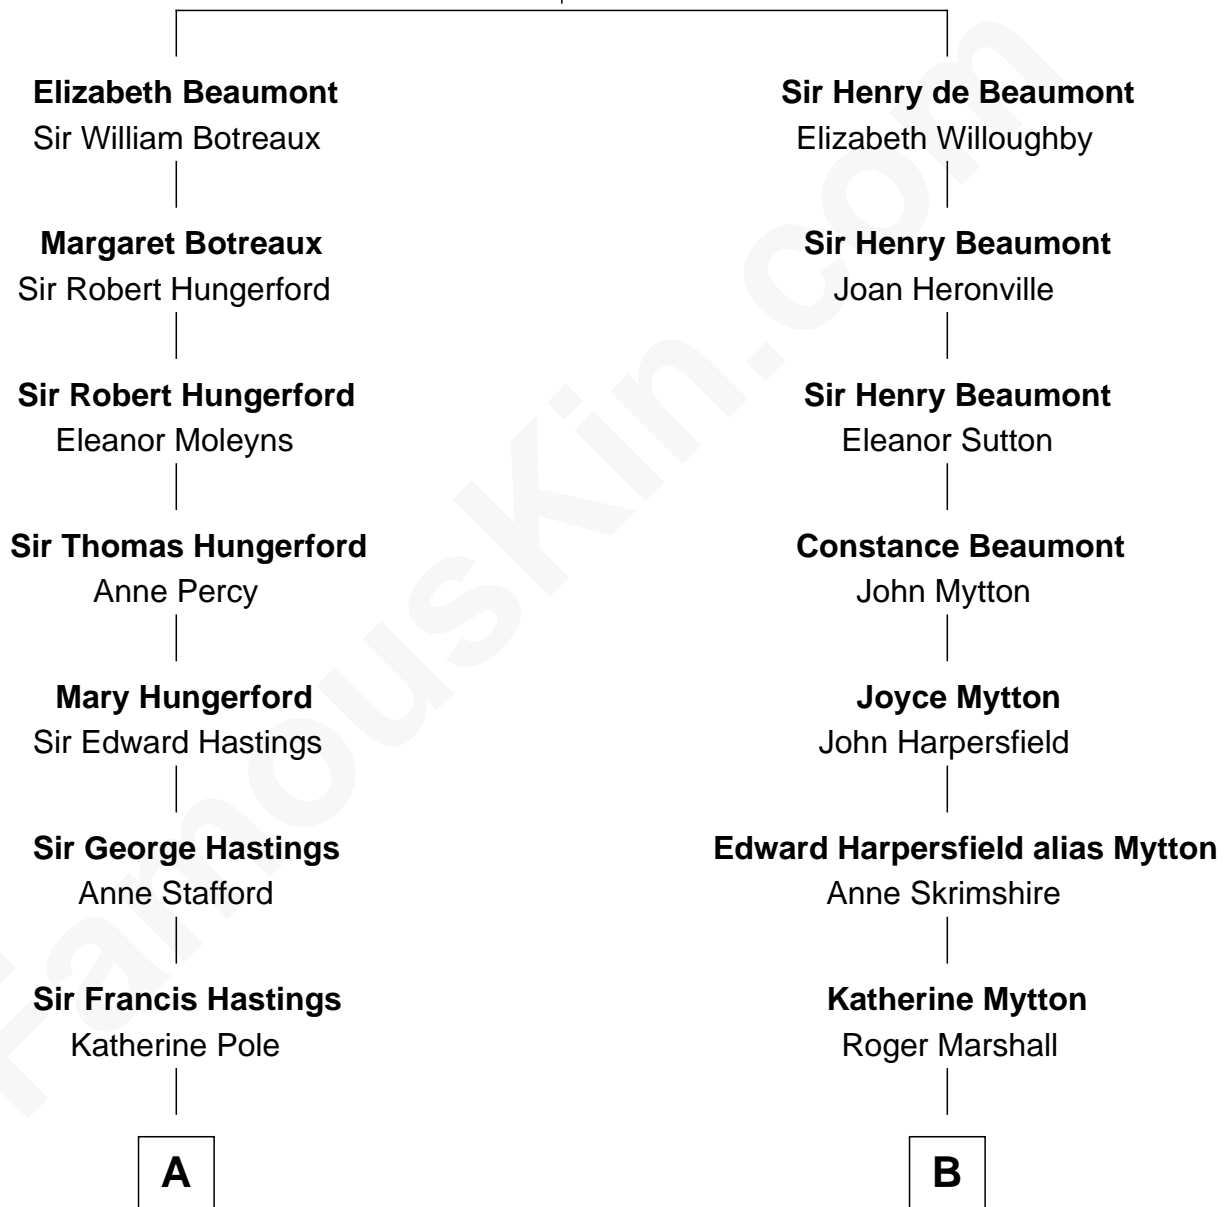

# FamousKin.com Relationship Chart of

**Princess Diana**

*Princess of Wales*

19th cousin of

**Gerald Ford**

*38th U.S. President*

**Sir John de Beaumont**  
Katherine de Everingham

**C**

**Albert Edward John Spencer**  
Cynthia Elinor Beatrix Hamilton

**Edward John Spencer**  
Frances Ruth Burke Roche

**Princess Diana**  
*Princess of Wales*

**D**

**Adele Augusta Ayer**  
Levi Addison Gardner

**Dorothy Ayer Gardner**  
Leslie Lynch King

**Gerald Ford**  
*38th U.S. President*

FamousKin.com