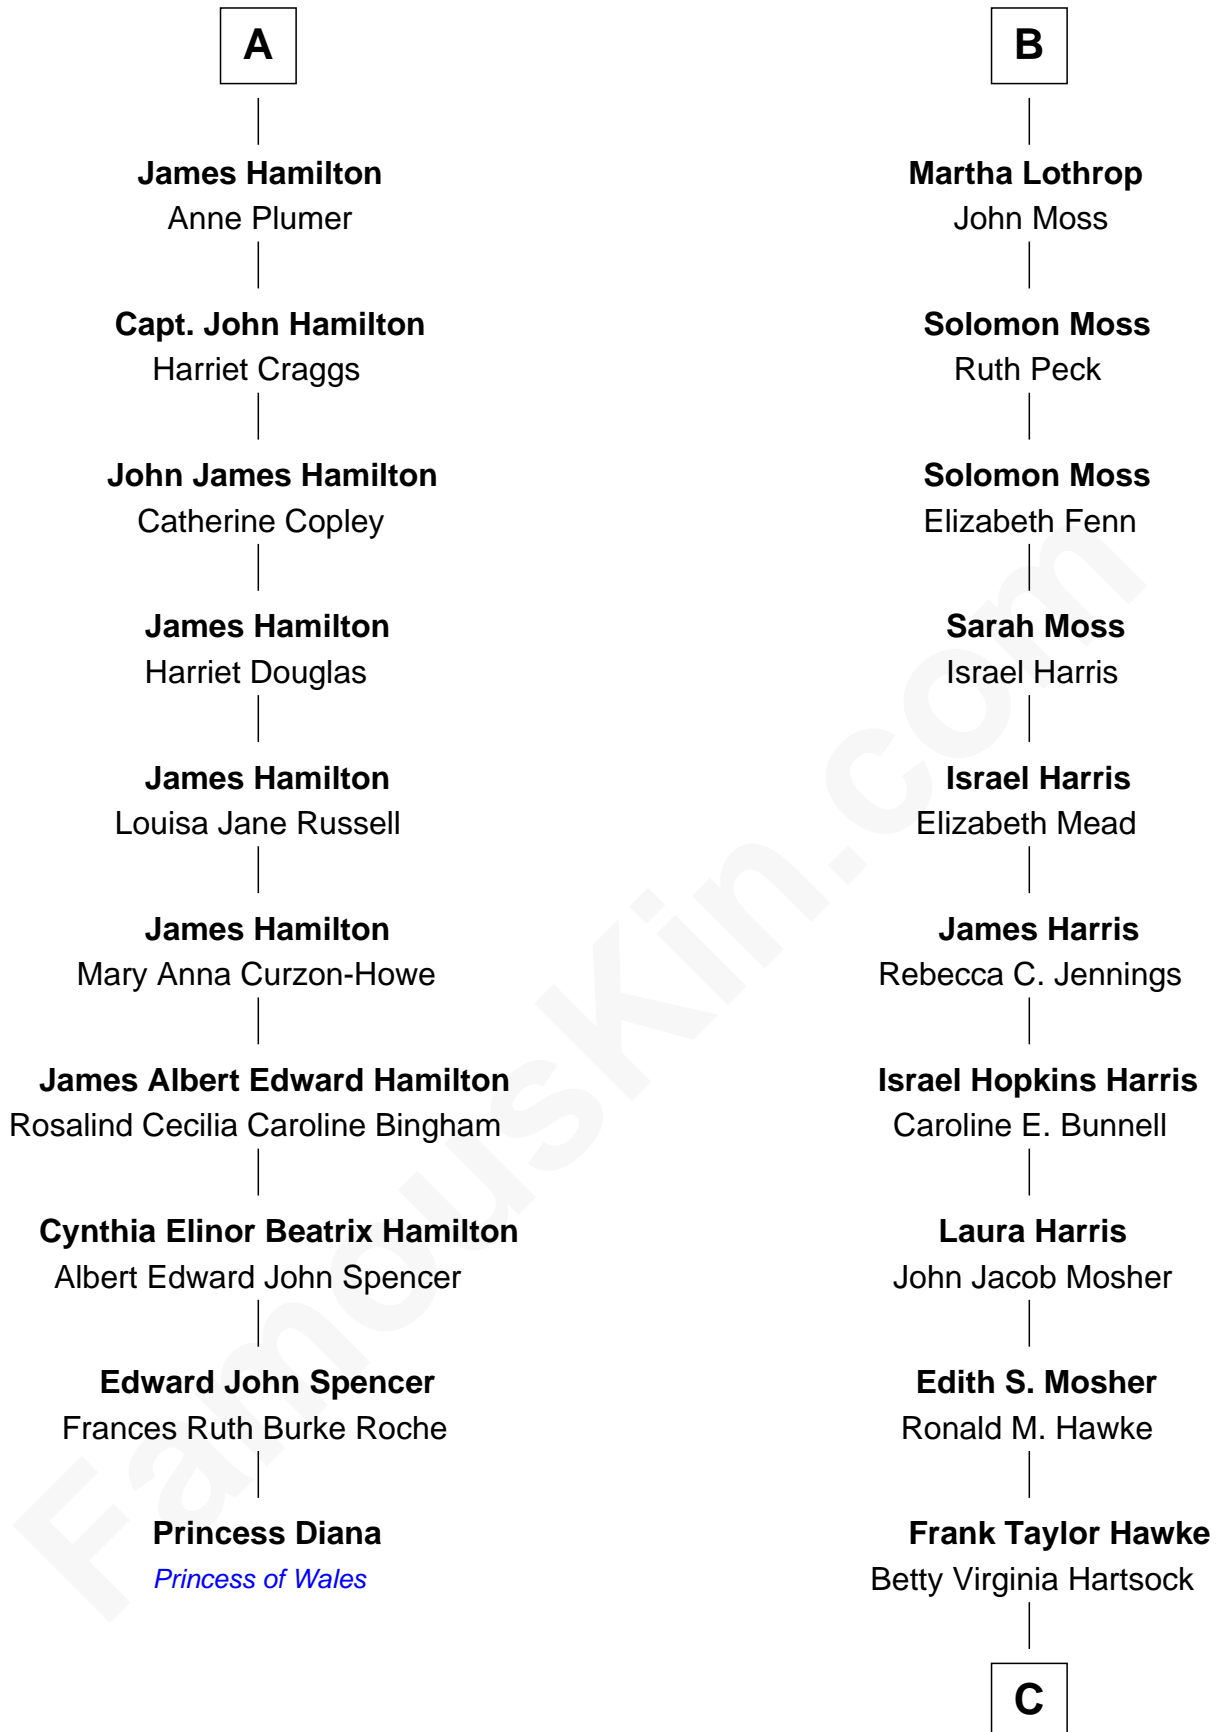

FamousKin.com

Relationship Chart of

Princess Diana

Princess of Wales

16th cousin 2 times removed of

Ethan Hawke

Actor, Director, Screenwriter, Novelist

Sir John Colepepper

Agnes Gainsford

C

James Steven Hawke

Leslie Carole Green

Ethan Hawke

Movie Actor

FamousKin.com