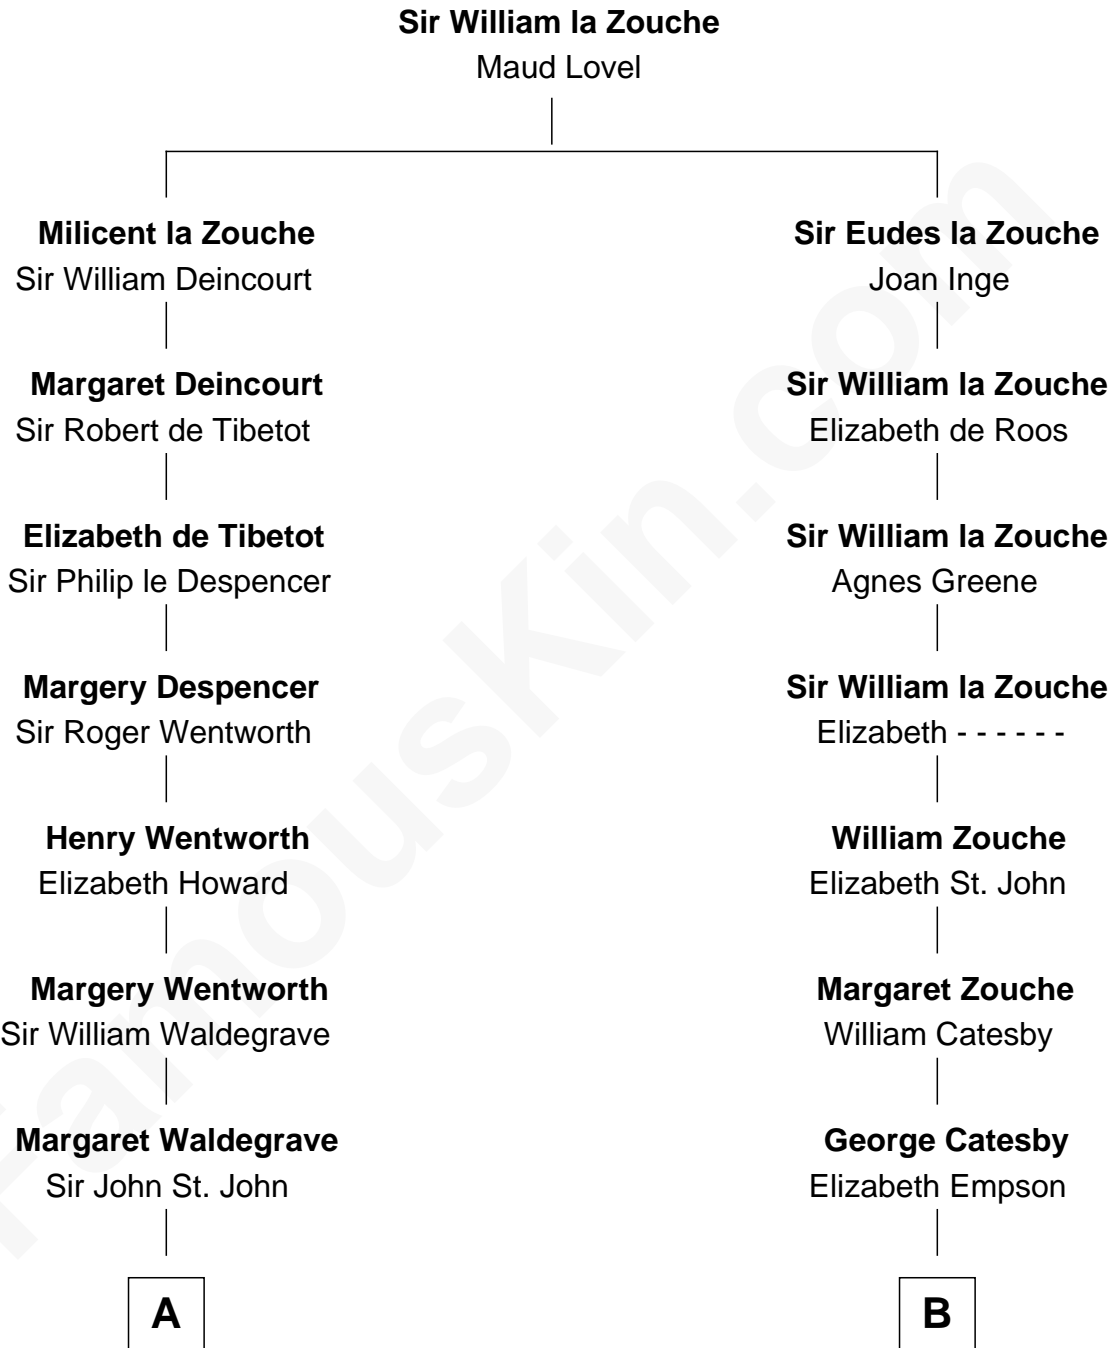

FamousKin.com

Relationship Chart of

Princess Diana

Princess of Wales

10th cousin 10 times removed of

Robert Catesby

Leader of Gunpowder Plot

C

—
Charles Robert Spencer

Margaret Baring

—
Albert Edward John Spencer

Cynthia Elinor Beatrix Hamilton

—
Edward John Spencer

Frances Ruth Burke Roche

—
Princess Diana

Princess of Wales