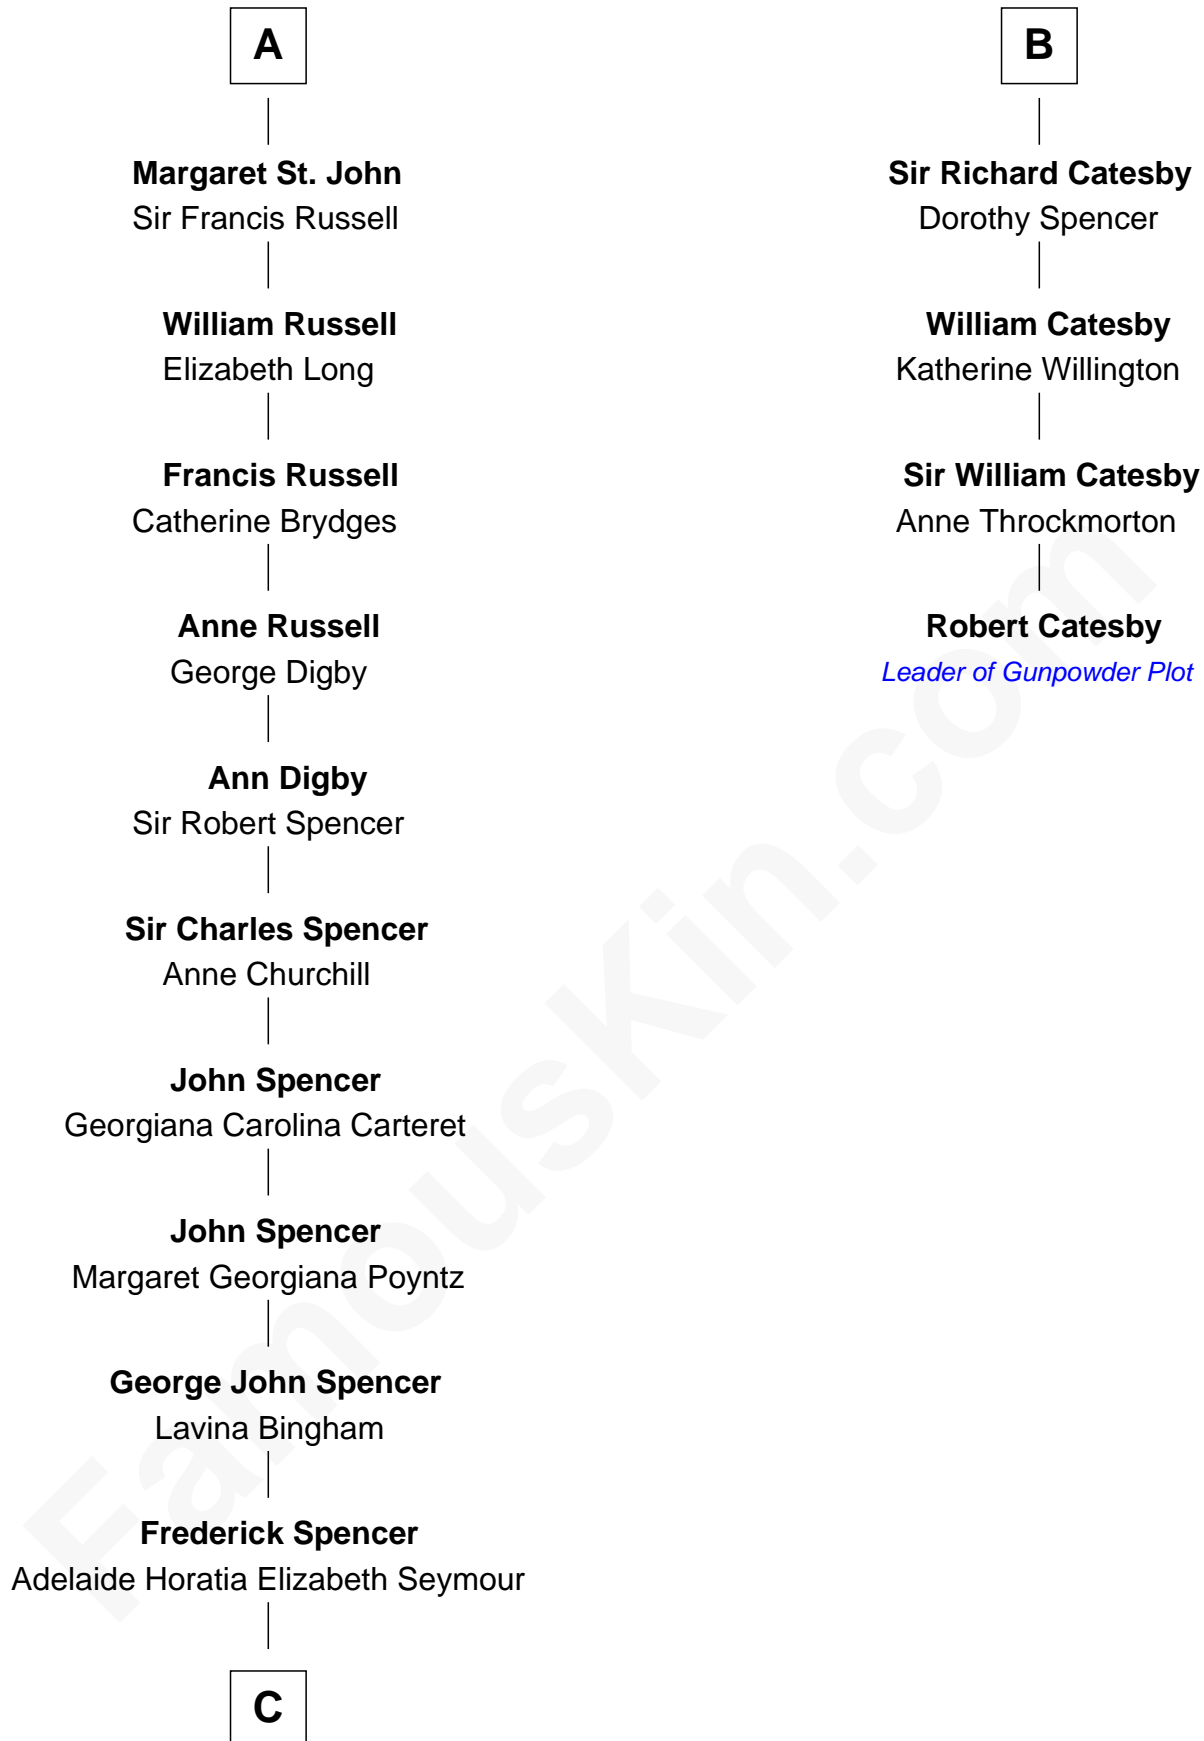

FamousKin.com

Relationship Chart of

Princess Diana

Princess of Wales

10th cousin 10 times removed of

Robert Catesby

Leader of Gunpowder Plot

C

—
Charles Robert Spencer

Margaret Baring

—
Albert Edward John Spencer

Cynthia Elinor Beatrix Hamilton

—
Edward John Spencer

Frances Ruth Burke Roche

—
Princess Diana

Princess of Wales