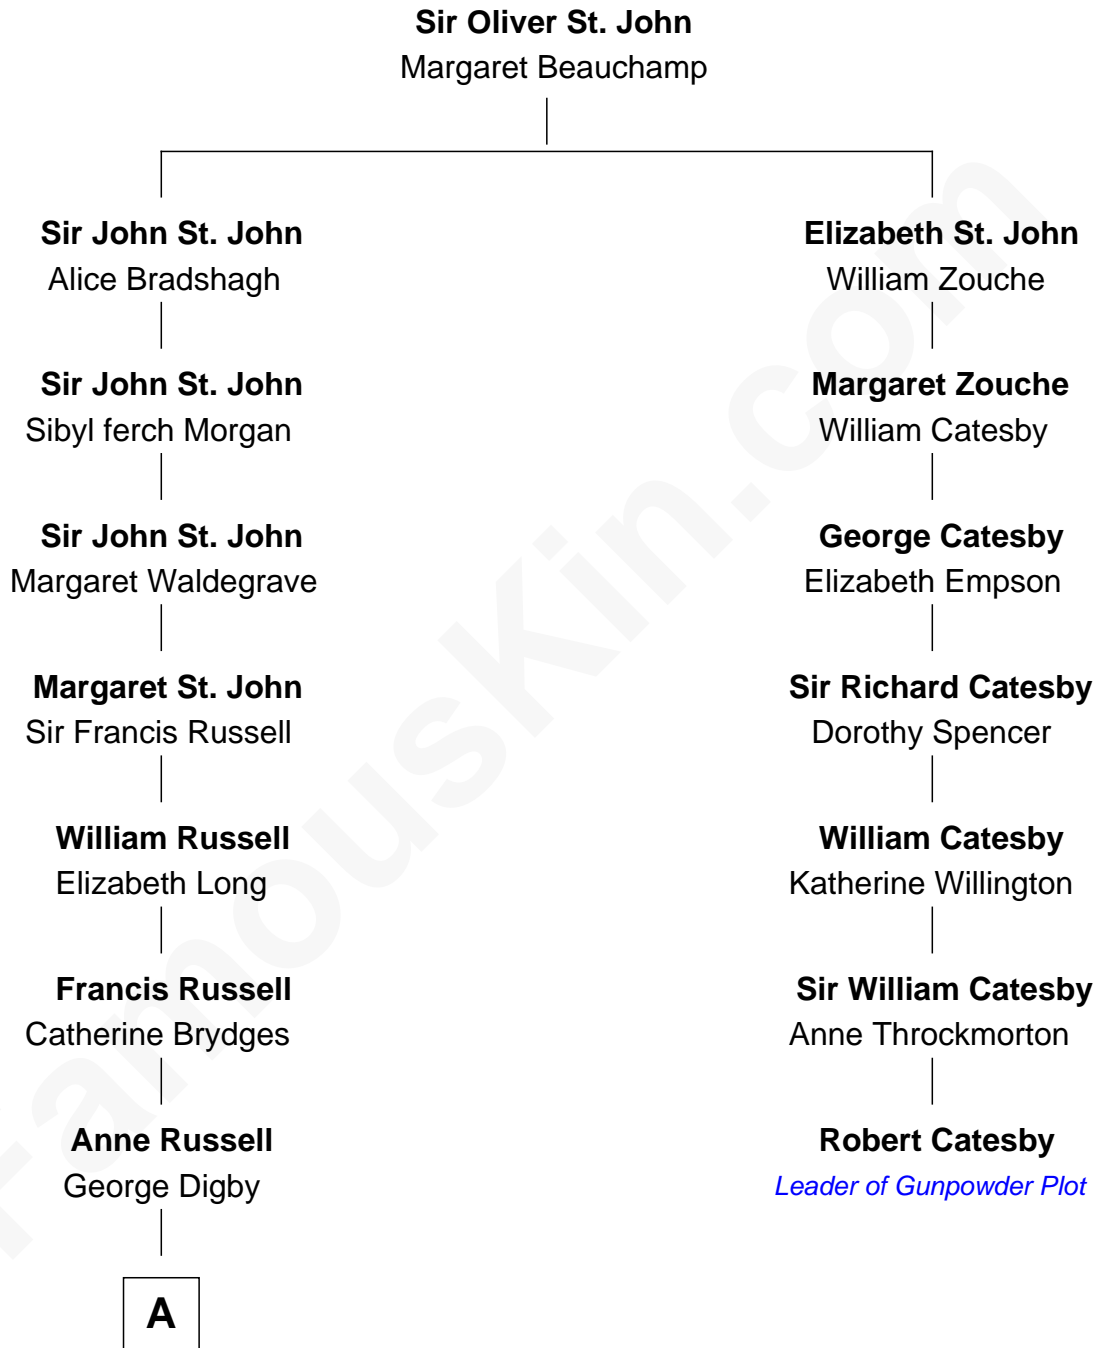

# FamousKin.com Relationship Chart of

**Princess Diana**

*Princess of Wales*

6th cousin 10 times removed of

**Robert Catesby**

*Leader of Gunpowder Plot*

**A**

**Ann Digby**

Sir Robert Spencer

**Sir Charles Spencer**

Anne Churchill

**John Spencer**

Georgiana Carolina Carteret

**John Spencer**

Margaret Georgiana Poyntz

**George John Spencer**