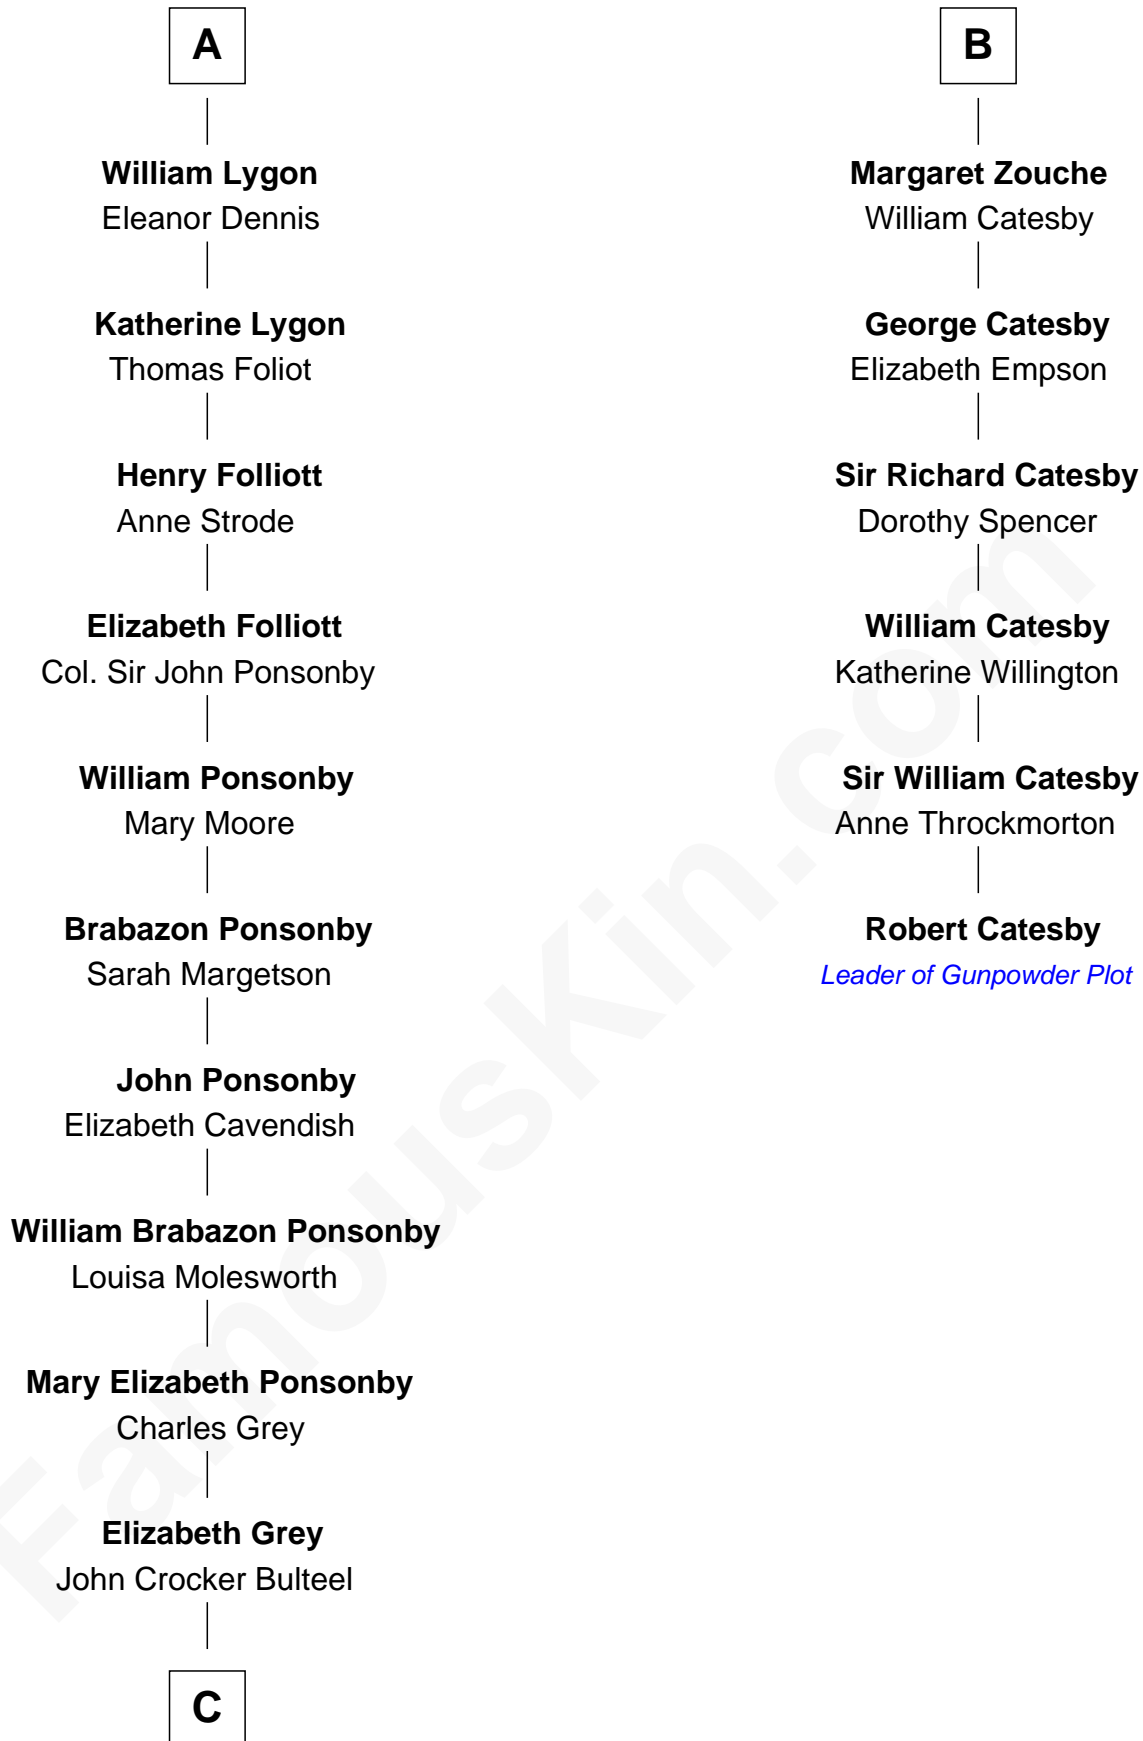

FamousKin.com Relationship Chart of

Princess Diana

Princess of Wales

12th cousin 9 times removed of

Robert Catesby

Leader of Gunpowder Plot

Sir Walter de Beauchamp

Alice de Tony

Edith Stourton

Margaret Beauchamp

Sir Oliver St. John

Elizabeth St. John

William Zouche

B

C

—
Louisa Emily Charlotte Bulteel

Edward Charles Baring

—
Margaret Baring

Charles Robert Spencer

—
Albert Edward John Spencer

Cynthia Elinor Beatrix Hamilton

—
Edward John Spencer

Frances Ruth Burke Roche

—
Princess Diana