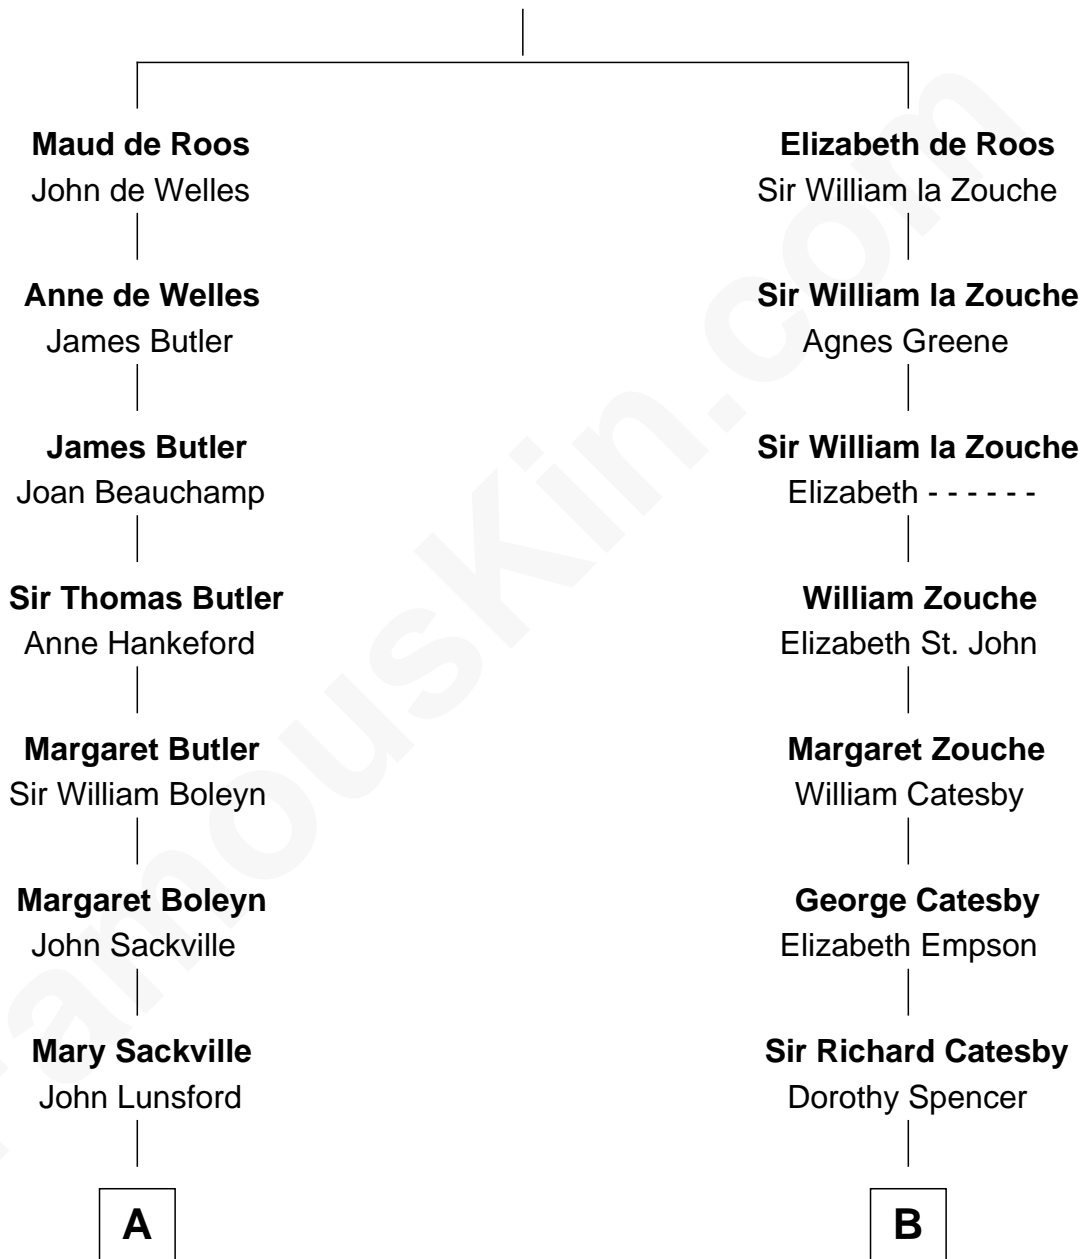

# FamousKin.com Relationship Chart of

**Princess Diana**

*Princess of Wales*

9th cousin 10 times removed of

**Robert Catesby**

*Leader of Gunpowder Plot*

**Sir William de Ros**  
Margery de Badlesmere

**C**

—  
**Albert Edward John Spencer**  
Cynthia Elinor Beatrix Hamilton

—  
**Edward John Spencer**  
Frances Ruth Burke Roche

—  
**Princess Diana**  
*Princess of Wales*

FamousKin.com