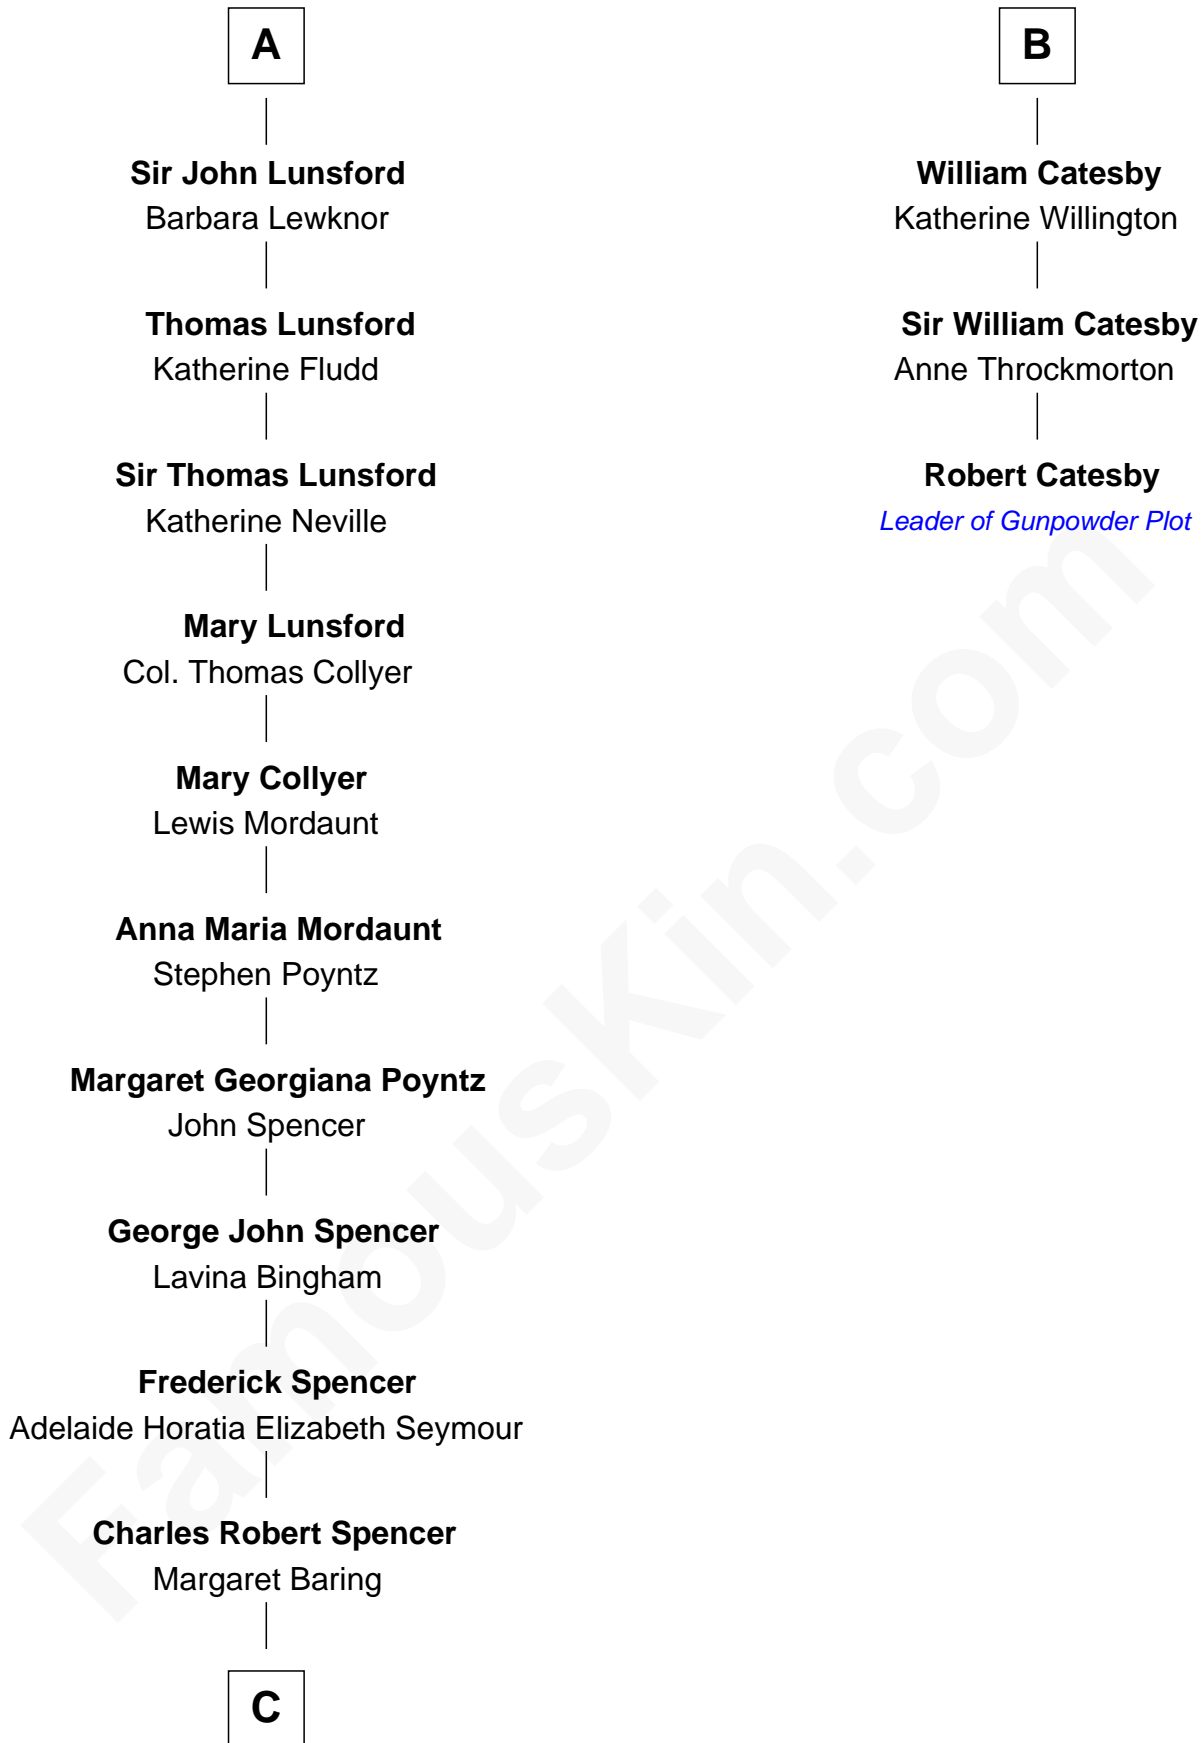

# FamousKin.com Relationship Chart of

**Princess Diana**

*Princess of Wales*

9th cousin 10 times removed of

**Robert Catesby**

*Leader of Gunpowder Plot*

**Sir William de Ros**  
Margery de Badlesmere

**C**

—  
**Albert Edward John Spencer**  
Cynthia Elinor Beatrix Hamilton

—  
**Edward John Spencer**  
Frances Ruth Burke Roche

—  
**Princess Diana**  
*Princess of Wales*

FamousKin.com