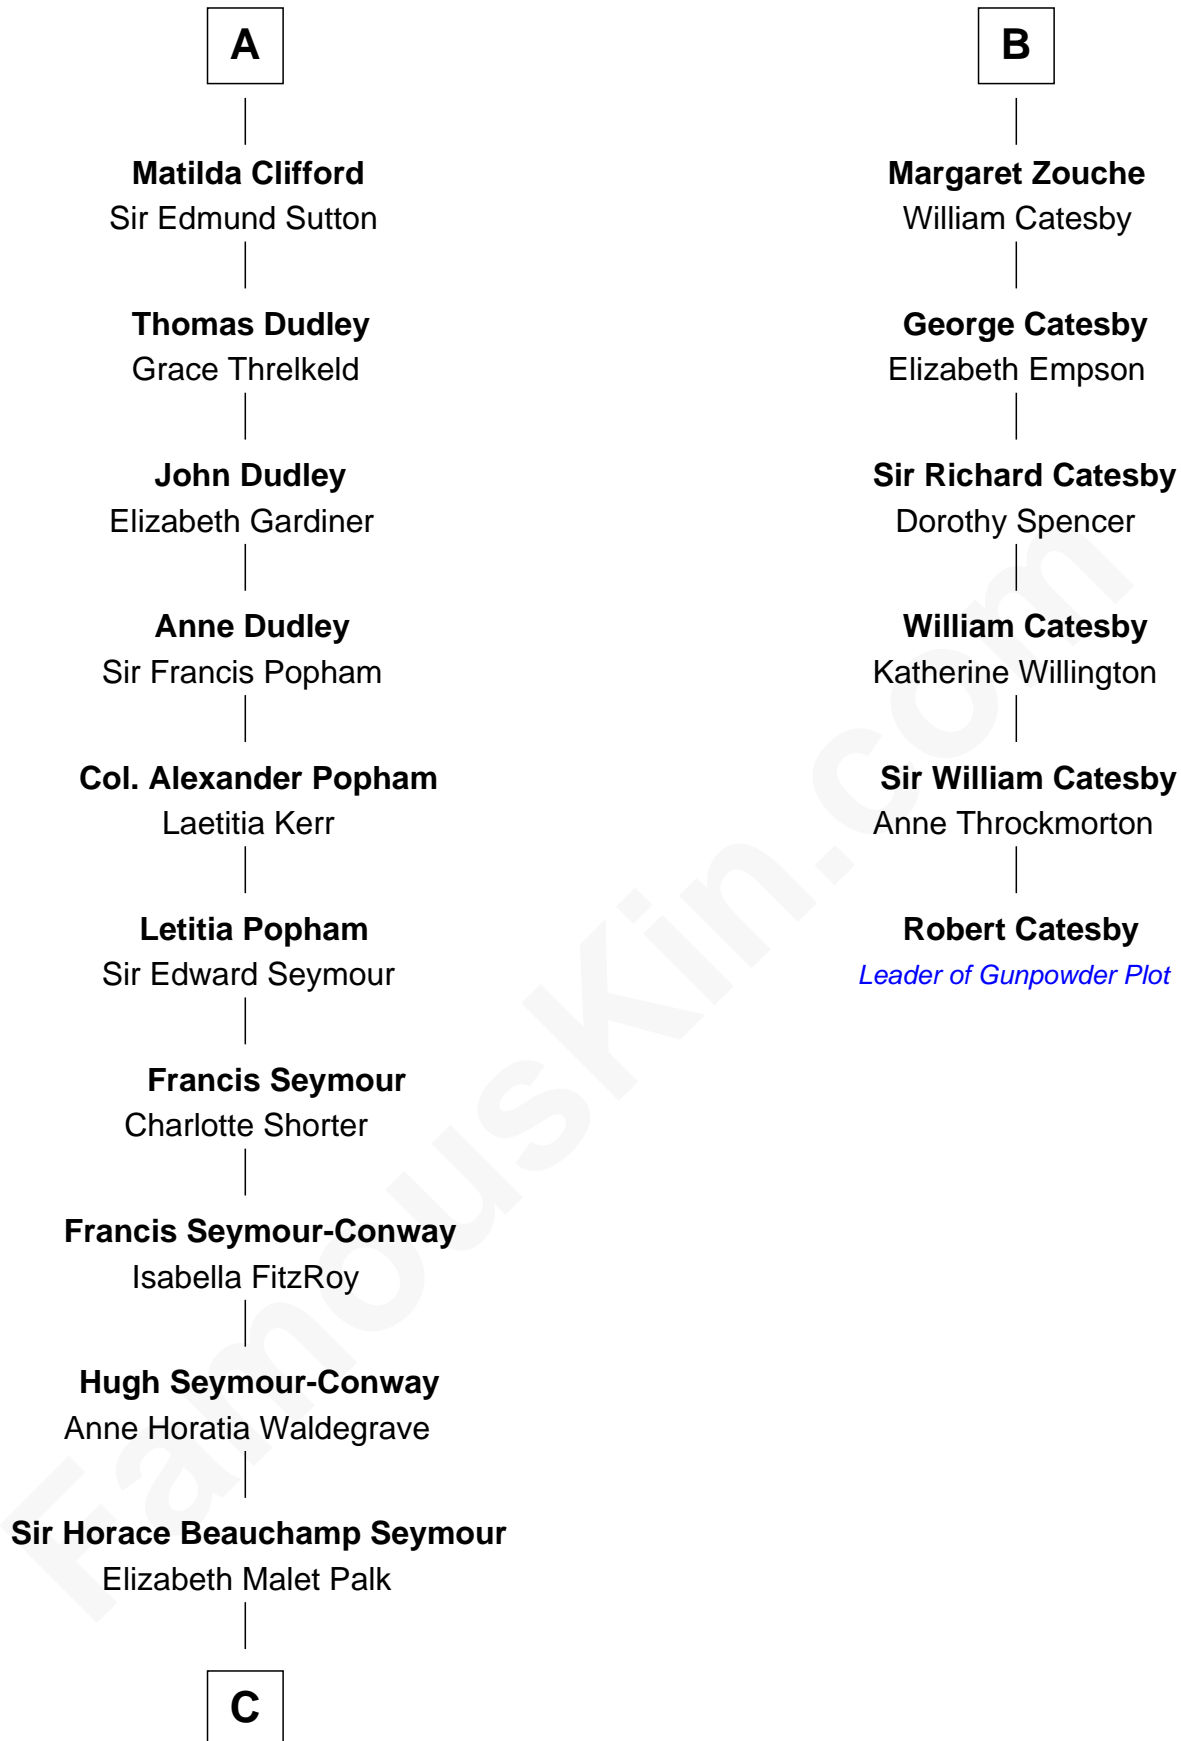

FamousKin.com

Relationship Chart of

Princess Diana

Princess of Wales

12th cousin 9 times removed of

Robert Catesby
Leader of Gunpowder Plot

C

Adelaide Horatia Elizabeth Seymour

Frederick Spencer

Charles Robert Spencer

Margaret Baring

Albert Edward John Spencer

Cynthia Elinor Beatrix Hamilton

Edward John Spencer

Frances Ruth Burke Roche

Princess Diana