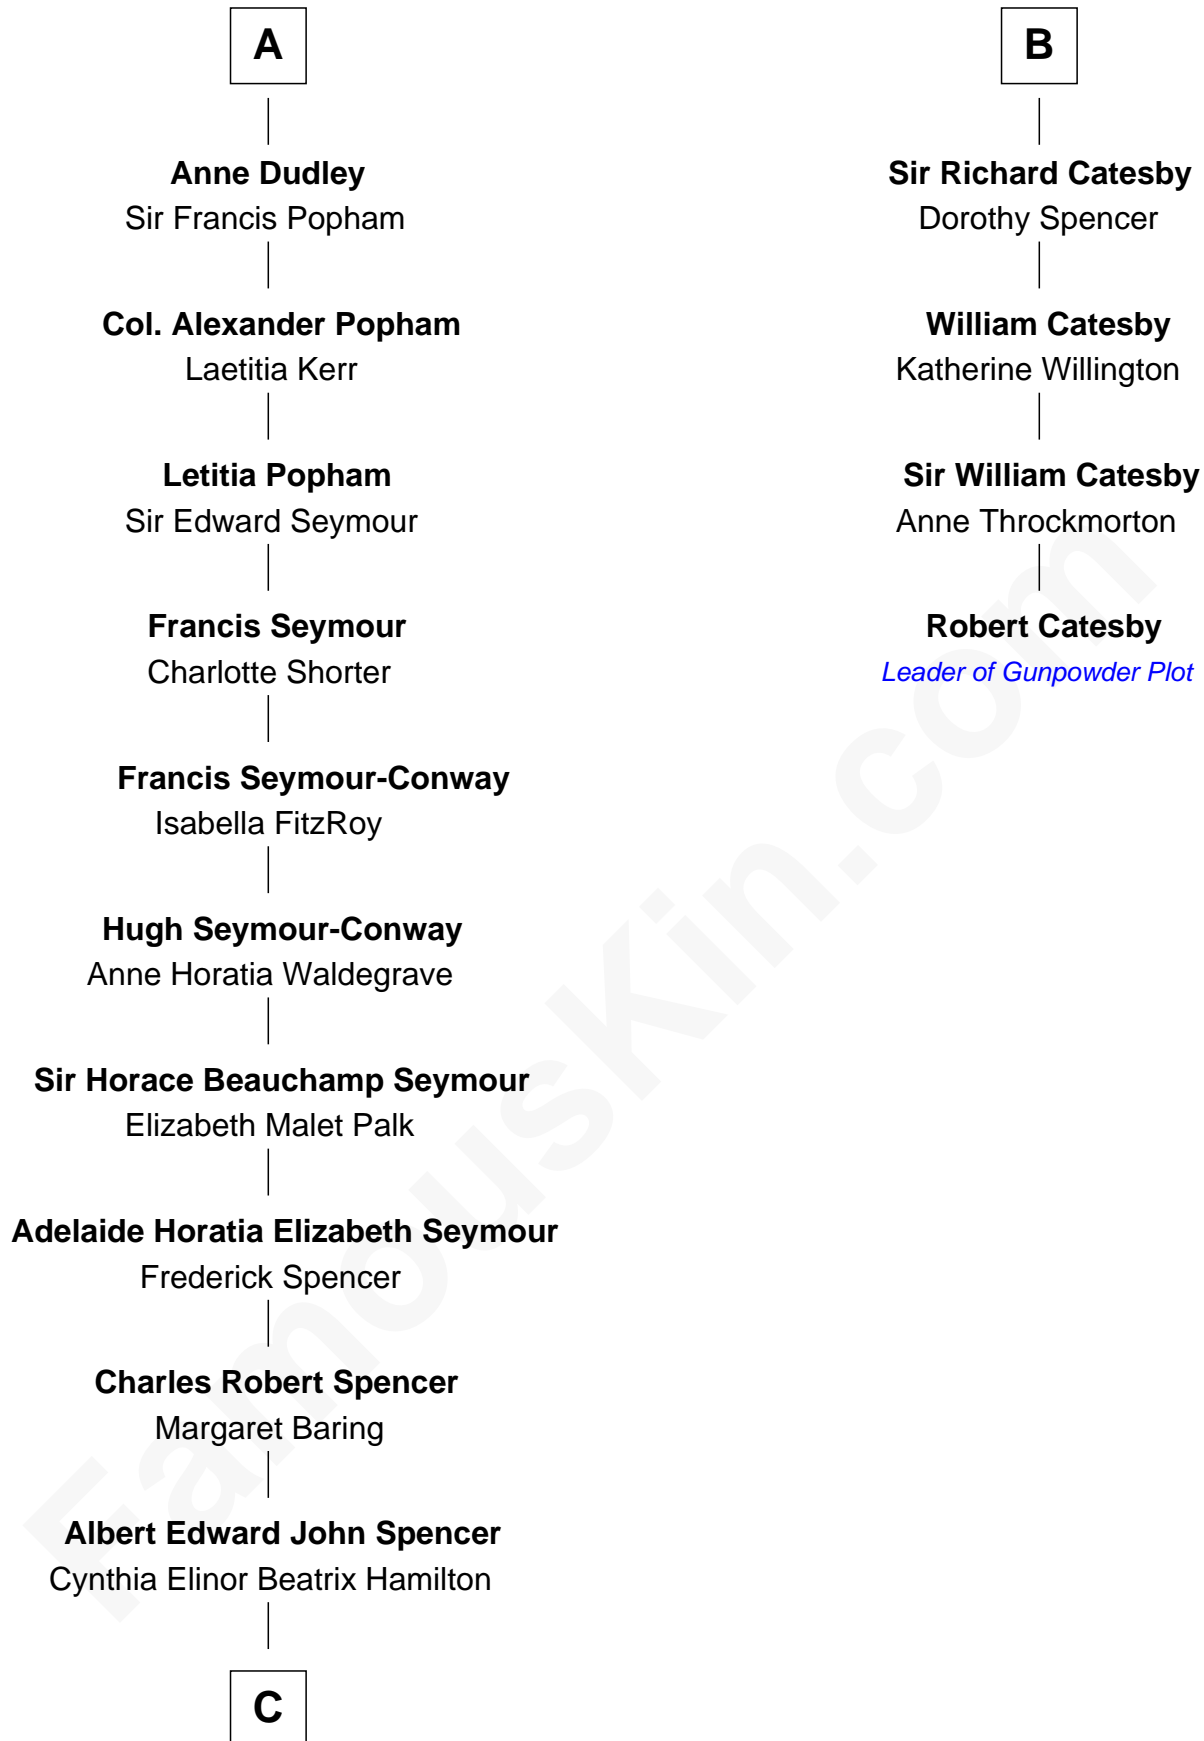

# FamousKin.com Relationship Chart of

**Princess Diana**

*Princess of Wales*

10th cousin 8 times removed of

**Robert Catesby**

*Leader of Gunpowder Plot*

**Eudo la Zouche**  
Milicent de Cantilupe

**Eve la Zouche**  
Sir Maurice de Berkeley

**John Dudley**  
Elizabeth Gardiner

**A**

**Lucy Zouche**  
Thomas de Greene

**Sir Henry Greene**  
Katherine Drayton

**Agnes Greene**  
Sir William la Zouche

**Sir William la Zouche**  
Elizabeth - - - - -

**William Zouche**  
Elizabeth St. John

**Margaret Zouche**  
William Catesby

**George Catesby**  
Elizabeth Empson

**B**

**C**

**Edward John Spencer**  
Frances Ruth Burke Roche

**Princess Diana**  
*Princess of Wales*