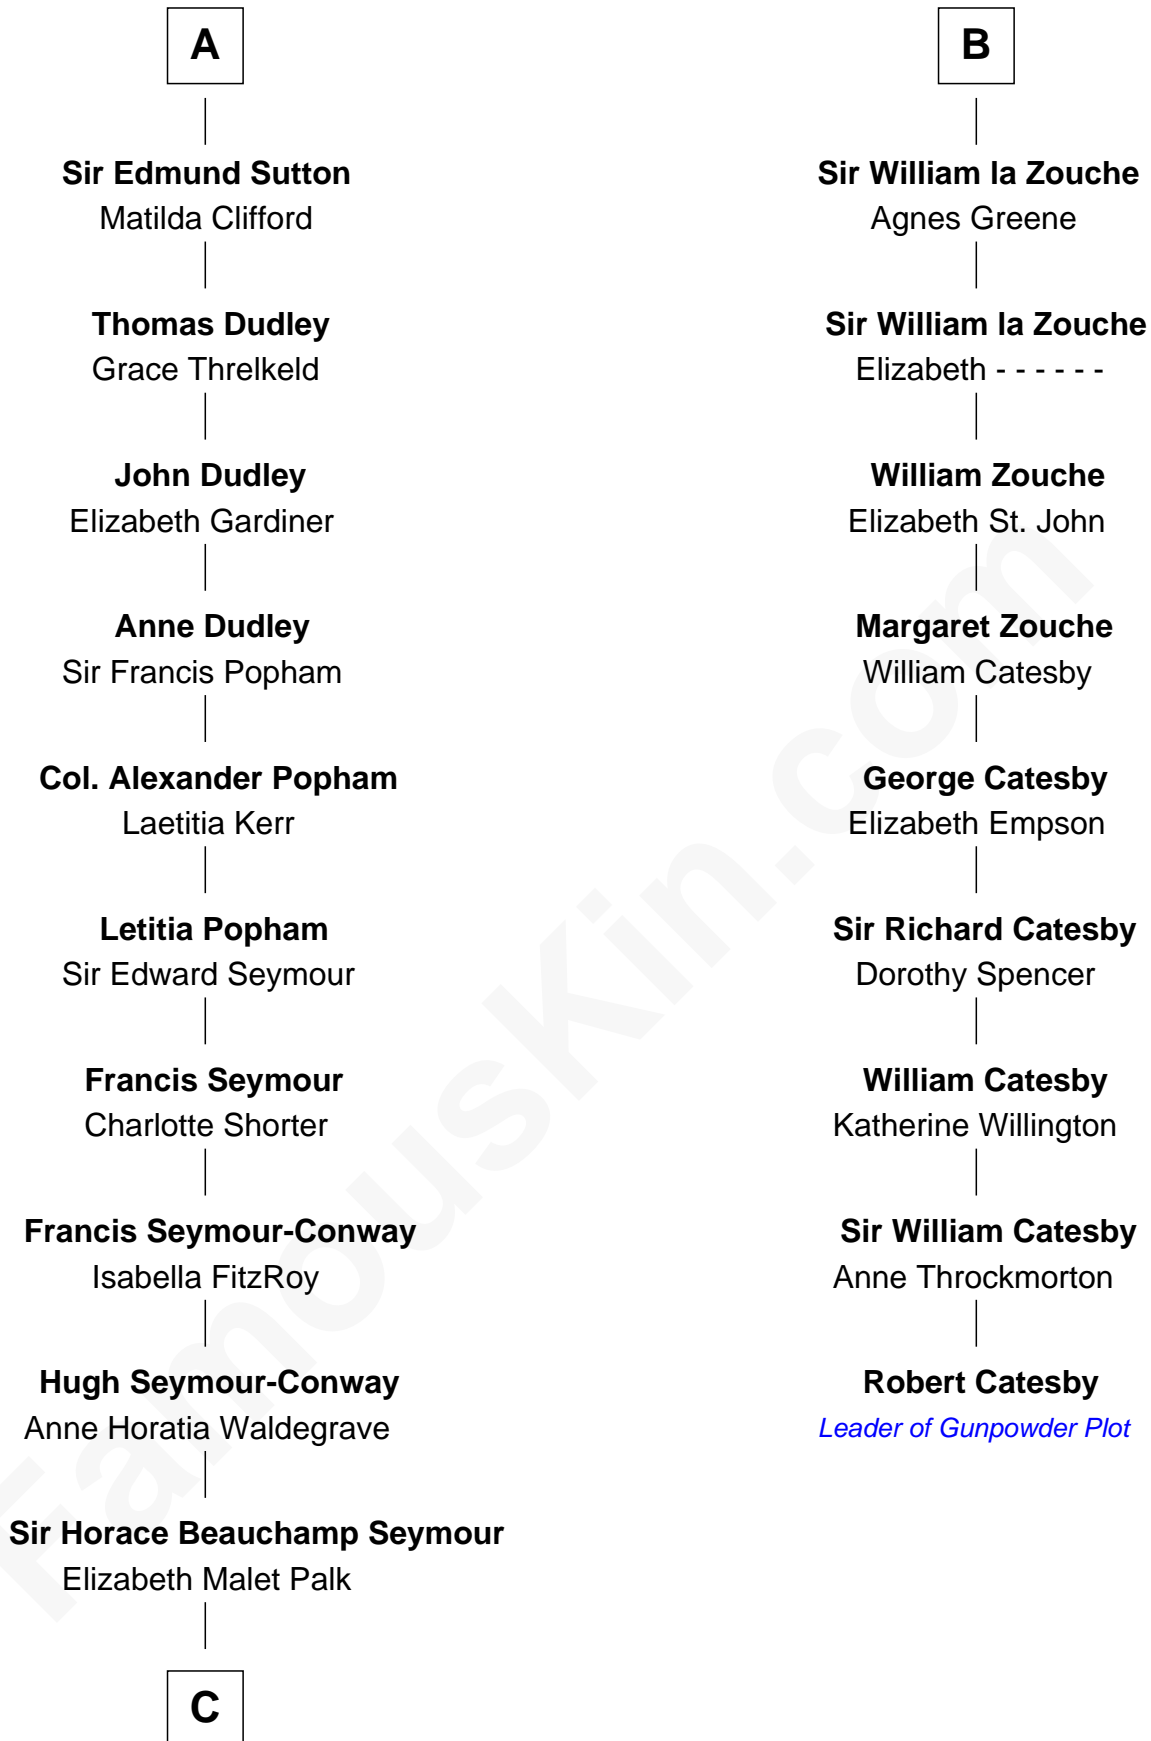

FamousKin.com Relationship Chart of

Princess Diana

Princess of Wales

15th cousin 6 times removed of

Robert Catesby

Leader of Gunpowder Plot

Saher de Quincy
Margaret de Beaumont

Sir Roger de Quincy
Helen of Galloway

Margaret de Quincy
Sir William de Ferrers

Joan de Ferrers
Sir Thomas de Berkeley

Sir Maurice de Berkeley
Eve la Zouche

Thomas de Berkeley
Katherine de Clyvedon

Sir John Berkeley
Elizabeth Betteshorne

Elizabeth Berkeley
Sir John Sutton

A

Sir Robert II de Quincy
Hawise of Chester

Margaret de Quincy
John de Lacy

Maud de Lacy
Sir Richard de Clare

Thomas de Clare
Juliana FitzMaurice

Margaret de Clare
Bartholomew de Badlesmere

Margery de Badlesmere
Sir William de Ros

Elizabeth de Roos
Sir William la Zouche

B

C

Adelaide Horatia Elizabeth Seymour

Frederick Spencer

Charles Robert Spencer

Margaret Baring

Albert Edward John Spencer