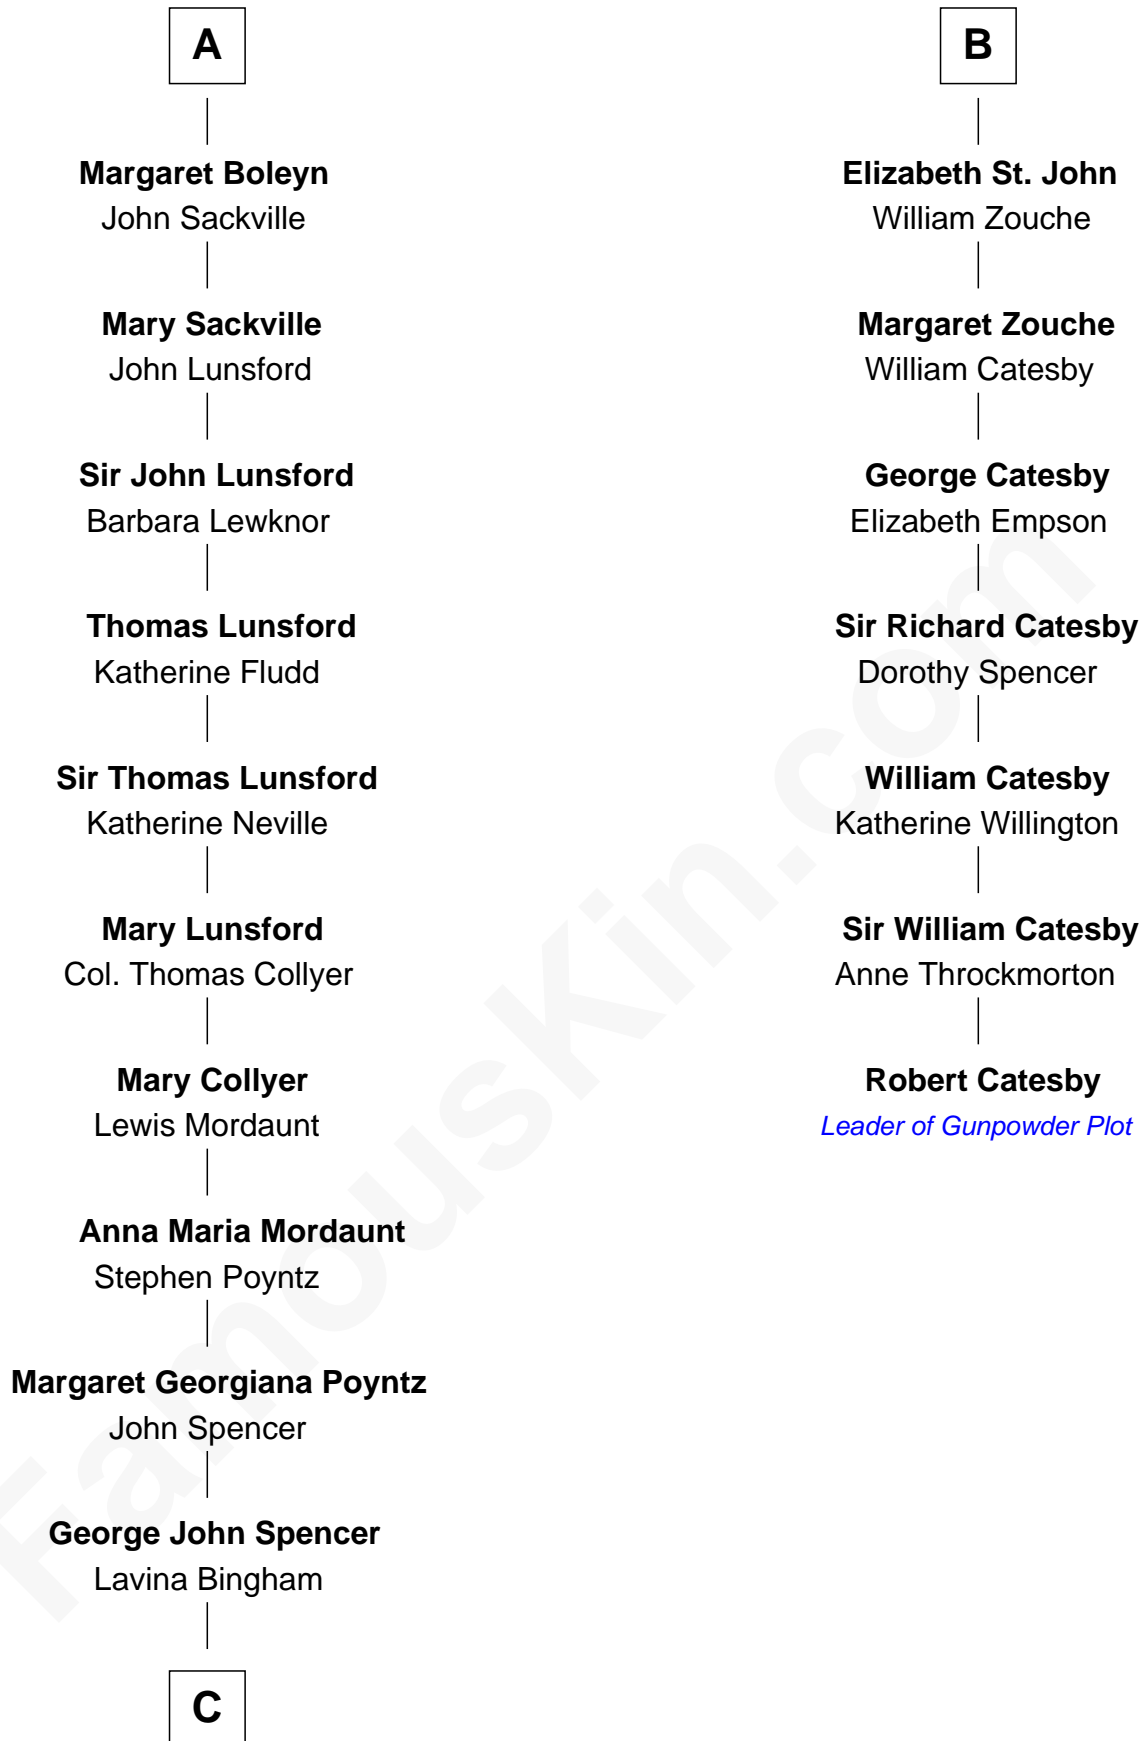

FamousKin.com

Relationship Chart of

Princess Diana

Princess of Wales

13th cousin 8 times removed of

Robert Catesby
Leader of Gunpowder Plot

C

—
Frederick Spencer

Adelaide Horatia Elizabeth Seymour

—
Charles Robert Spencer

Margaret Baring

—
Albert Edward John Spencer

Cynthia Elinor Beatrix Hamilton

—
Edward John Spencer

Frances Ruth Burke Roche

—
Princess Diana