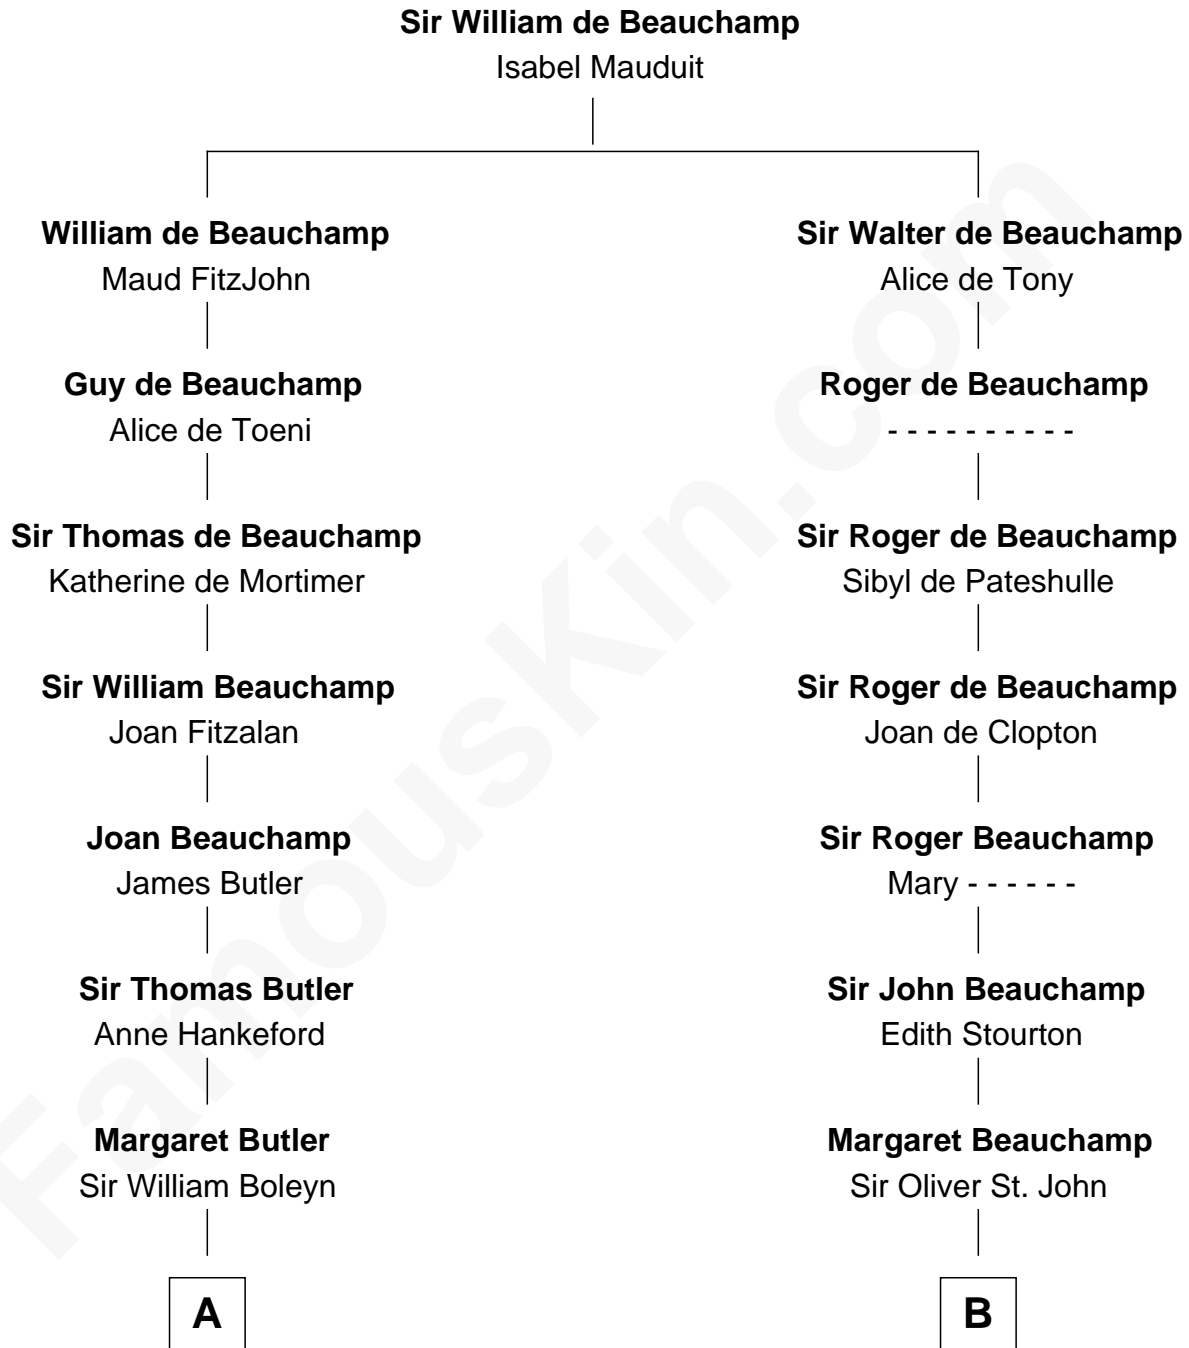

FamousKin.com

Relationship Chart of

Princess Diana

Princess of Wales

13th cousin 8 times removed of

Robert Catesby
Leader of Gunpowder Plot

C

—
Frederick Spencer

Adelaide Horatia Elizabeth Seymour

—
Charles Robert Spencer

Margaret Baring

—
Albert Edward John Spencer

Cynthia Elinor Beatrix Hamilton

—
Edward John Spencer

Frances Ruth Burke Roche

—
Princess Diana

Princess of Wales

FamousKin.com