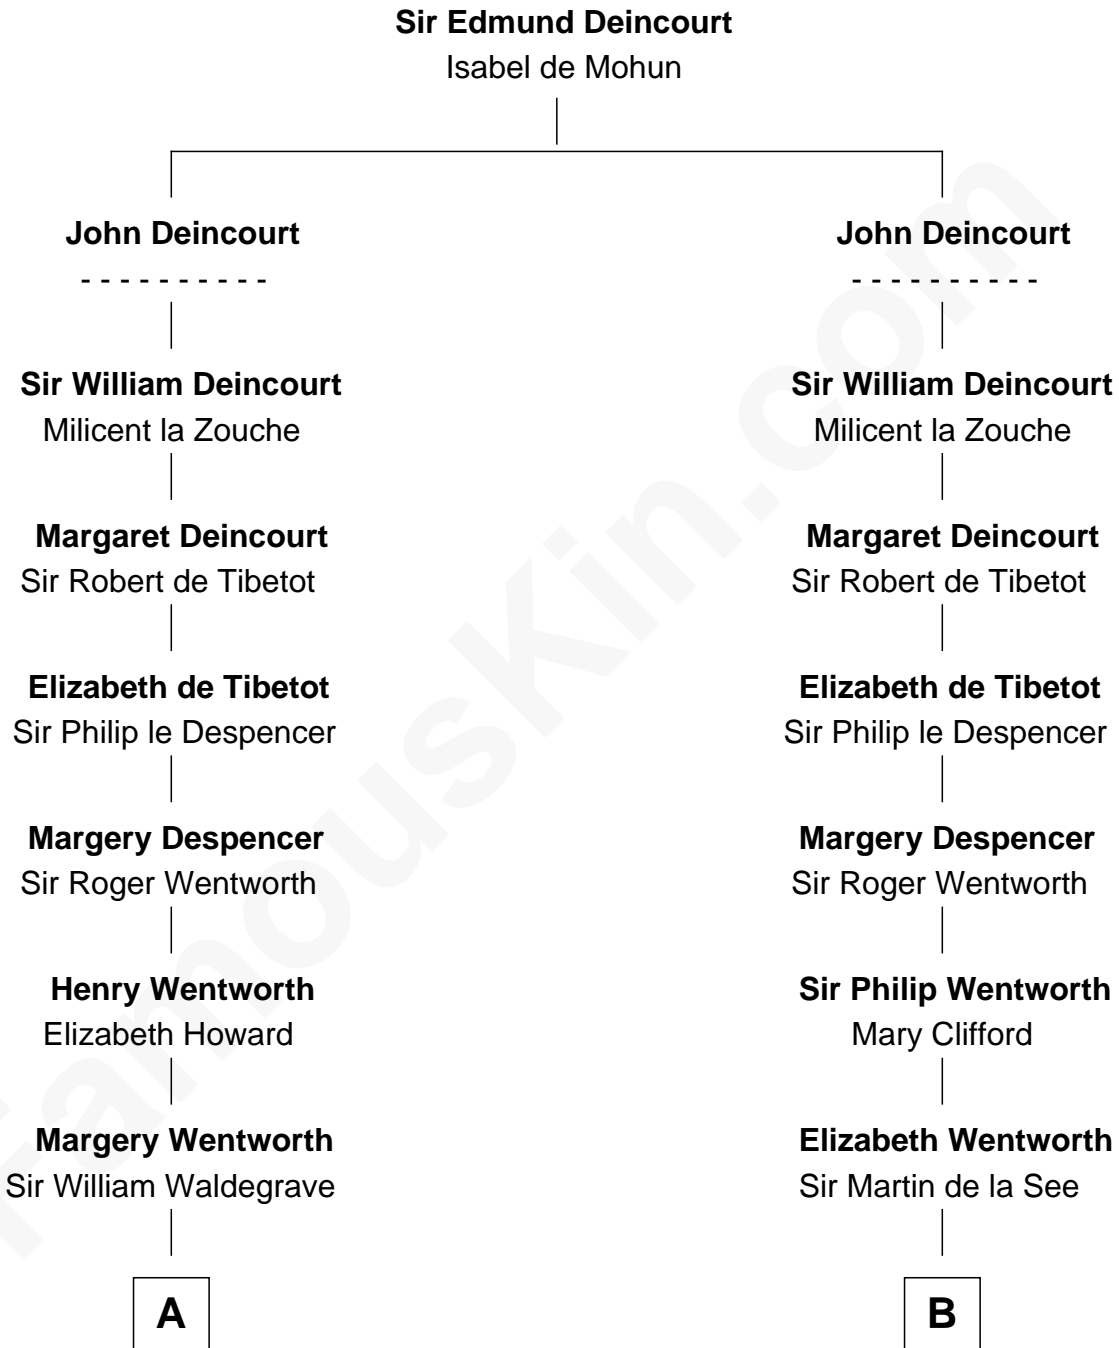

FamousKin.com Relationship Chart of

Princess Diana

Princess of Wales

21st cousin of

Harper Lee

Author of To Kill a Mockingbird

C

Frederick Spencer

Adelaide Horatia Elizabeth Seymour

Charles Robert Spencer

Margaret Baring

Albert Edward John Spencer

Cynthia Elinor Beatrix Hamilton

Edward John Spencer

Frances Ruth Burke Roche

Princess Diana