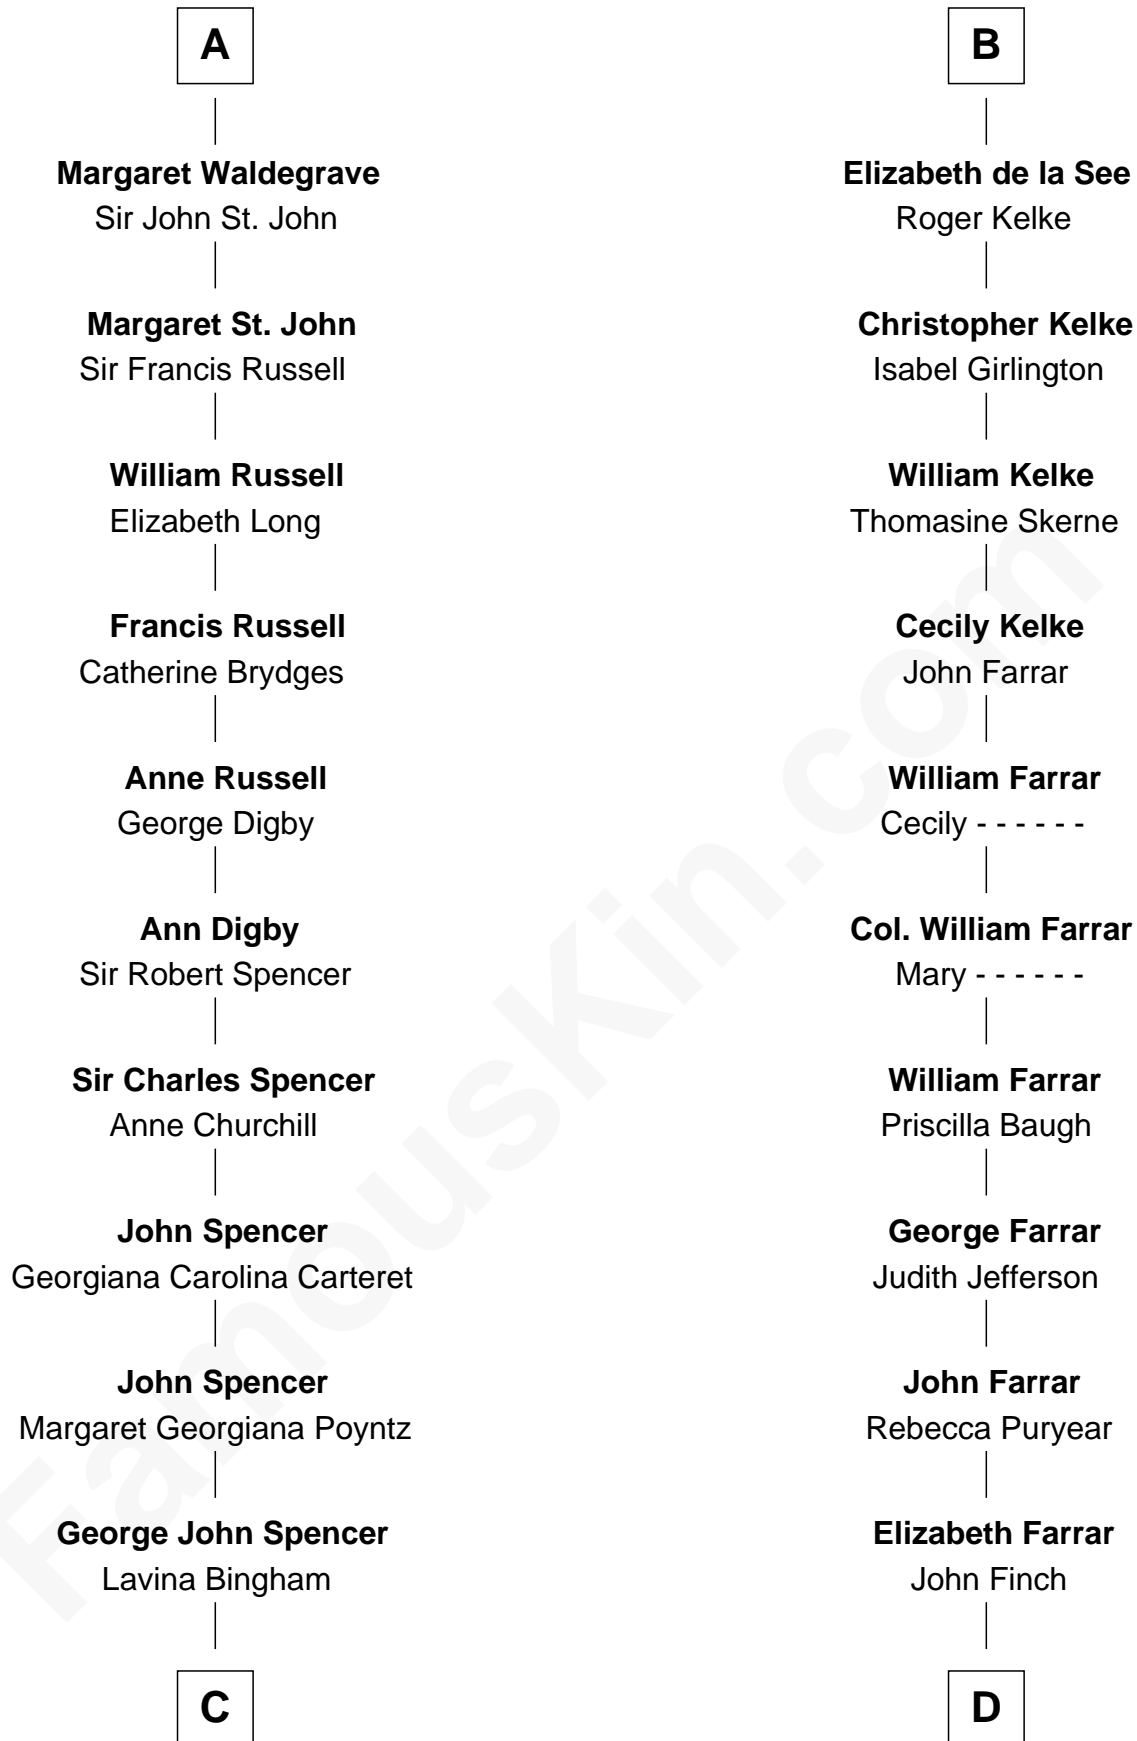

FamousKin.com Relationship Chart of

Princess Diana

Princess of Wales

21st cousin of

Harper Lee

Author of To Kill a Mockingbird

C

Frederick Spencer

Adelaide Horatia Elizabeth Seymour

Charles Robert Spencer

Margaret Baring

Albert Edward John Spencer

Cynthia Elinor Beatrix Hamilton

Edward John Spencer

Frances Ruth Burke Roche

Princess Diana