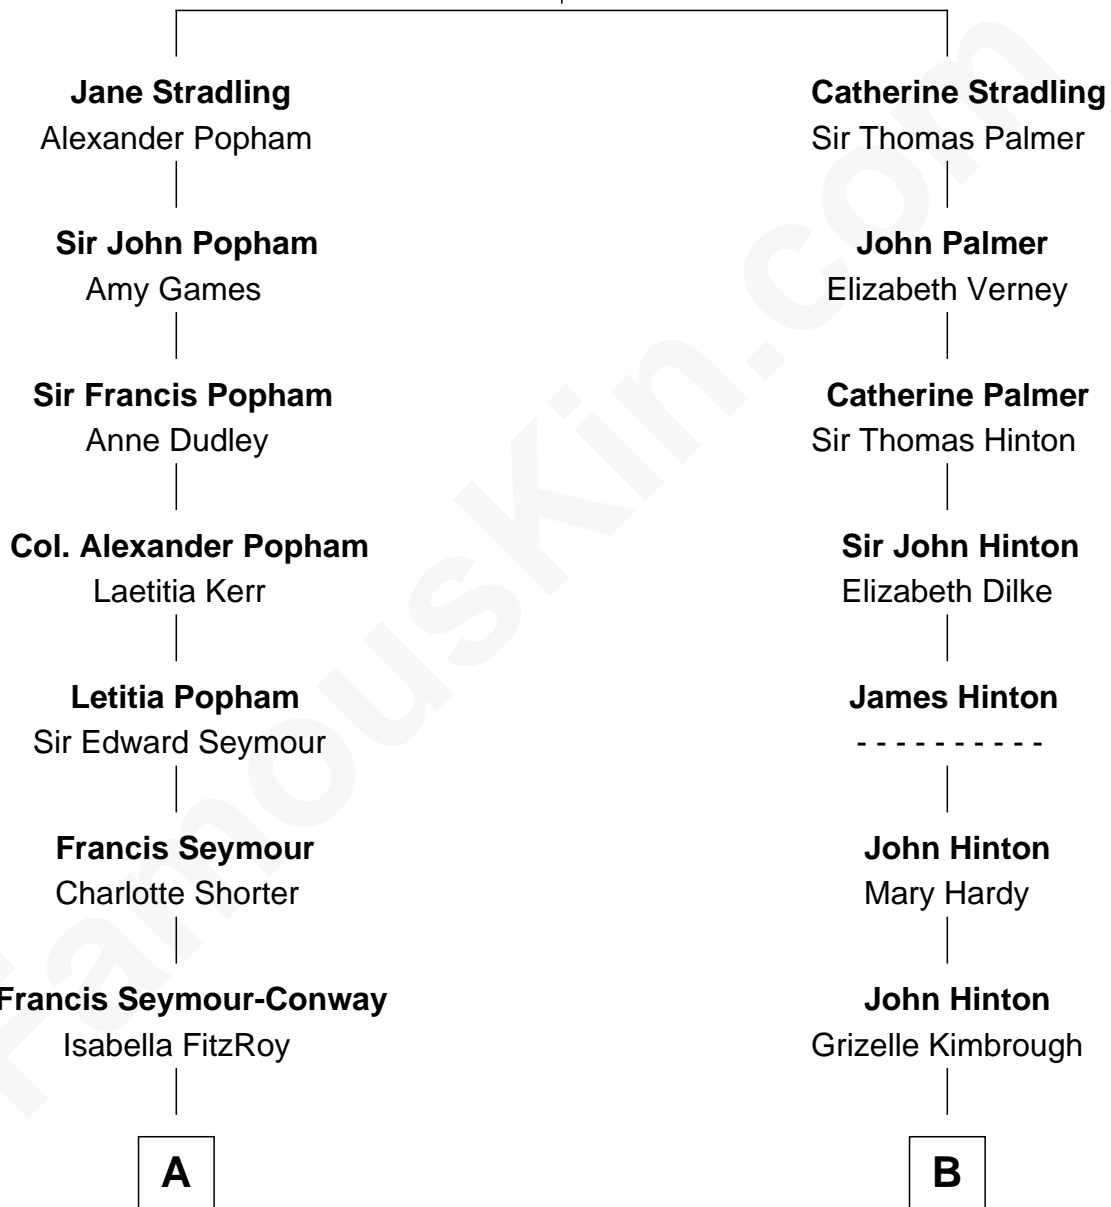

FamousKin.com Relationship Chart of

Princess Diana

Princess of Wales

13th cousin of

Harper Lee

Author of To Kill a Mockingbird

Sir Edward Stradling

Elizabeth Arundell

A

Hugh Seymour-Conway
Anne Horatia Waldegrave

Sir Horace Beauchamp Seymour
Elizabeth Malet Palk

Adelaide Horatia Elizabeth Seymour
Frederick Spencer

Charles Robert Spencer
Margaret Baring

Albert Edward John Spencer
Cynthia Elinor Beatrix Hamilton

Edward John Spencer
Frances Ruth Burke Roche

Princess Diana
Princess of Wales

B

Martha Hinton
Joel Lane

James Lane
Irene Hunter

Elizabeth Jane Lane
Theophilus Hunter Williams

John Bonner Williams
Christiana Maiben