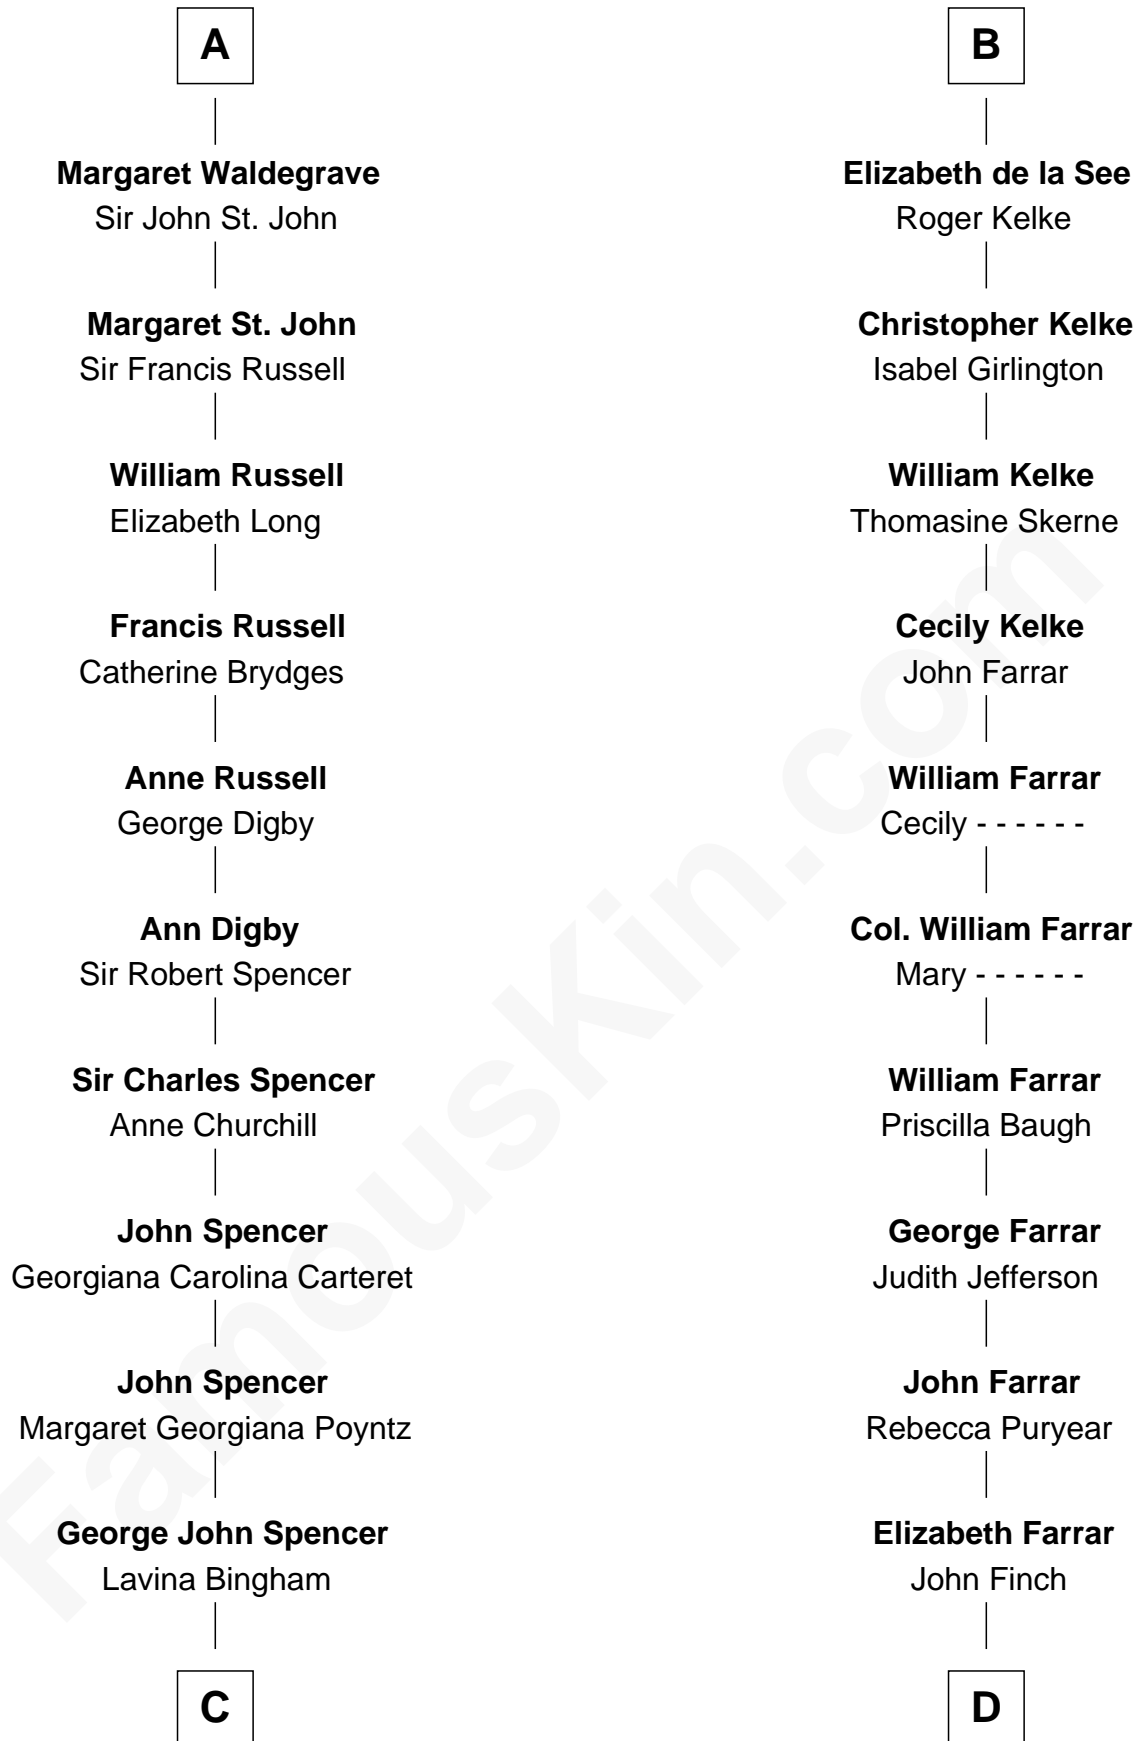

FamousKin.com Relationship Chart of

Princess Diana

Princess of Wales

21st cousin of

Harper Lee

Author of To Kill a Mockingbird

Thomas de Clare
Juliana FitzMaurice

Margaret de Clare
Bartholomew de Badlesmere

Margaret de Badlesmere
Sir John de Tibetot

Sir Robert de Tibetot
Margaret Deincourt

Elizabeth de Tibetot
Sir Philip le Despencer

Margery Despencer
Sir Roger Wentworth

Henry Wentworth
Elizabeth Howard

Margery Wentworth
Sir William Waldegrave

A

Margaret de Clare
Bartholomew de Badlesmere

Margaret de Badlesmere
Sir John de Tibetot

Sir Robert de Tibetot
Margaret Deincourt

Elizabeth de Tibetot
Sir Philip le Despencer

Margery Despencer
Sir Roger Wentworth

Sir Philip Wentworth
Mary Clifford

Elizabeth Wentworth
Sir Martin de la See

B

C

Frederick Spencer

Adelaide Horatia Elizabeth Seymour

Charles Robert Spencer

Margaret Baring