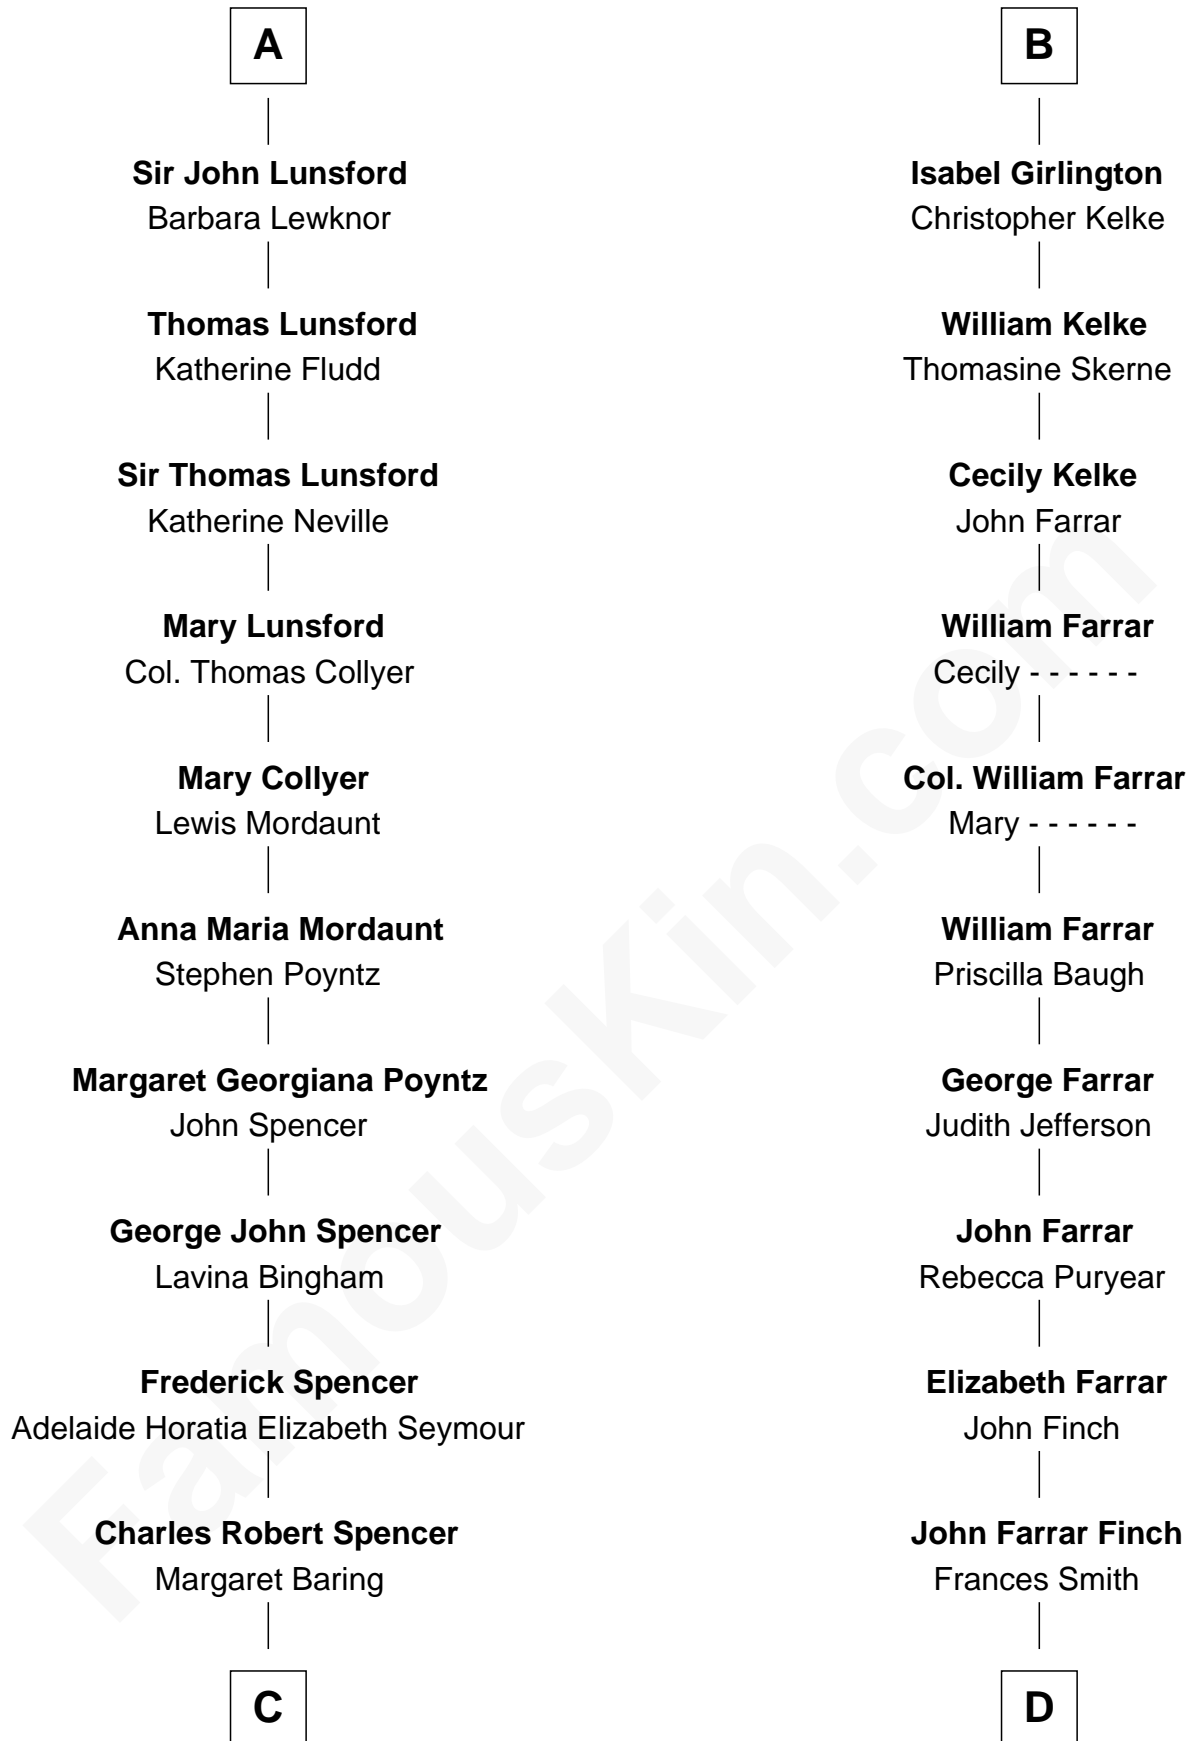

FamousKin.com

Relationship Chart of

Princess Diana

Princess of Wales

19th cousin 1 time removed of

Harper Lee
Author of To Kill a Mockingbird

C

Albert Edward John Spencer
Cynthia Elinor Beatrix Hamilton

Edward John Spencer
Frances Ruth Burke Roche

Princess Diana
Princess of Wales

D

John Robert Finch
Frances Cunningham

James Cunningham Finch
Ellen Rivers Williams

Frances Cunningham Finch
Amasa Coleman Lee

Harper Lee
Author of To Kill a Mockingbird