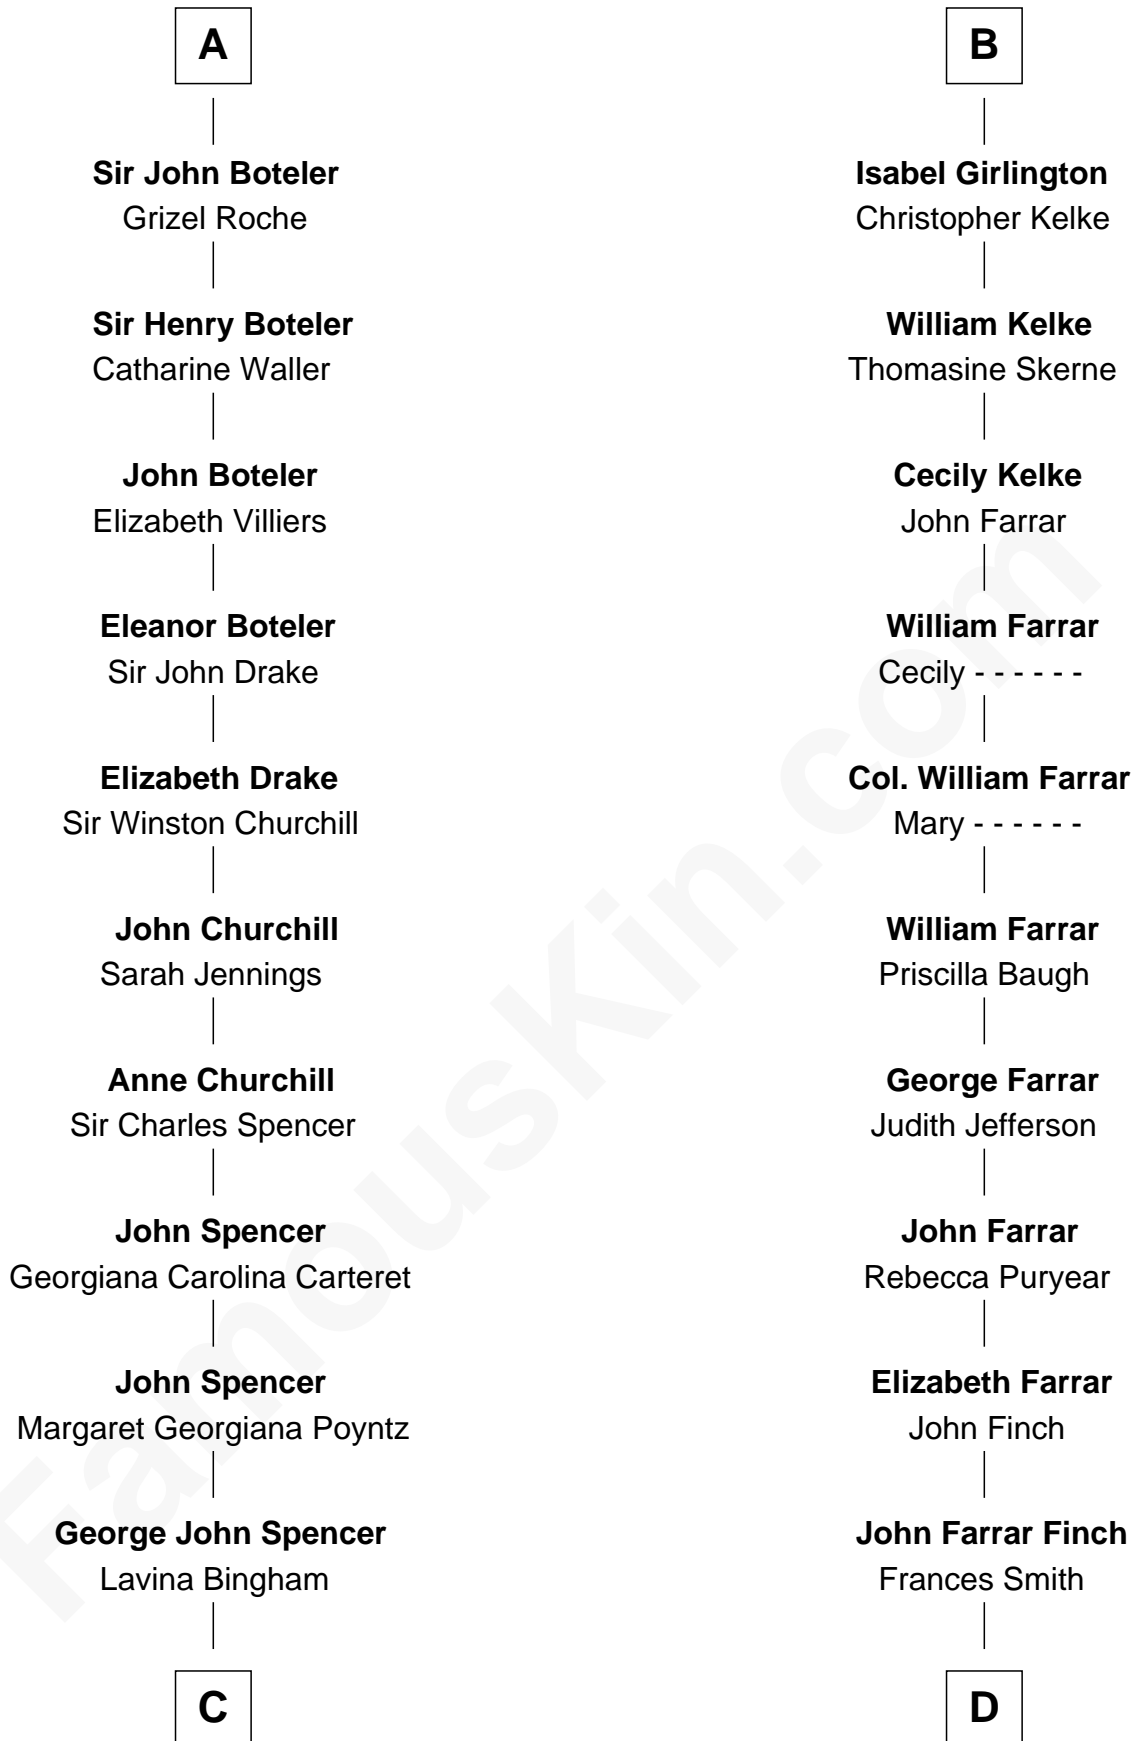

# FamousKin.com Relationship Chart of

**Princess Diana**

*Princess of Wales*

20th cousin 1 time removed of

**Harper Lee**

*Author of To Kill a Mockingbird*

**C**

**Frederick Spencer**

Adelaide Horatia Elizabeth Seymour

**Charles Robert Spencer**

Margaret Baring

**Albert Edward John Spencer**

Cynthia Elinor Beatrix Hamilton

**Edward John Spencer**

Frances Ruth Burke Roche

**Princess Diana**

*Princess of Wales*

**D**

**John Robert Finch**

Frances Cunningham

**James Cunningham Finch**

Ellen Rivers Williams

**Frances Cunningham Finch**

Amasa Coleman Lee