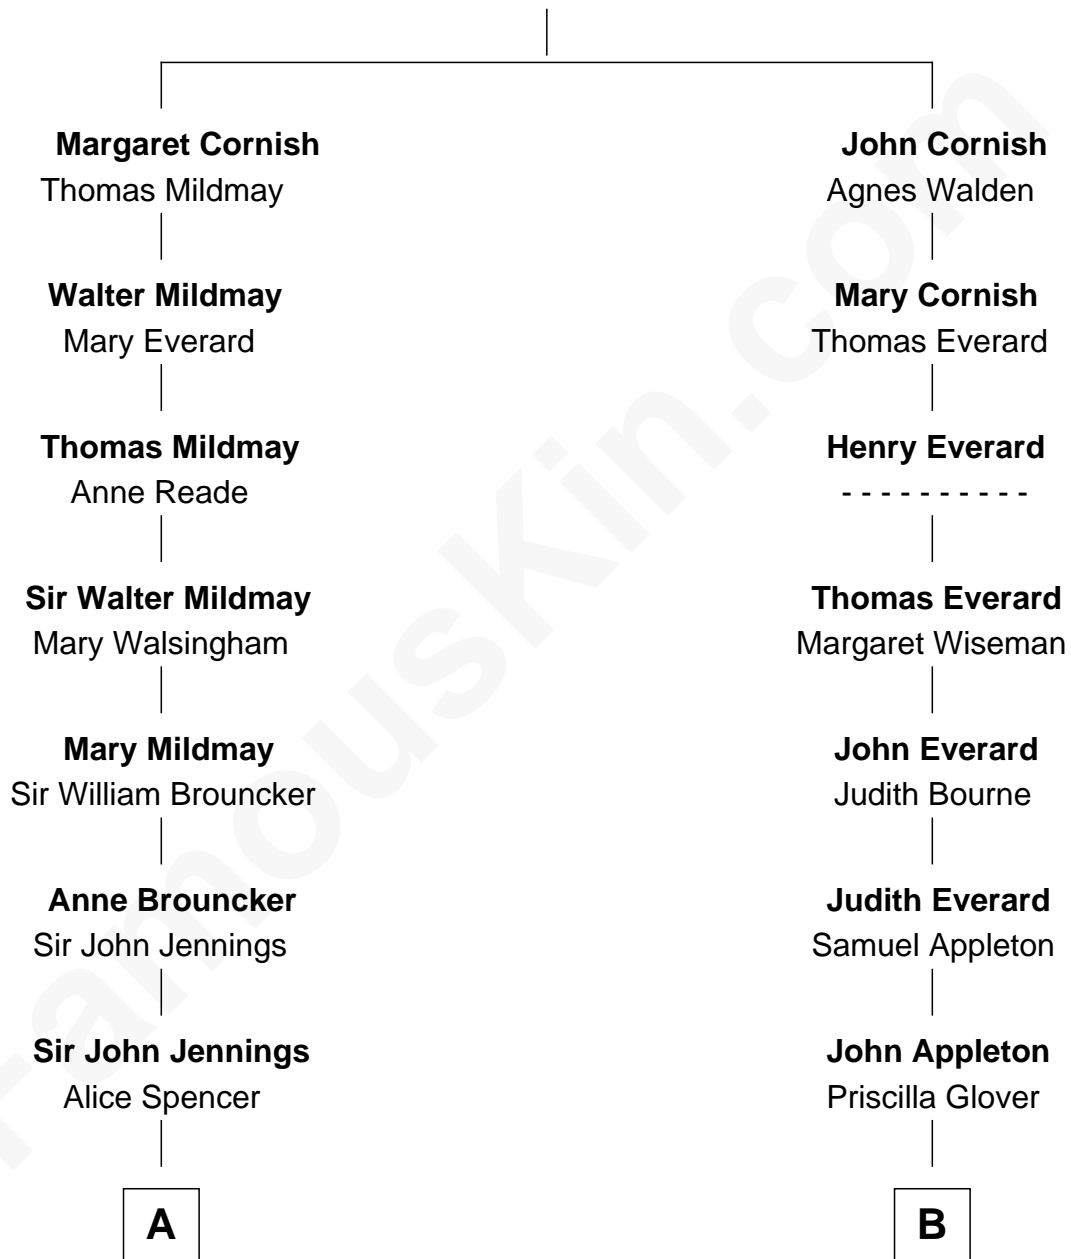

FamousKin.com

Relationship Chart of

Princess Diana

Princess of Wales

17th cousin 1 time removed of

John Cena
Movie Actor and WWE Pro Wrestler

John Cornish

A

Richard Jennings
Frances Thornhurst

Sarah Jennings
John Churchill

Anne Churchill
Sir Charles Spencer

John Spencer
Georgiana Carolina Carteret

John Spencer
Margaret Georgiana Poyntz

George John Spencer
Lavina Bingham

Frederick Spencer
Adelaide Horatia Elizabeth Seymour

Charles Robert Spencer
Margaret Baring

Albert Edward John Spencer
Cynthia Elinor Beatrix Hamilton

Edward John Spencer
Frances Ruth Burke Roche

Princess Diana
Princess of Wales