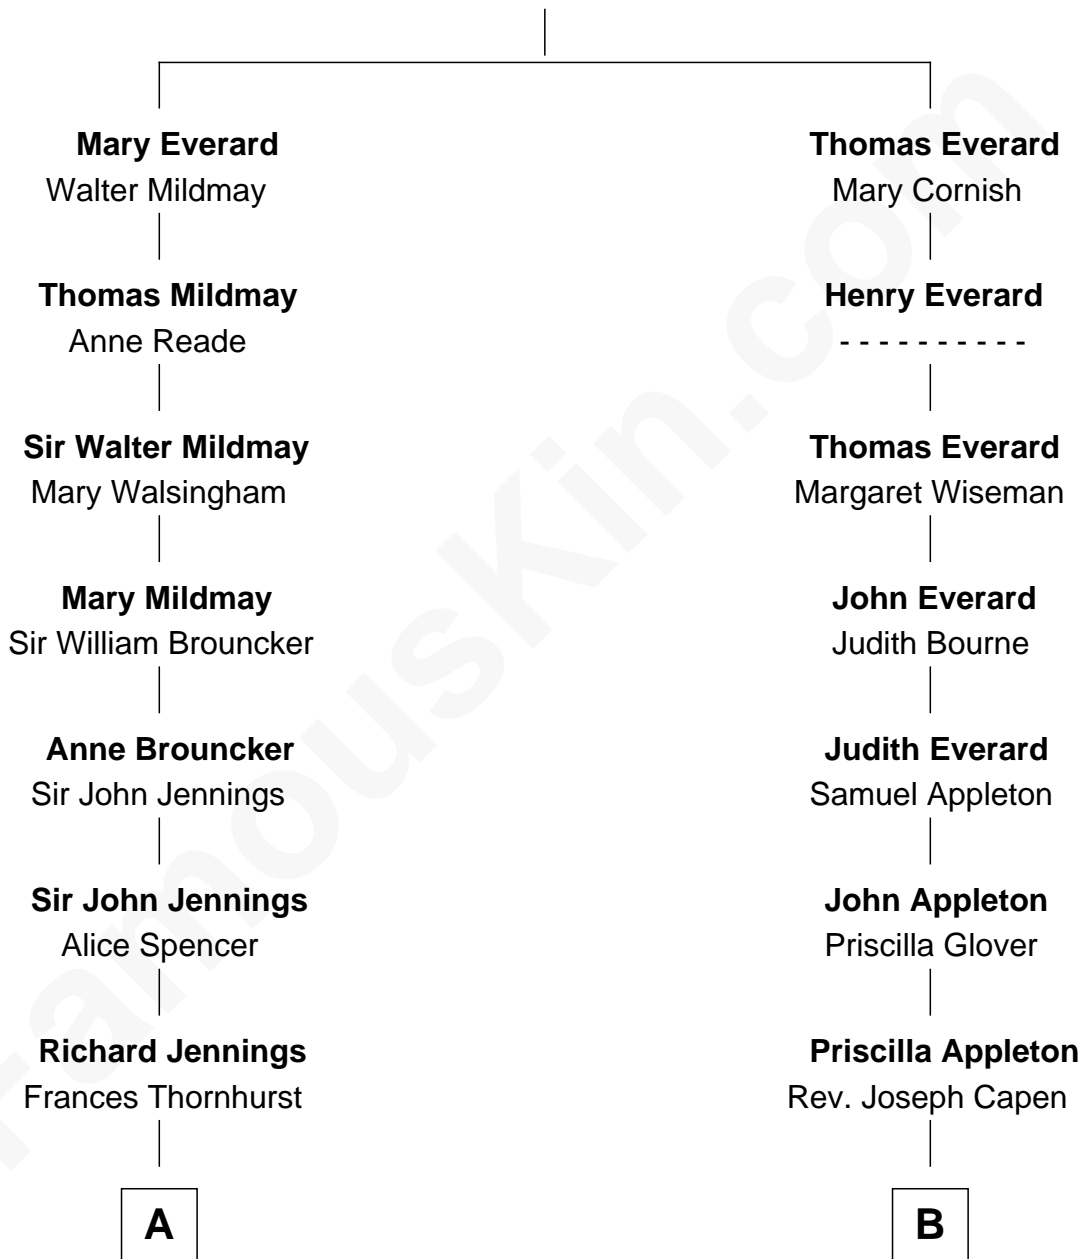

## Relationship Chart of

### Princess Diana

*Princess of Wales*

16th cousin 1 time removed of

**John Cena**  
*Movie Actor and WWE Pro Wrestler*

**John Everard**

-----

**A**

**Sarah Jennings**

John Churchill

**Anne Churchill**

Sir Charles Spencer

**John Spencer**

Georgiana Carolina Carteret

**John Spencer**

Margaret Georgiana Poyntz

**George John Spencer**