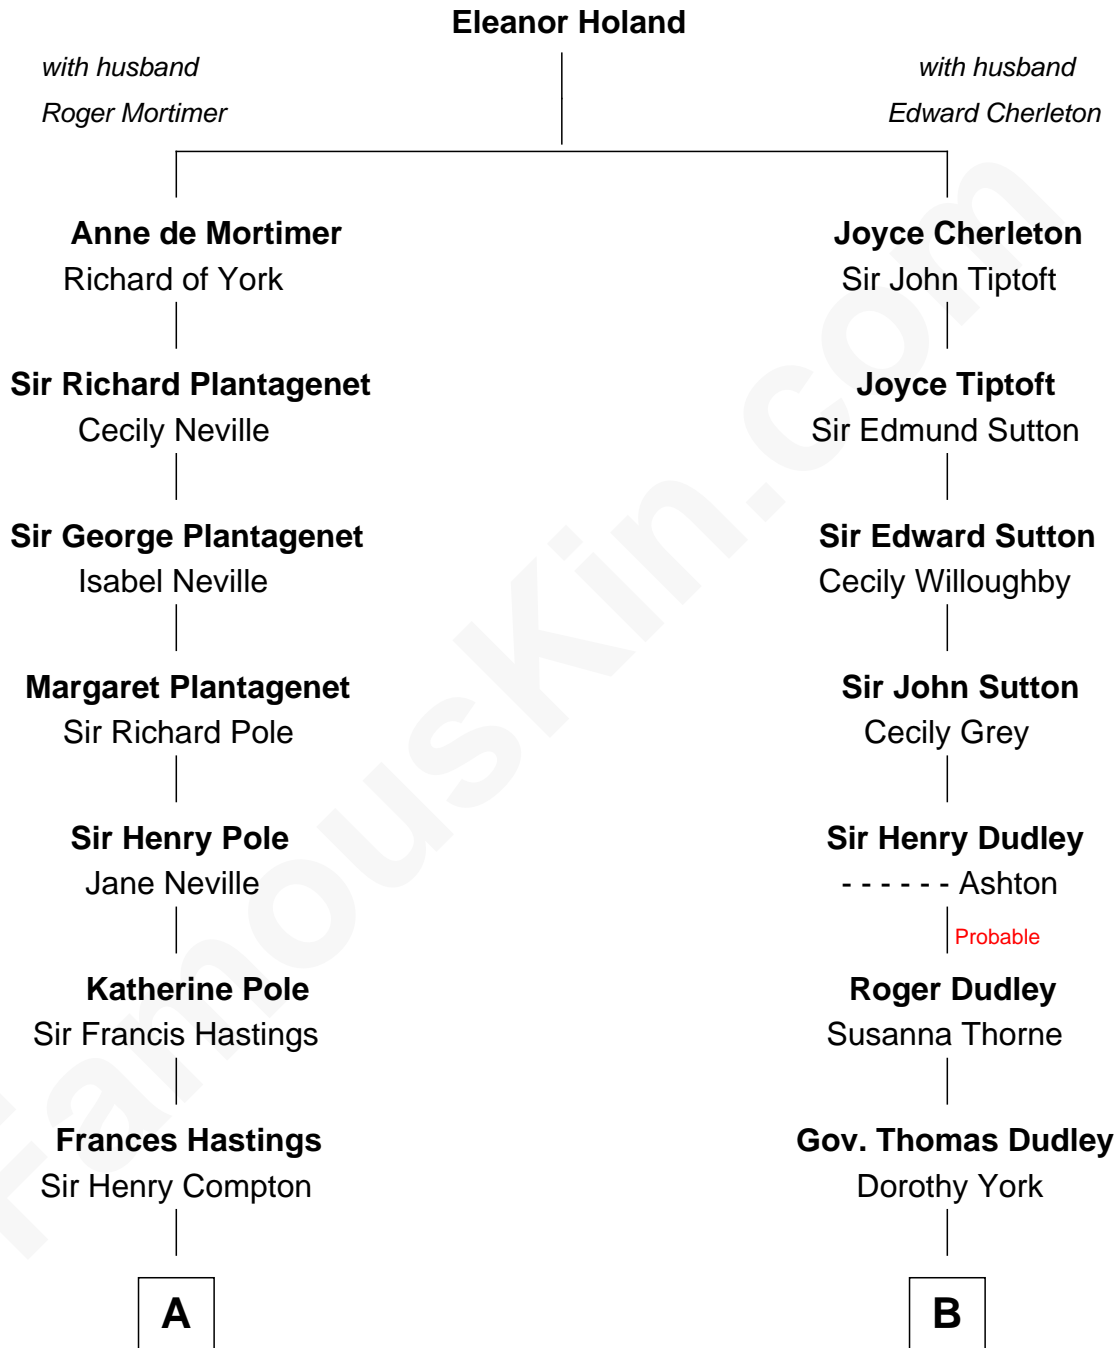

# FamousKin.com Relationship Chart of

**Princess Diana**

*Princess of Wales*

17th cousin 1 time removed of

**J. K. Simmons**

*TV and Movie Actor*

C

Edward John Spencer  
Frances Ruth Burke Roche

Princess Diana  
*Princess of Wales*

FamousKin.com