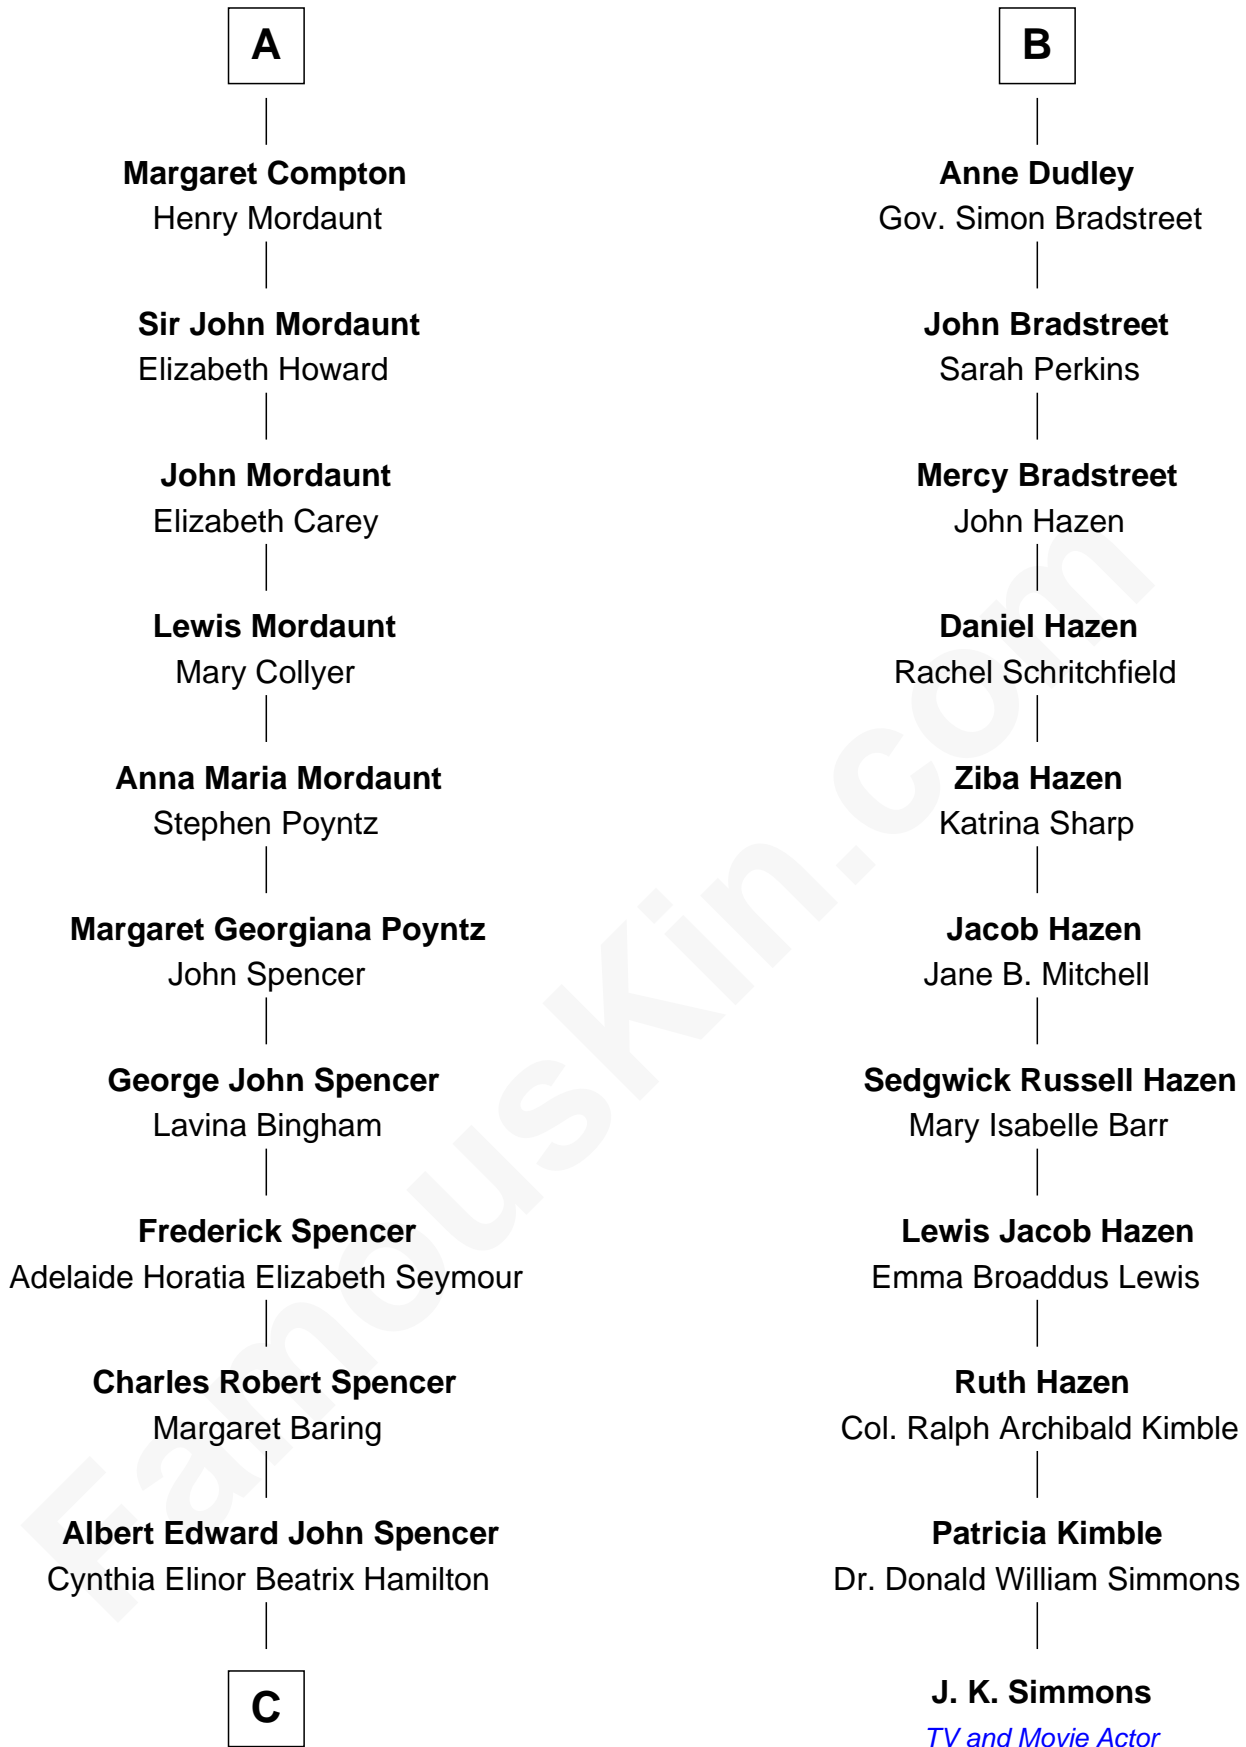

# FamousKin.com Relationship Chart of

**Princess Diana**

*Princess of Wales*

17th cousin 1 time removed of

**J. K. Simmons**

*TV and Movie Actor*

C

Edward John Spencer  
Frances Ruth Burke Roche

Princess Diana  
*Princess of Wales*

FamousKin.com