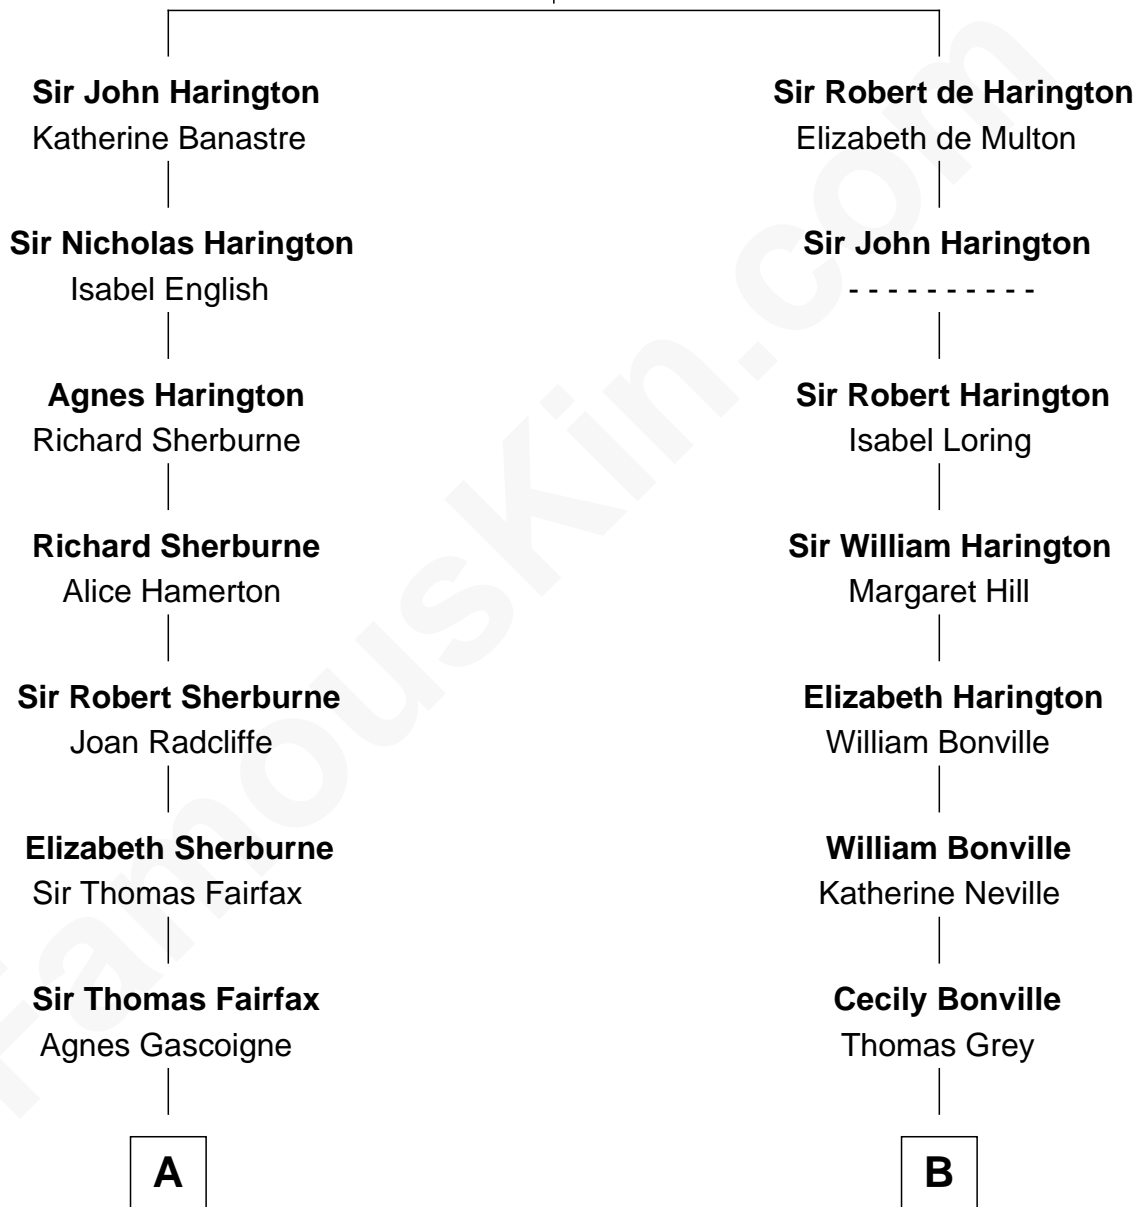

FamousKin.com Relationship Chart of

Princess Diana

Princess of Wales

21st cousin of

J. K. Simmons

TV and Movie Actor

Sir John de Harington

Joan - - - - -

C

Adelaide Horatia Elizabeth Seymour

Frederick Spencer

Charles Robert Spencer

Margaret Baring

Albert Edward John Spencer

Cynthia Elinor Beatrix Hamilton

Edward John Spencer