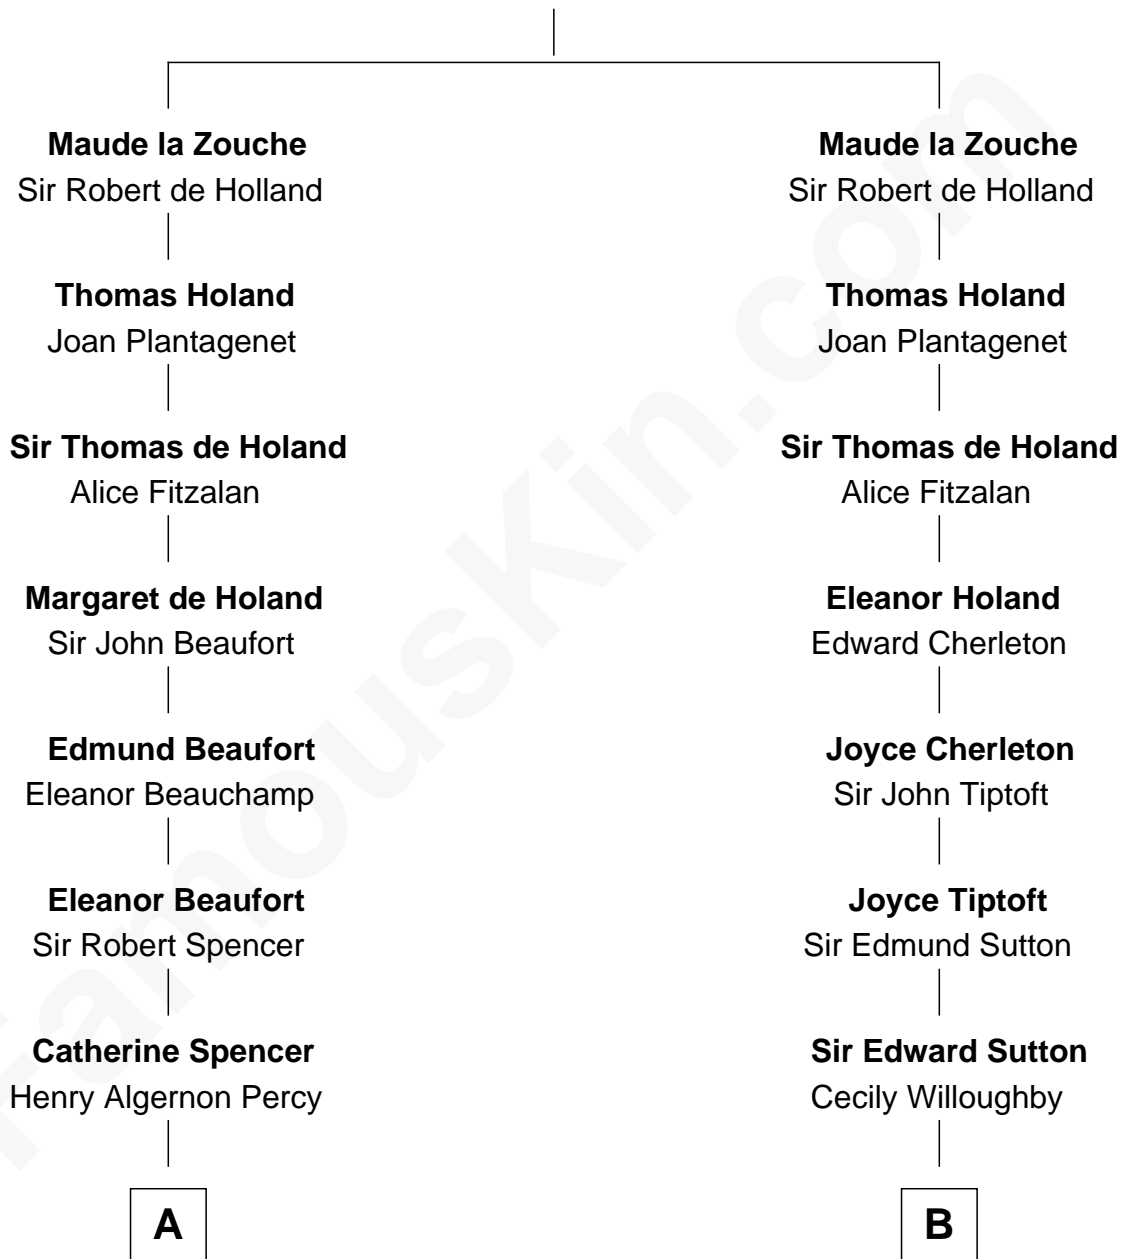

# FamousKin.com Relationship Chart of

**Princess Diana**

*Princess of Wales*

21st cousin of

**J. K. Simmons**

*TV and Movie Actor*

**Sir Alan la Zouche**

Eleanor de Segrave

**C**

**Frederick Spencer**

Adelaide Horatia Elizabeth Seymour

**Charles Robert Spencer**

Margaret Baring

**Albert Edward John Spencer**

Cynthia Elinor Beatrix Hamilton

**Edward John Spencer**

Frances Ruth Burke Roche

**Princess Diana**

*Princess of Wales*

**D**

**Sedgwick Russell Hazen**

Mary Isabelle Barr

**Lewis Jacob Hazen**

Emma Broaddus Lewis