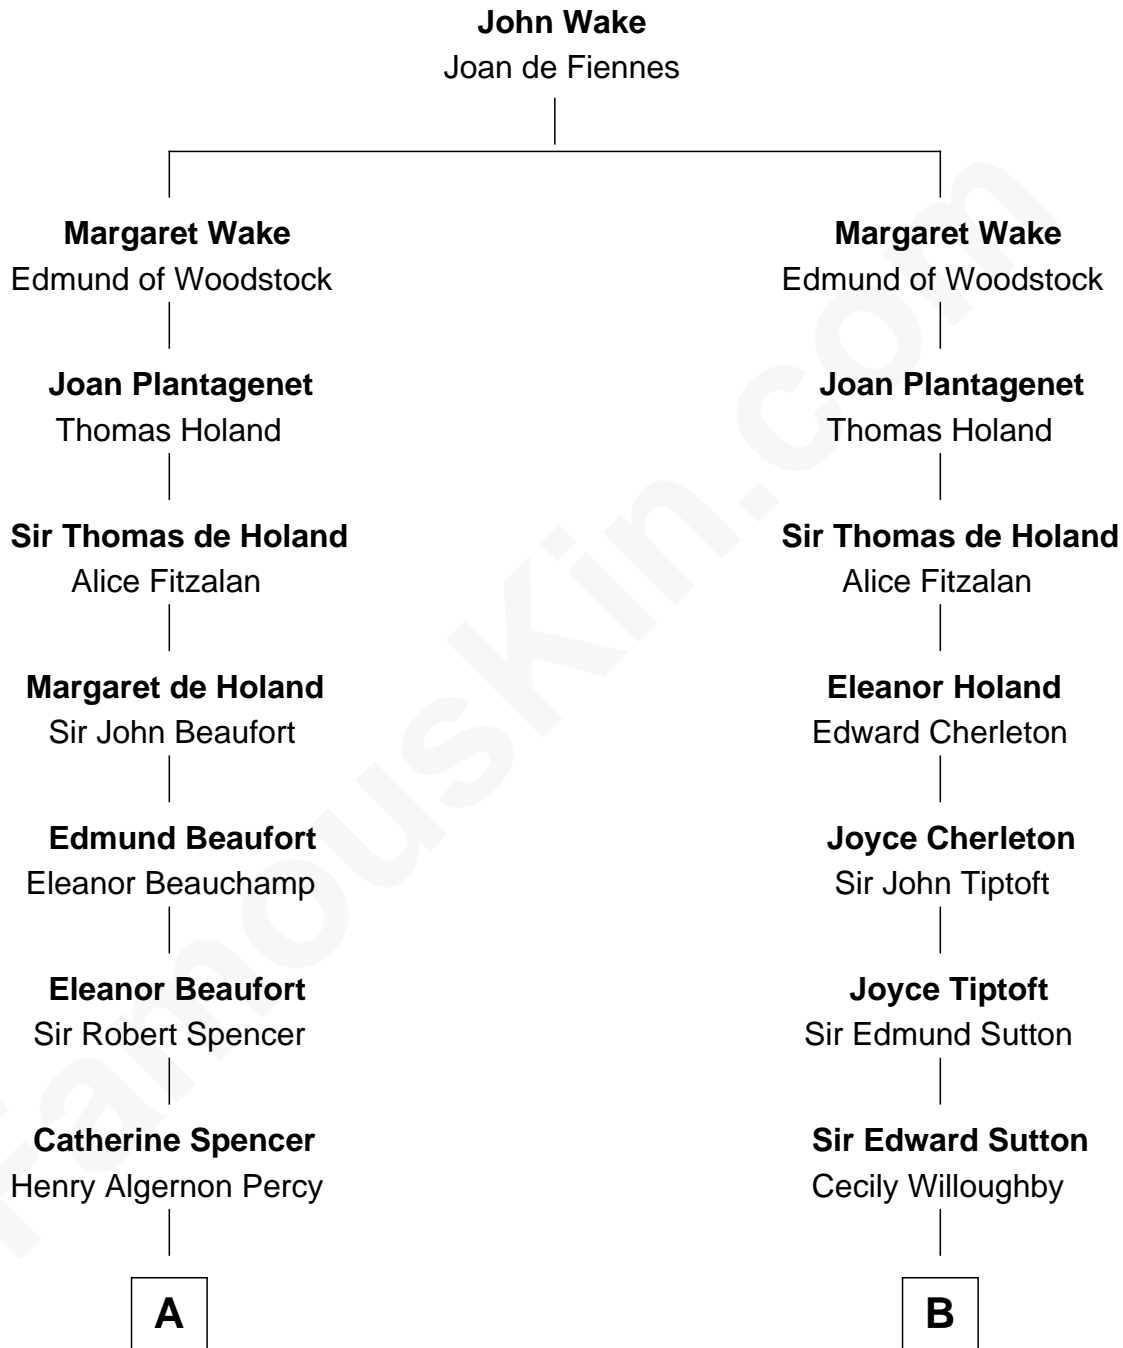

# FamousKin.com Relationship Chart of

**Princess Diana**

*Princess of Wales*

21st cousin of

**J. K. Simmons**

*TV and Movie Actor*

**C**

**Frederick Spencer**  
Adelaide Horatia Elizabeth Seymour

**Charles Robert Spencer**  
Margaret Baring

**Albert Edward John Spencer**  
Cynthia Elinor Beatrix Hamilton

**Edward John Spencer**  
Frances Ruth Burke Roche

**Princess Diana**  
*Princess of Wales*

**D**