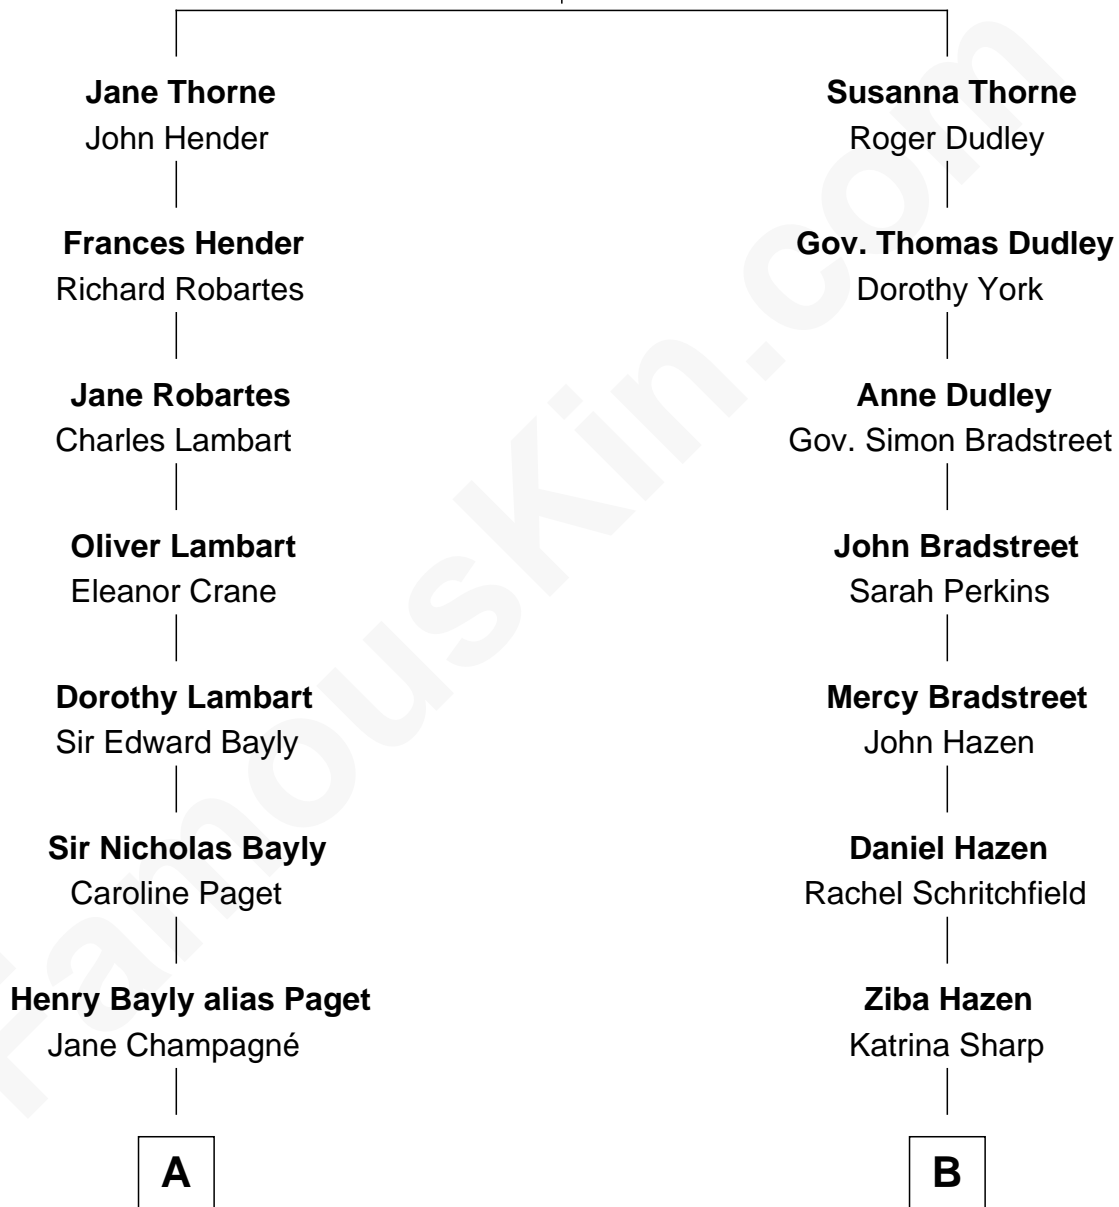

# FamousKin.com Relationship Chart of

**Princess Diana**

*Princess of Wales*

12th cousin 1 time removed of

**J. K. Simmons**

*TV and Movie Actor*

**Thomas Thorne**

Mary Purefoy

**A**

**Henry William Paget**  
Lady Caroline Elizabeth Villiers

**Lady Caroline Paget**  
Charles Gordon-Lennox

**Cecilia Catherine Gordon-Lennox**  
Charles George Bingham

**Rosalind Cecilia Caroline Bingham**  
James Albert Edward Hamilton

**Cynthia Elinor Beatrix Hamilton**  
Albert Edward John Spencer

**Edward John Spencer**  
Frances Ruth Burke Roche

**Princess Diana**  
*Princess of Wales*

**B**

**Jacob Hazen**  
Jane B. Mitchell

**Sedgwick Russell Hazen**  
Mary Isabelle Barr