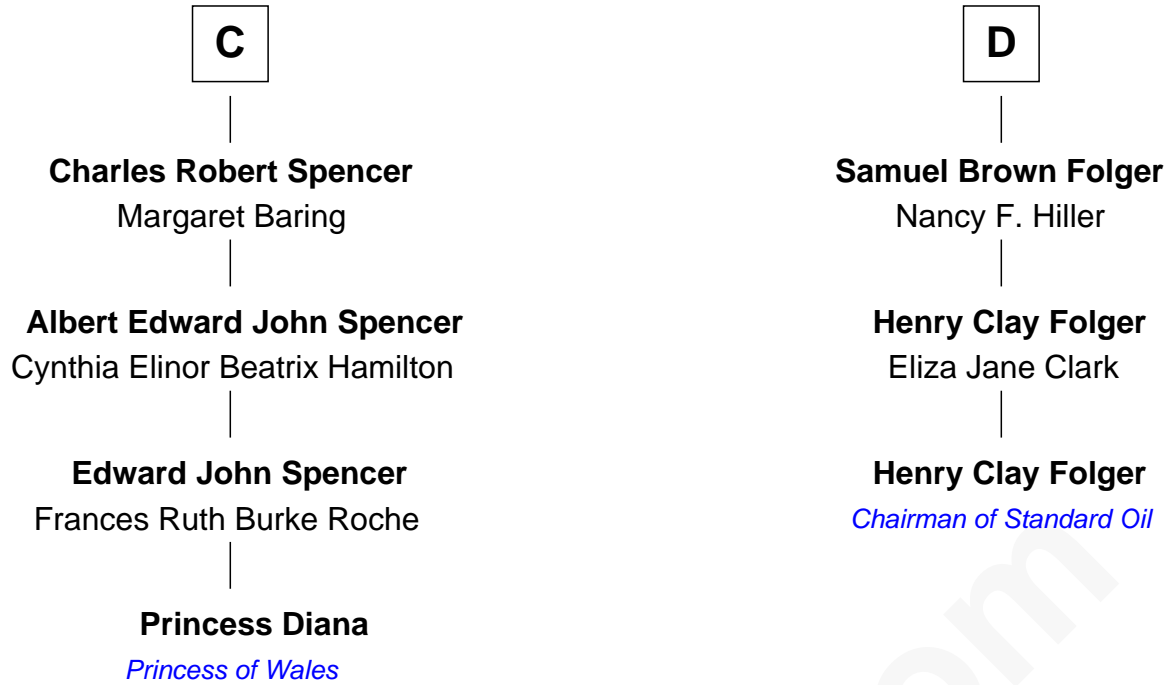

# FamousKin.com Relationship Chart of

**Princess Diana**

*Princess of Wales*

19th cousin 1 time removed of

**Henry Clay Folger**

*Founder of Folger Shakespeare Library and Chairman of Standard Oil*

**Nicholas de Stafford**

FamousKin.com