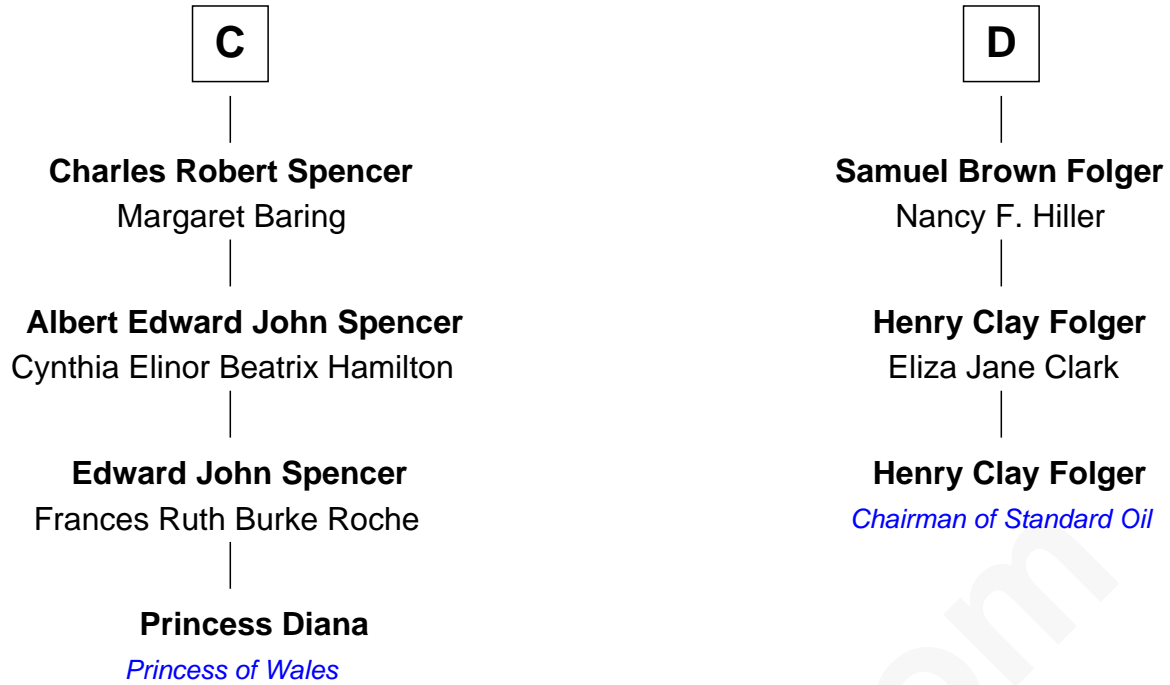

FamousKin.com Relationship Chart of

Princess Diana

Princess of Wales

19th cousin 1 time removed of

Henry Clay Folger

Founder of Folger Shakespeare Library and Chairman of Standard Oil

Ralph Basset

Hawise - - - - -

FamousKin.com