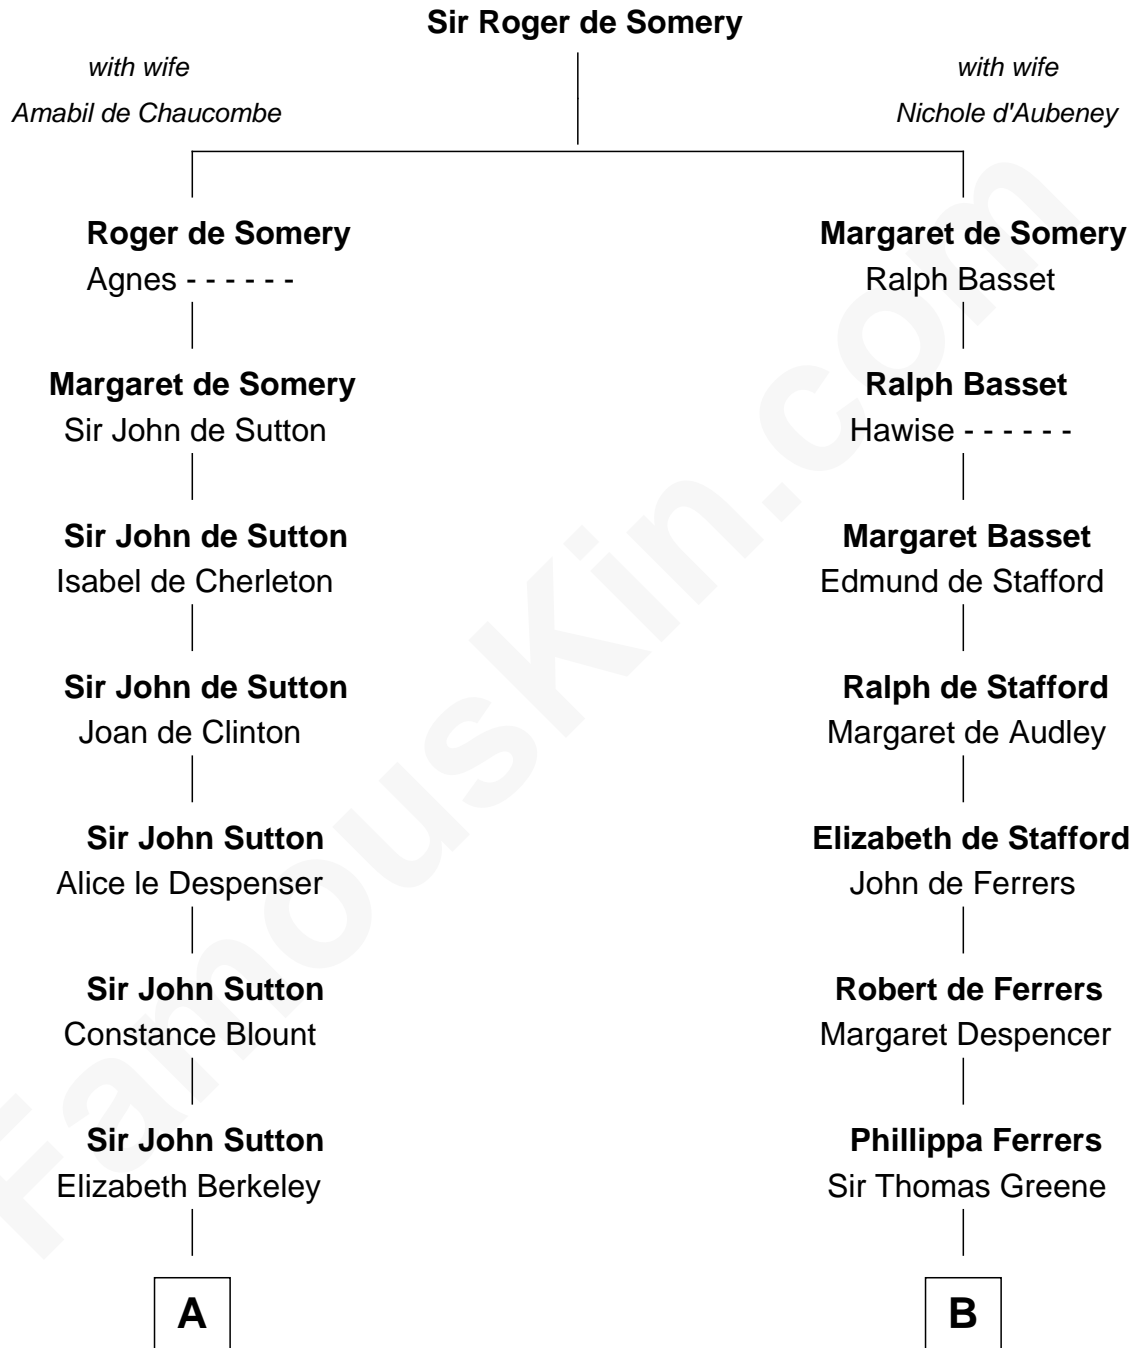

# FamousKin.com Relationship Chart of

**Princess Diana**

*Princess of Wales*

21st cousin of

**Henry Clay Folger**

*Founder of Folger Shakespeare Library and Chairman of Standard Oil*

**C**

**Adelaide Horatia Elizabeth Seymour**

Frederick Spencer

**Charles Robert Spencer**

Margaret Baring

**Albert Edward John Spencer**

Cynthia Elinor Beatrix Hamilton

**Edward John Spencer**

Frances Ruth Burke Roche

**Princess Diana**

*Princess of Wales*

**D**

**Peleg Slocum**

Elizabeth Brown

**Rebecca Slocum**

George Folger

**Samuel Brown Folger**

Nancy F. Hiller

**Henry Clay Folger**

Eliza Jane Clark

**Henry Clay Folger**

*Chairman of Standard Oil*