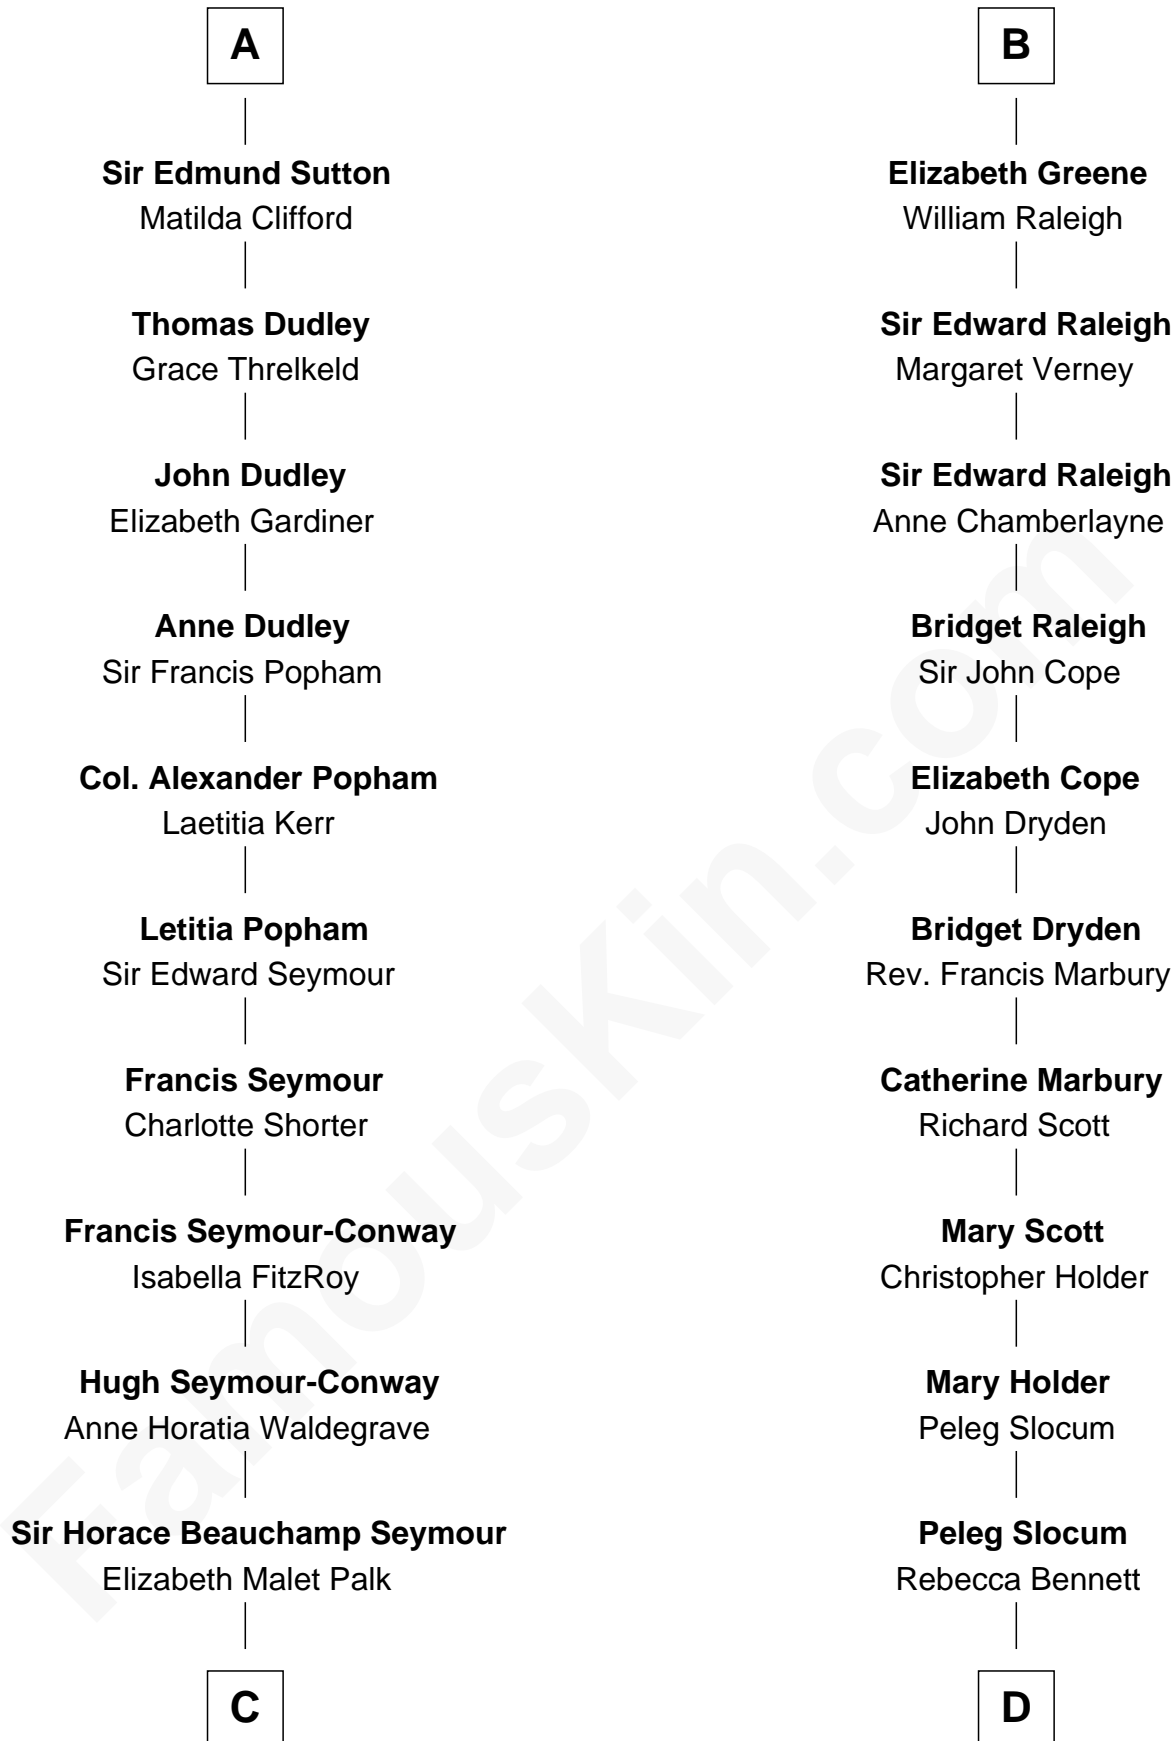

# FamousKin.com Relationship Chart of

**Princess Diana**

*Princess of Wales*

21st cousin of

**Henry Clay Folger**

*Founder of Folger Shakespeare Library and Chairman of Standard Oil*

**C**

**Adelaide Horatia Elizabeth Seymour**

Frederick Spencer

**Charles Robert Spencer**

Margaret Baring

**Albert Edward John Spencer**

Cynthia Elinor Beatrix Hamilton

**Edward John Spencer**

Frances Ruth Burke Roche

**Princess Diana**

*Princess of Wales*

**D**

**Peleg Slocum**

Elizabeth Brown

**Rebecca Slocum**

George Folger

**Samuel Brown Folger**

Nancy F. Hiller