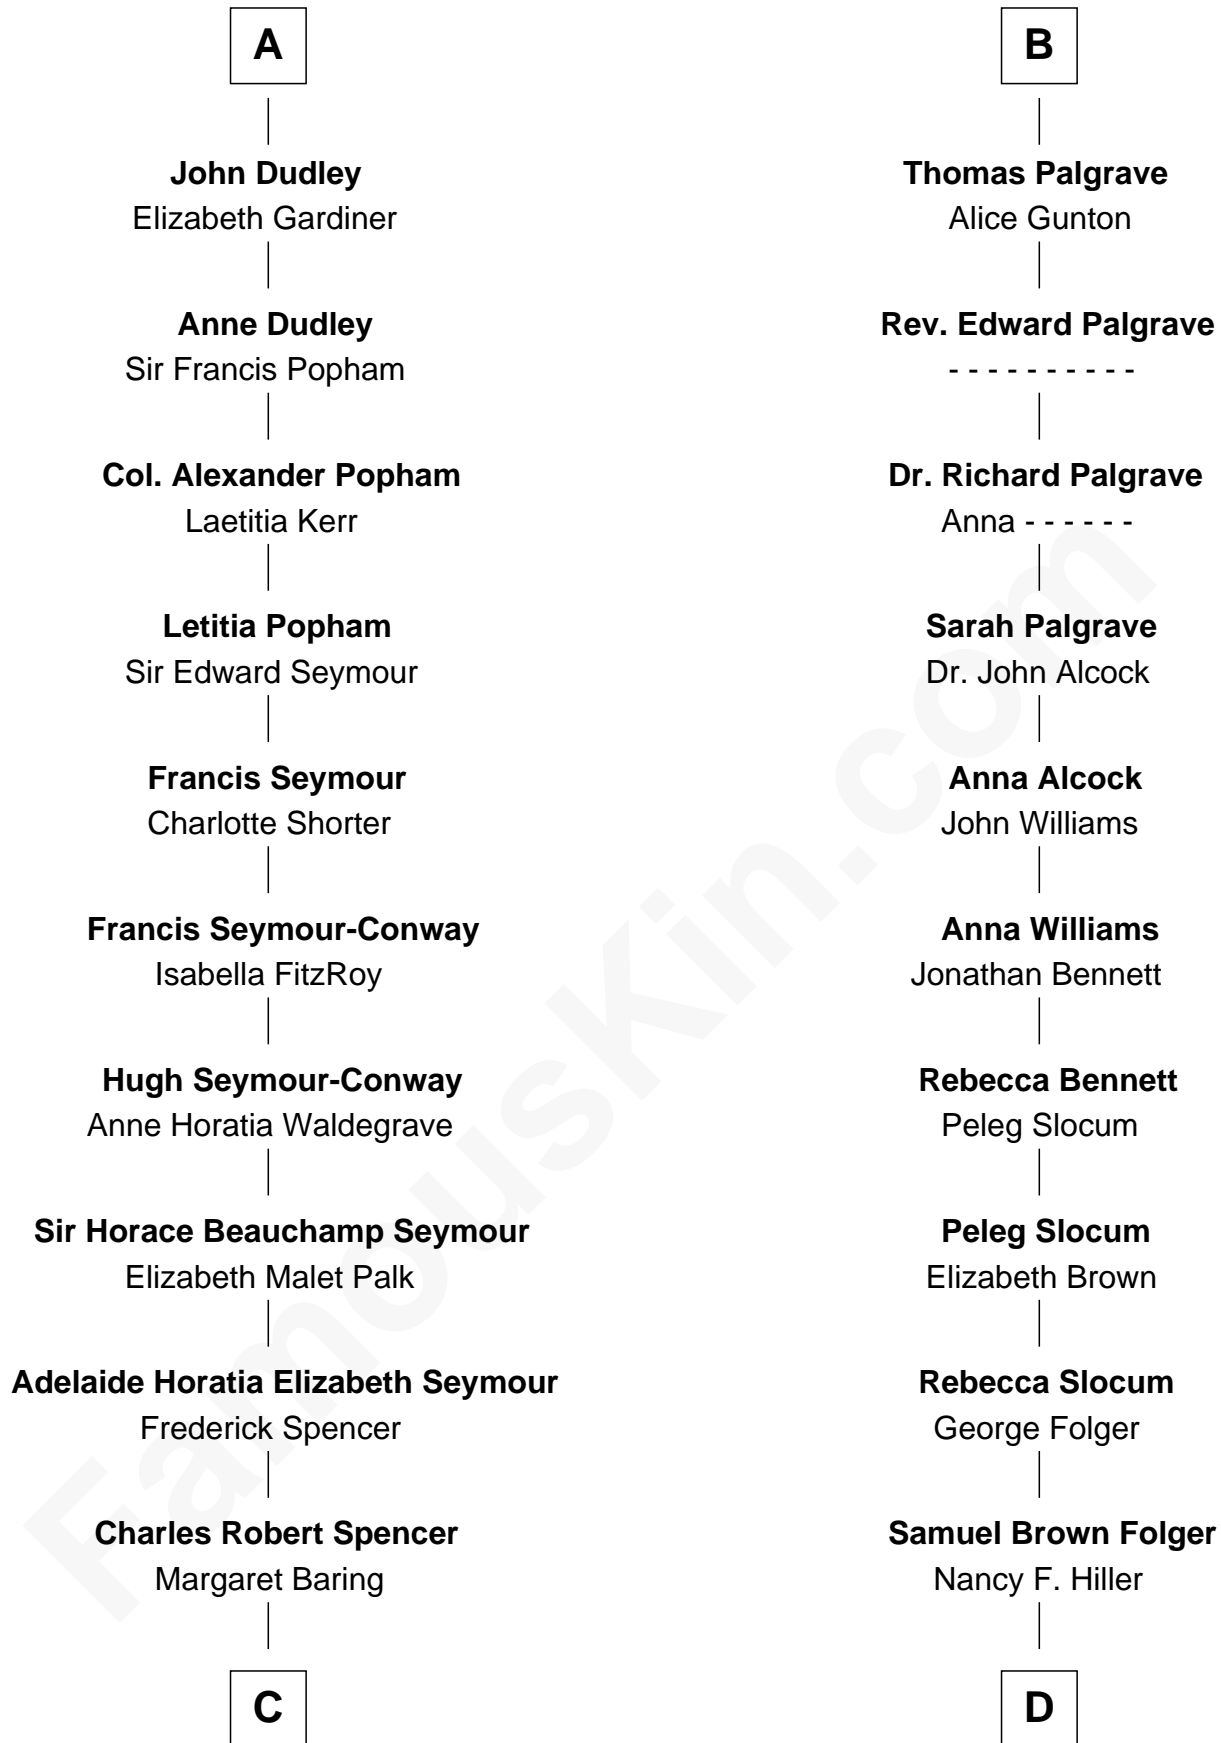

FamousKin.com Relationship Chart of

Princess Diana

Princess of Wales

18th cousin 1 time removed of

Henry Clay Folger

Founder of Folger Shakespeare Library and Chairman of Standard Oil

Henry Plantagenet

Maud de Chaworth

Mary Plantagenet

Henry de Percy

Sir Henry Percy

Margaret de Neville

Sir Henry Percy

Elizabeth Mortimer

Elizabeth Percy

Sir John Clifford

Richard Fitzalan

Sir Richard Fitzalan

Elizabeth de Bohun

Elizabeth Fitzalan

Sir Robert Goushill

Elizabeth Goushill

Sir Robert Wingfield

Elizabeth Wingfield

Sir William Brandon

Eleanor Brandon

John Glemham

Anne Glemham

Henry Palgrave

B

FamousKin.com