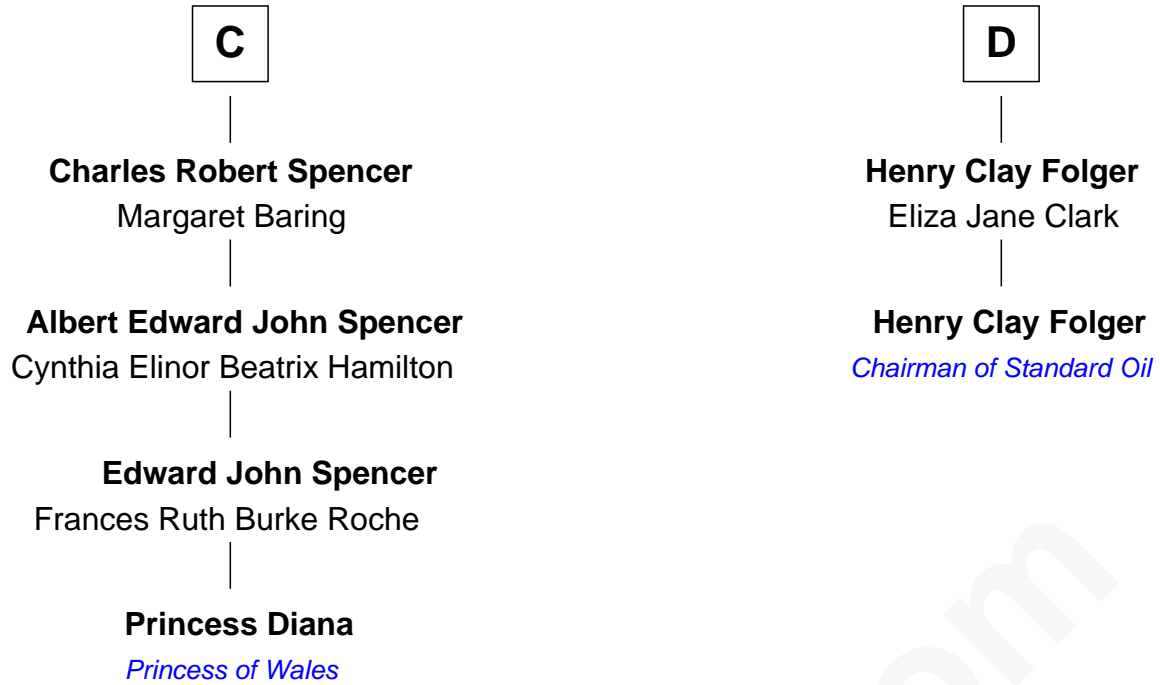

FamousKin.com

Relationship Chart of

Princess Diana

Princess of Wales

18th cousin 2 times removed of

Henry Clay Folger

Founder of Folger Shakespeare Library and Chairman of Standard Oil

Bartholomew de Badlesmere

Elizabeth de Badlesmere

Sir William de Bohun

Elizabeth de Bohun

Sir Richard Fitzalan

Elizabeth Fitzalan

Sir Robert Goushill

Elizabeth Goushill

Sir Robert Wingfield

Elizabeth Wingfield

Sir William Brandon

Eleanor Brandon

John Glemham

Anne Glemham

Henry Palgrave

B

FamousKin.com