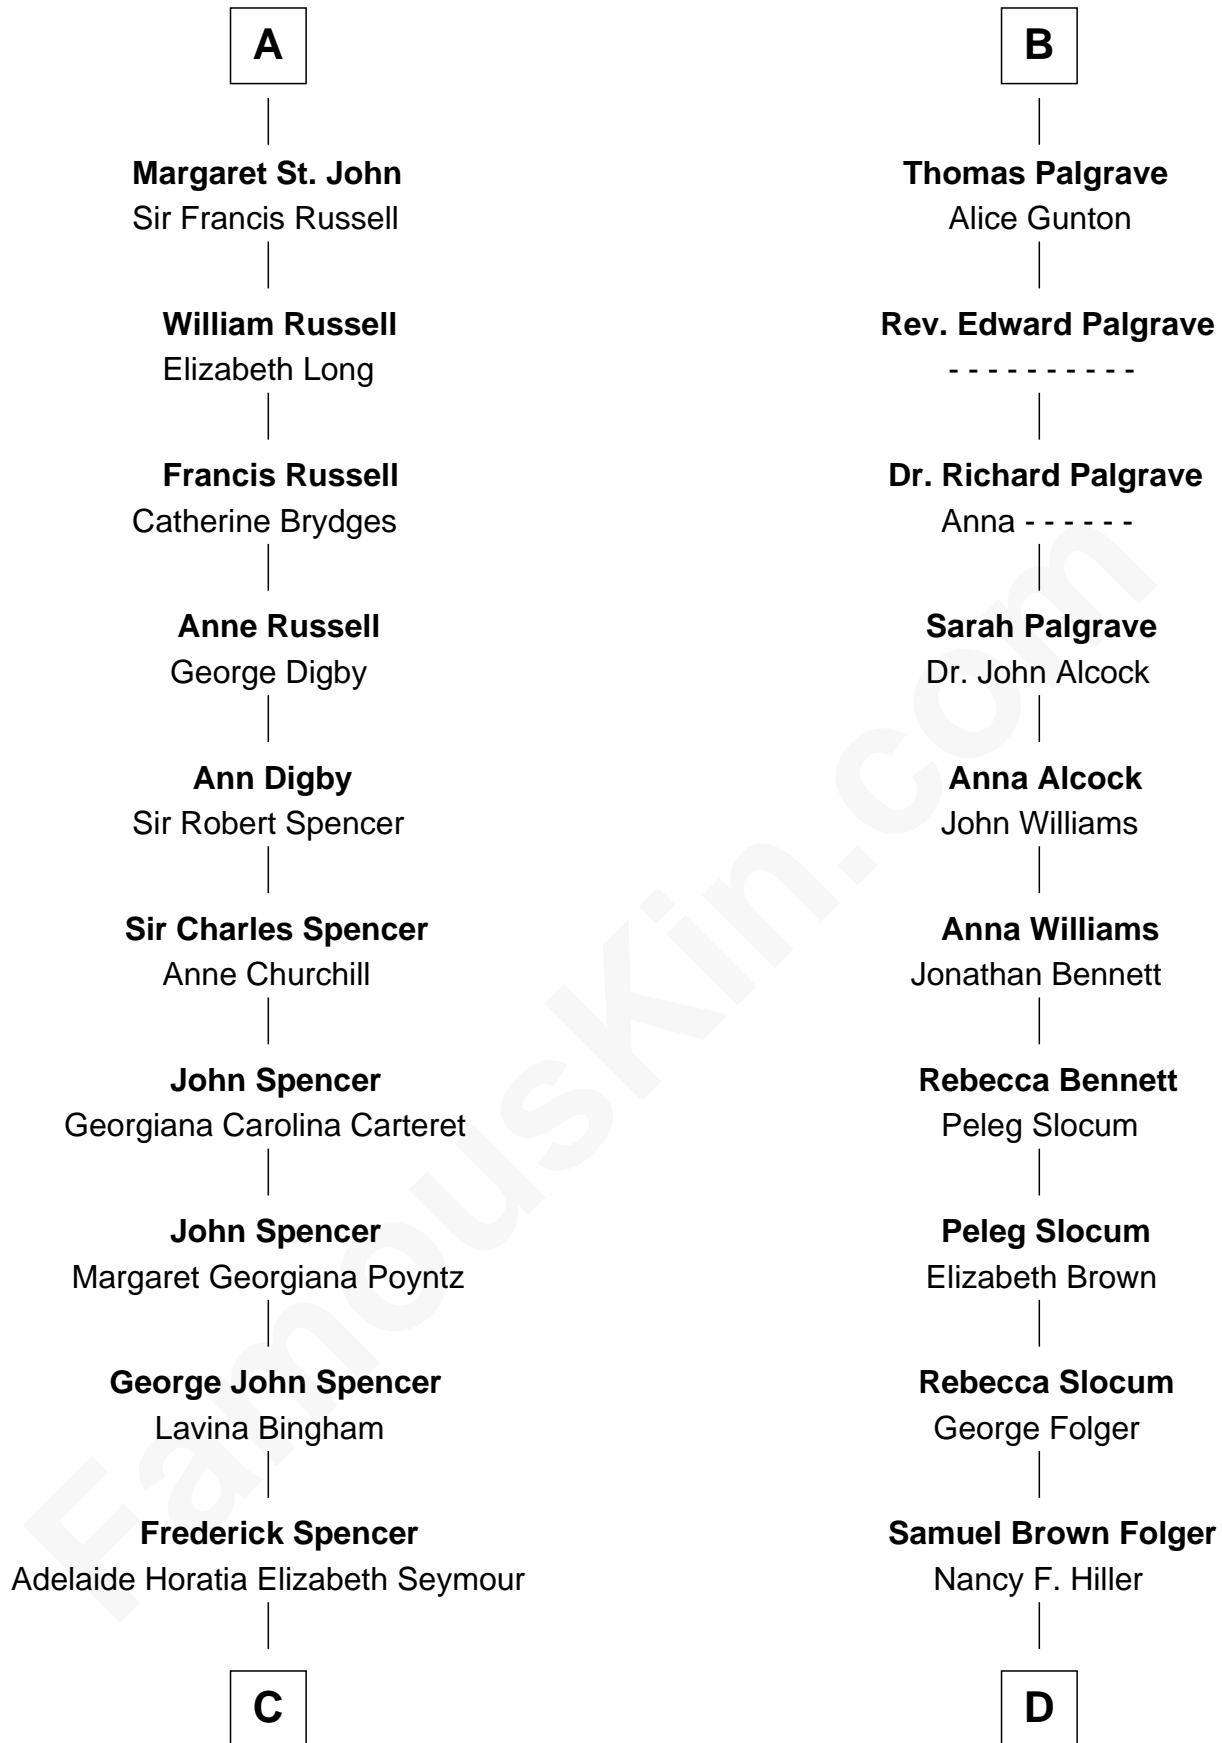

FamousKin.com

Relationship Chart of

Princess Diana

Princess of Wales

18th cousin 2 times removed of

Henry Clay Folger

Founder of Folger Shakespeare Library and Chairman of Standard Oil

Bartholomew de Badlesmere

Margaret de Clare

Margaret de Badlesmere

Sir John de Tibetot

Sir Robert de Tibetot

Margaret Deincourt

Elizabeth de Tibetot

Sir Philip le Despencer

Margery Despencer

Elizabeth de Badlesmere

Sir William de Bohun

Elizabeth de Bohun

Sir Richard Fitzalan

Elizabeth Fitzalan

Sir Robert Goushill

Elizabeth Goushill

Sir Robert Wingfield

Elizabeth Wingfield

Sir William Brandon

Eleanor Brandon

John Glemham

Anne Glemham

Henry Palgrave

B

FamousKin.com