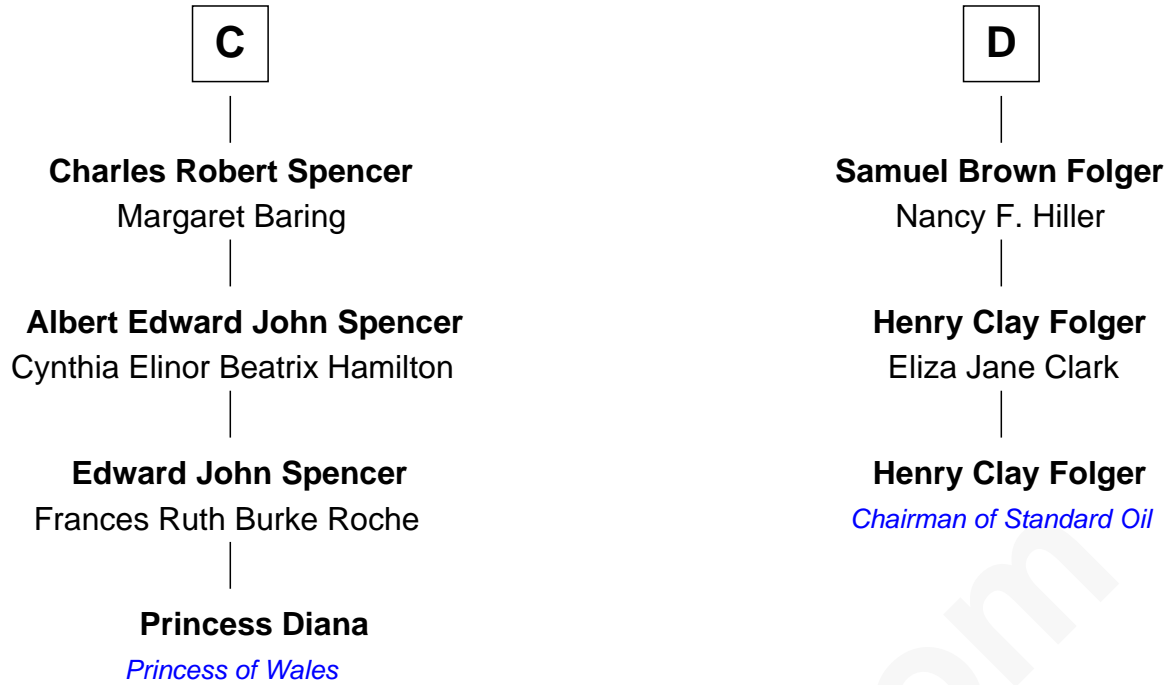

FamousKin.com Relationship Chart of

Princess Diana

Princess of Wales

19th cousin 1 time removed of

Henry Clay Folger

Founder of Folger Shakespeare Library and Chairman of Standard Oil

FamousKin.com