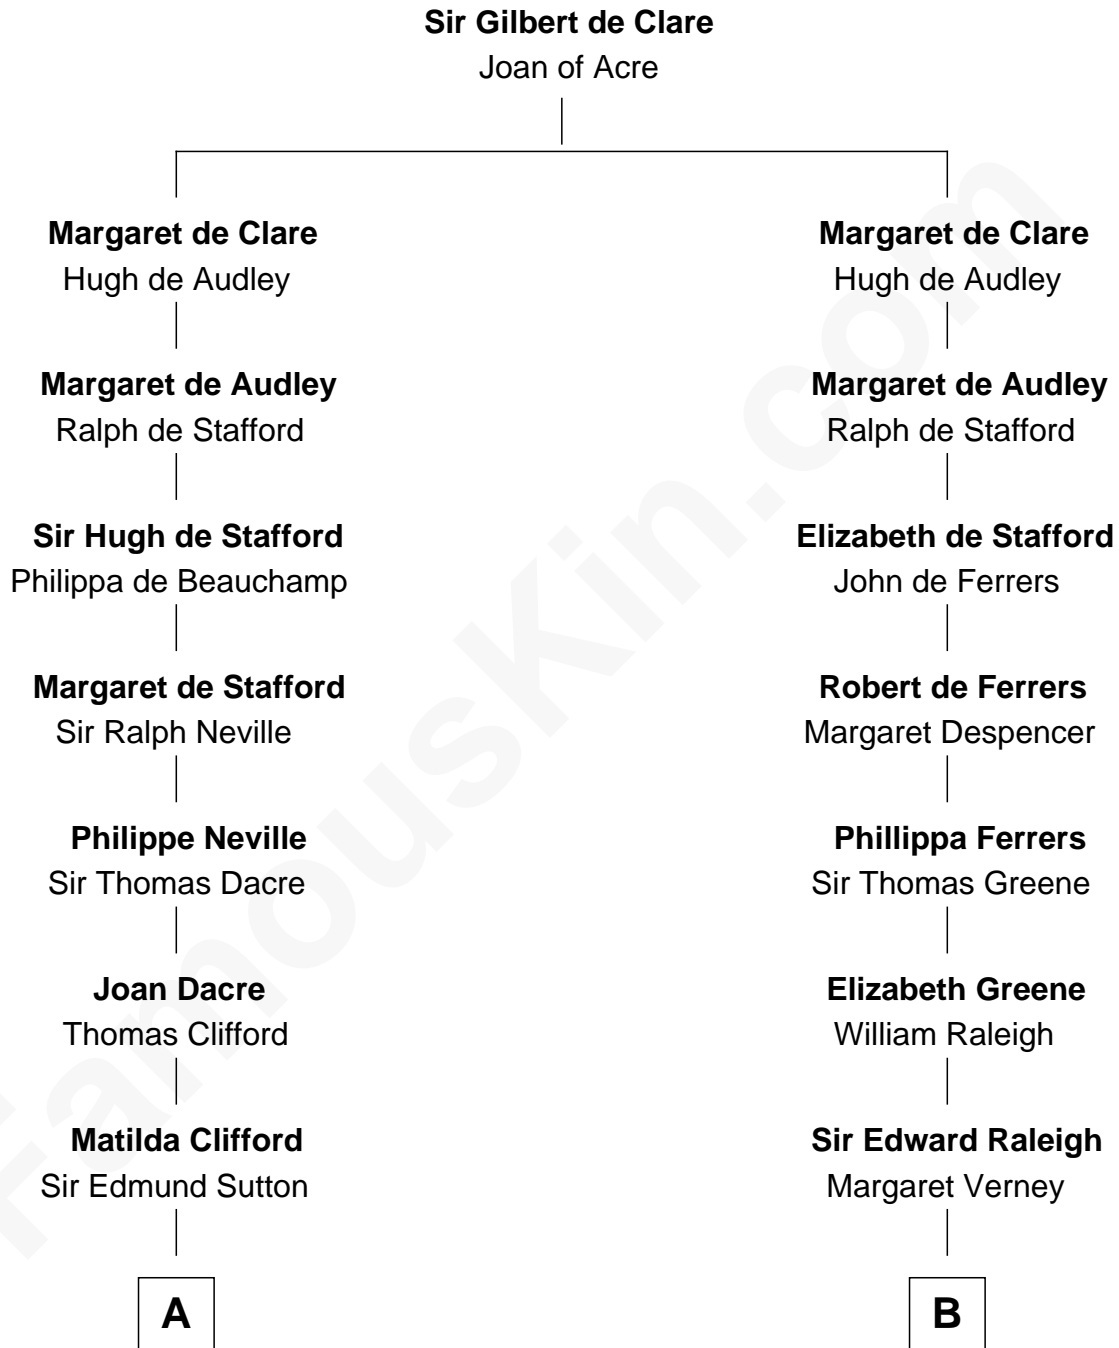

FamousKin.com Relationship Chart of

Princess Diana

Princess of Wales

19th cousin 1 time removed of

Henry Clay Folger

Founder of Folger Shakespeare Library and Chairman of Standard Oil

FamousKin.com