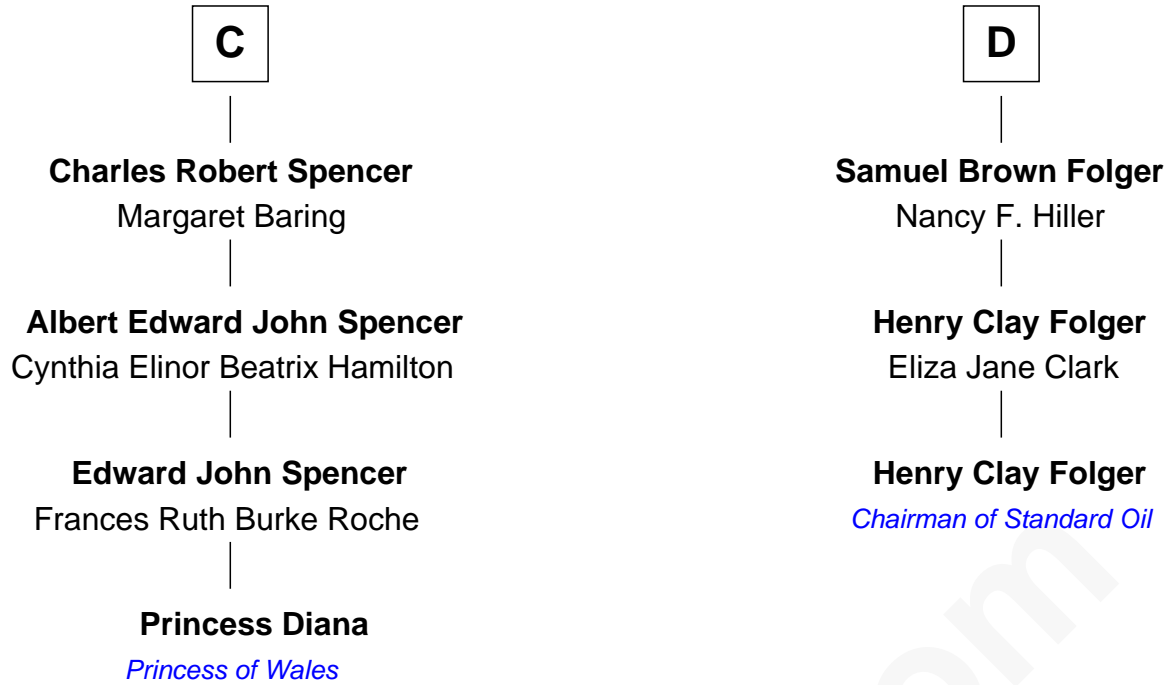

FamousKin.com Relationship Chart of

Princess Diana

Princess of Wales

19th cousin 1 time removed of

Henry Clay Folger

Founder of Folger Shakespeare Library and Chairman of Standard Oil

Sir Hugh le Despencer

Isabella de Beauchamp

Sir Thomas Greene

Elizabeth Greene

William Raleigh

Sir Edward Raleigh

Margaret Verney

B

FamousKin.com