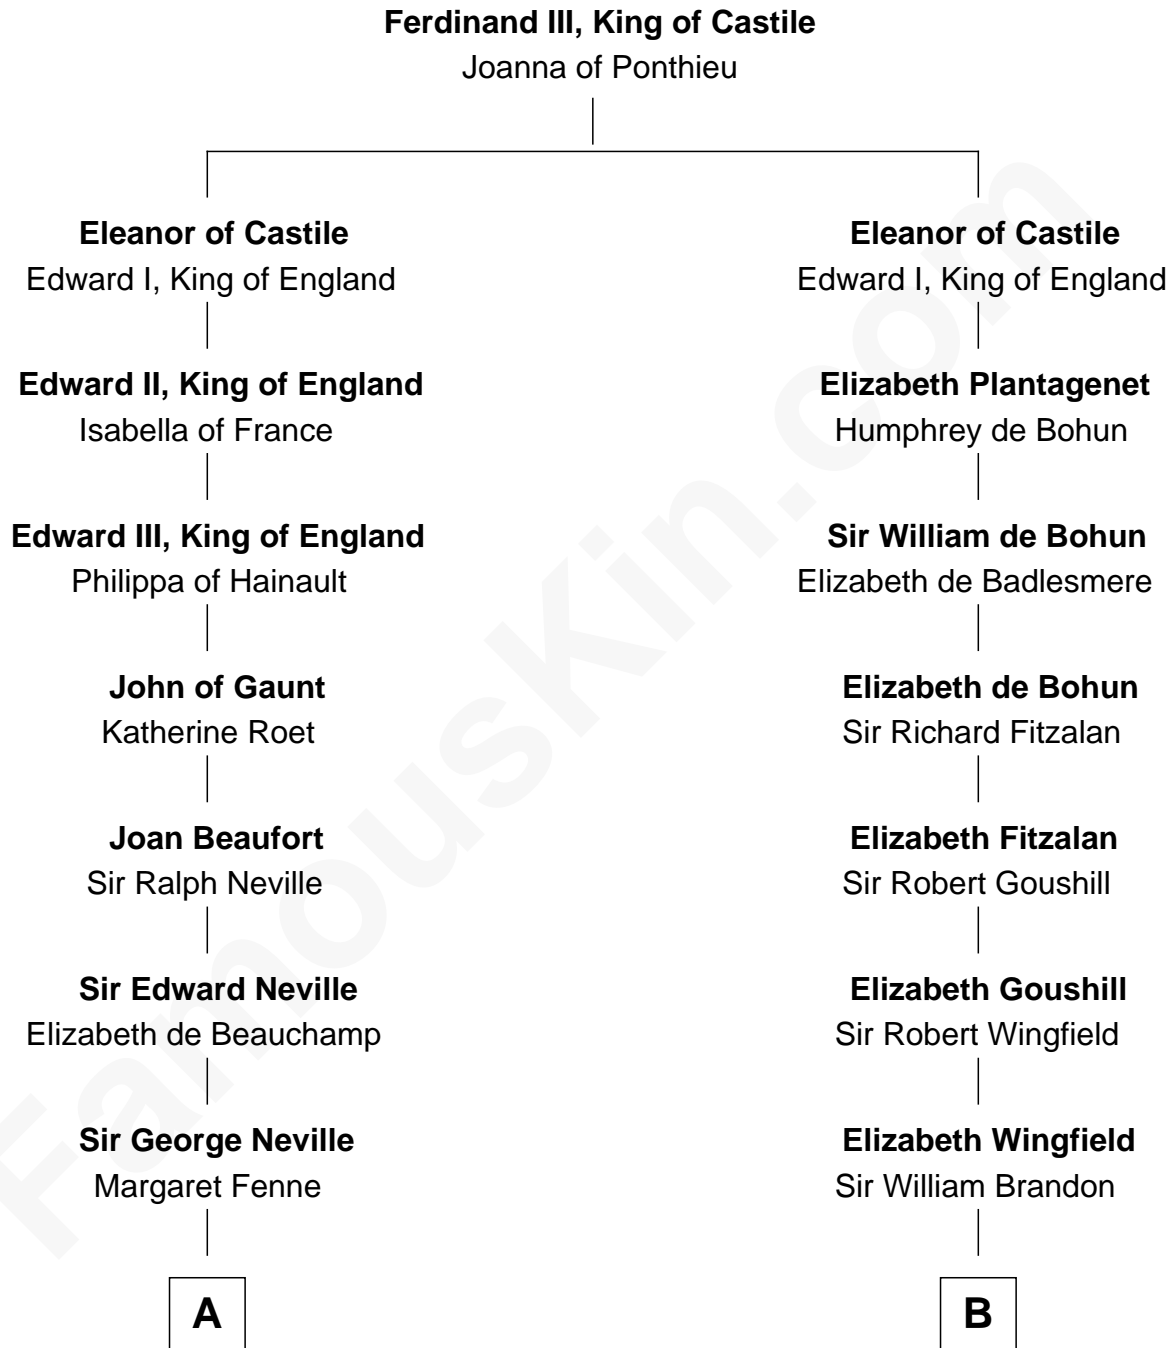

# FamousKin.com Relationship Chart of

**Princess Diana**

*Princess of Wales*

20th cousin 1 time removed of

**Henry Clay Folger**

*Founder of Folger Shakespeare Library and Chairman of Standard Oil*

**C**

**Frederick Spencer**

Adelaide Horatia Elizabeth Seymour

**Charles Robert Spencer**

Margaret Baring

**Albert Edward John Spencer**

Cynthia Elinor Beatrix Hamilton

**Edward John Spencer**

Frances Ruth Burke Roche

**Princess Diana**

*Princess of Wales*

**D**

**Rebecca Slocum**

George Folger

**Samuel Brown Folger**

Nancy F. Hiller

**Henry Clay Folger**

Eliza Jane Clark