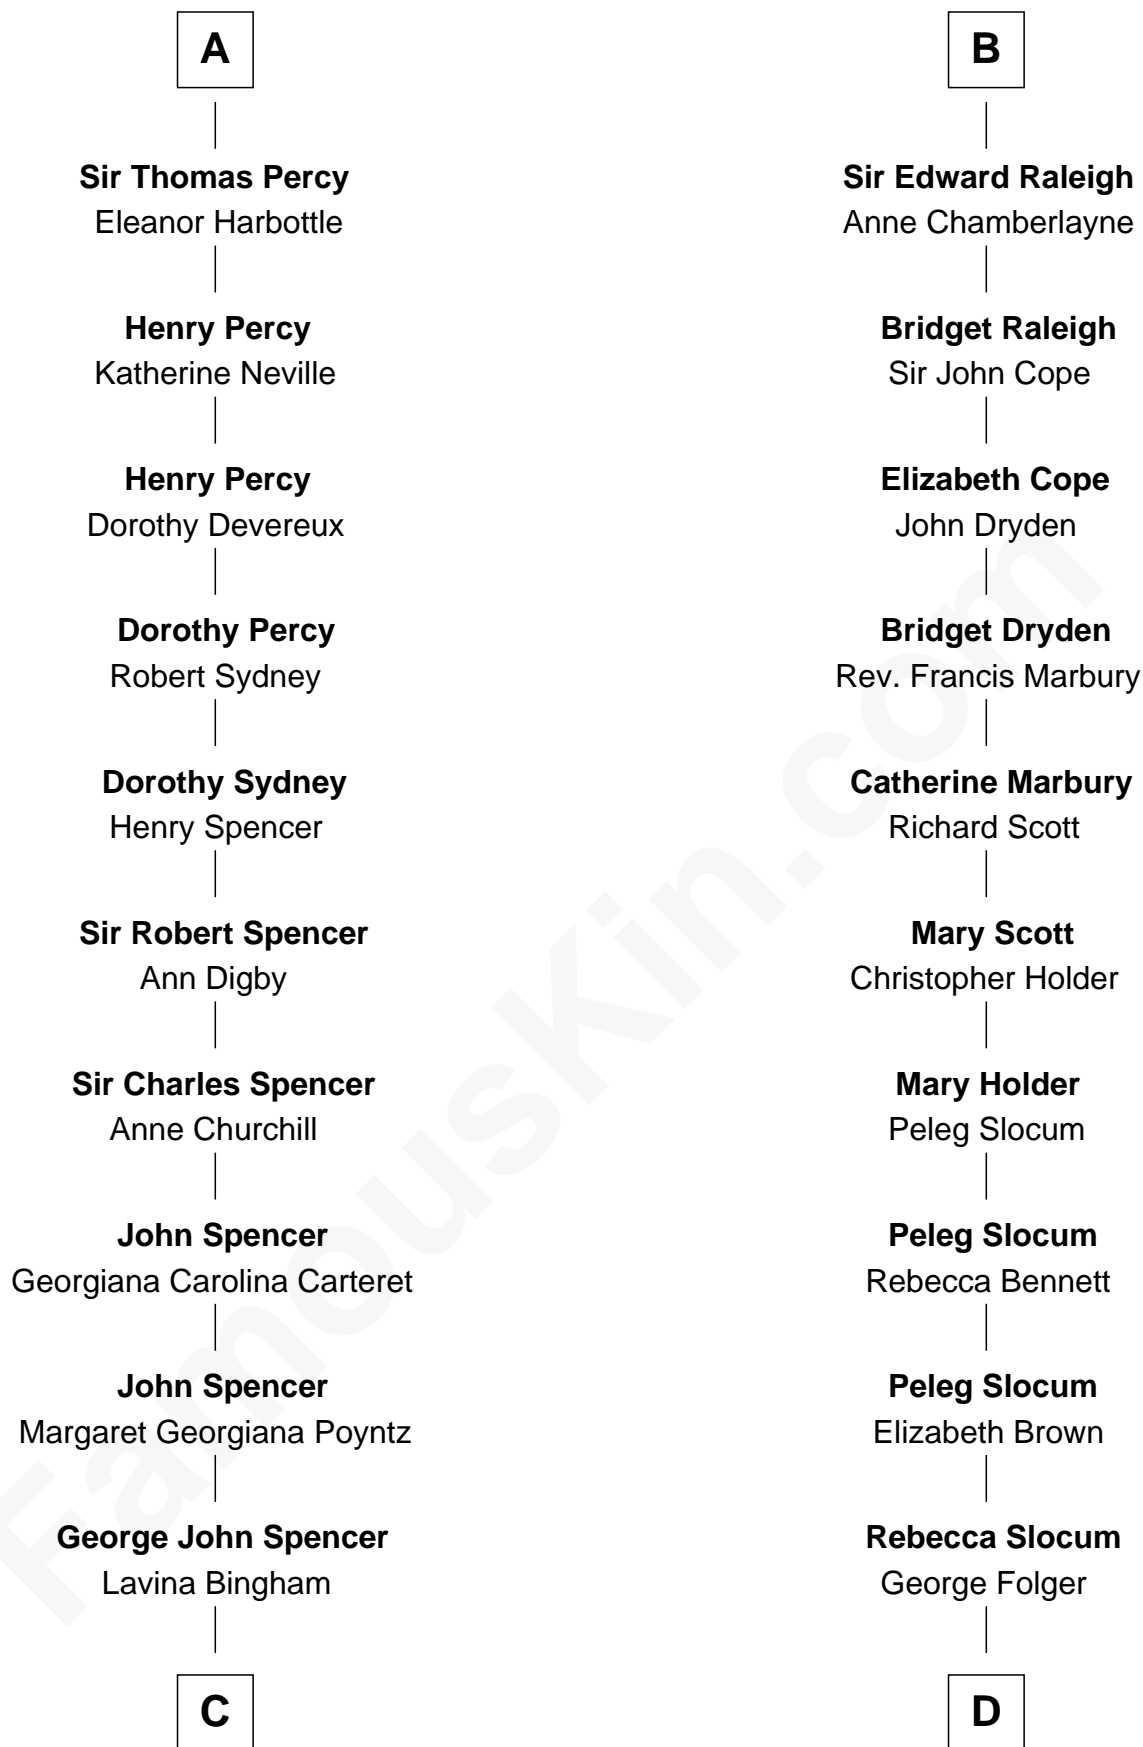

## Relationship Chart of

### Princess Diana

Princess of Wales

19th cousin 2 times removed of

### Henry Clay Folger

Founder of Folger Shakespeare Library and Chairman of Standard Oil

**C**

**Frederick Spencer**

Adelaide Horatia Elizabeth Seymour

**Charles Robert Spencer**

Margaret Baring

**Albert Edward John Spencer**