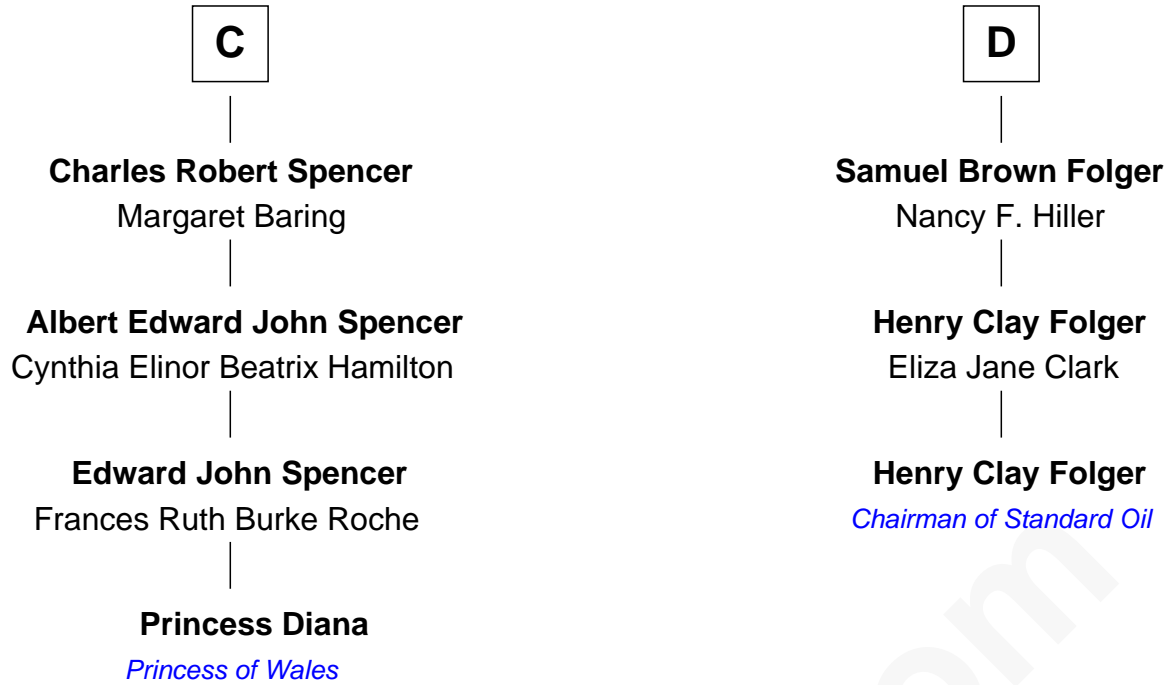

FamousKin.com Relationship Chart of

Princess Diana

Princess of Wales

19th cousin 1 time removed of

Henry Clay Folger

Founder of Folger Shakespeare Library and Chairman of Standard Oil

Sir Edmund Boteler

Joan FitzGerald

Phillippa Ferrers

Elizabeth Greene

William Raleigh

Sir Edward Raleigh

Margaret Verney

B

FamousKin.com