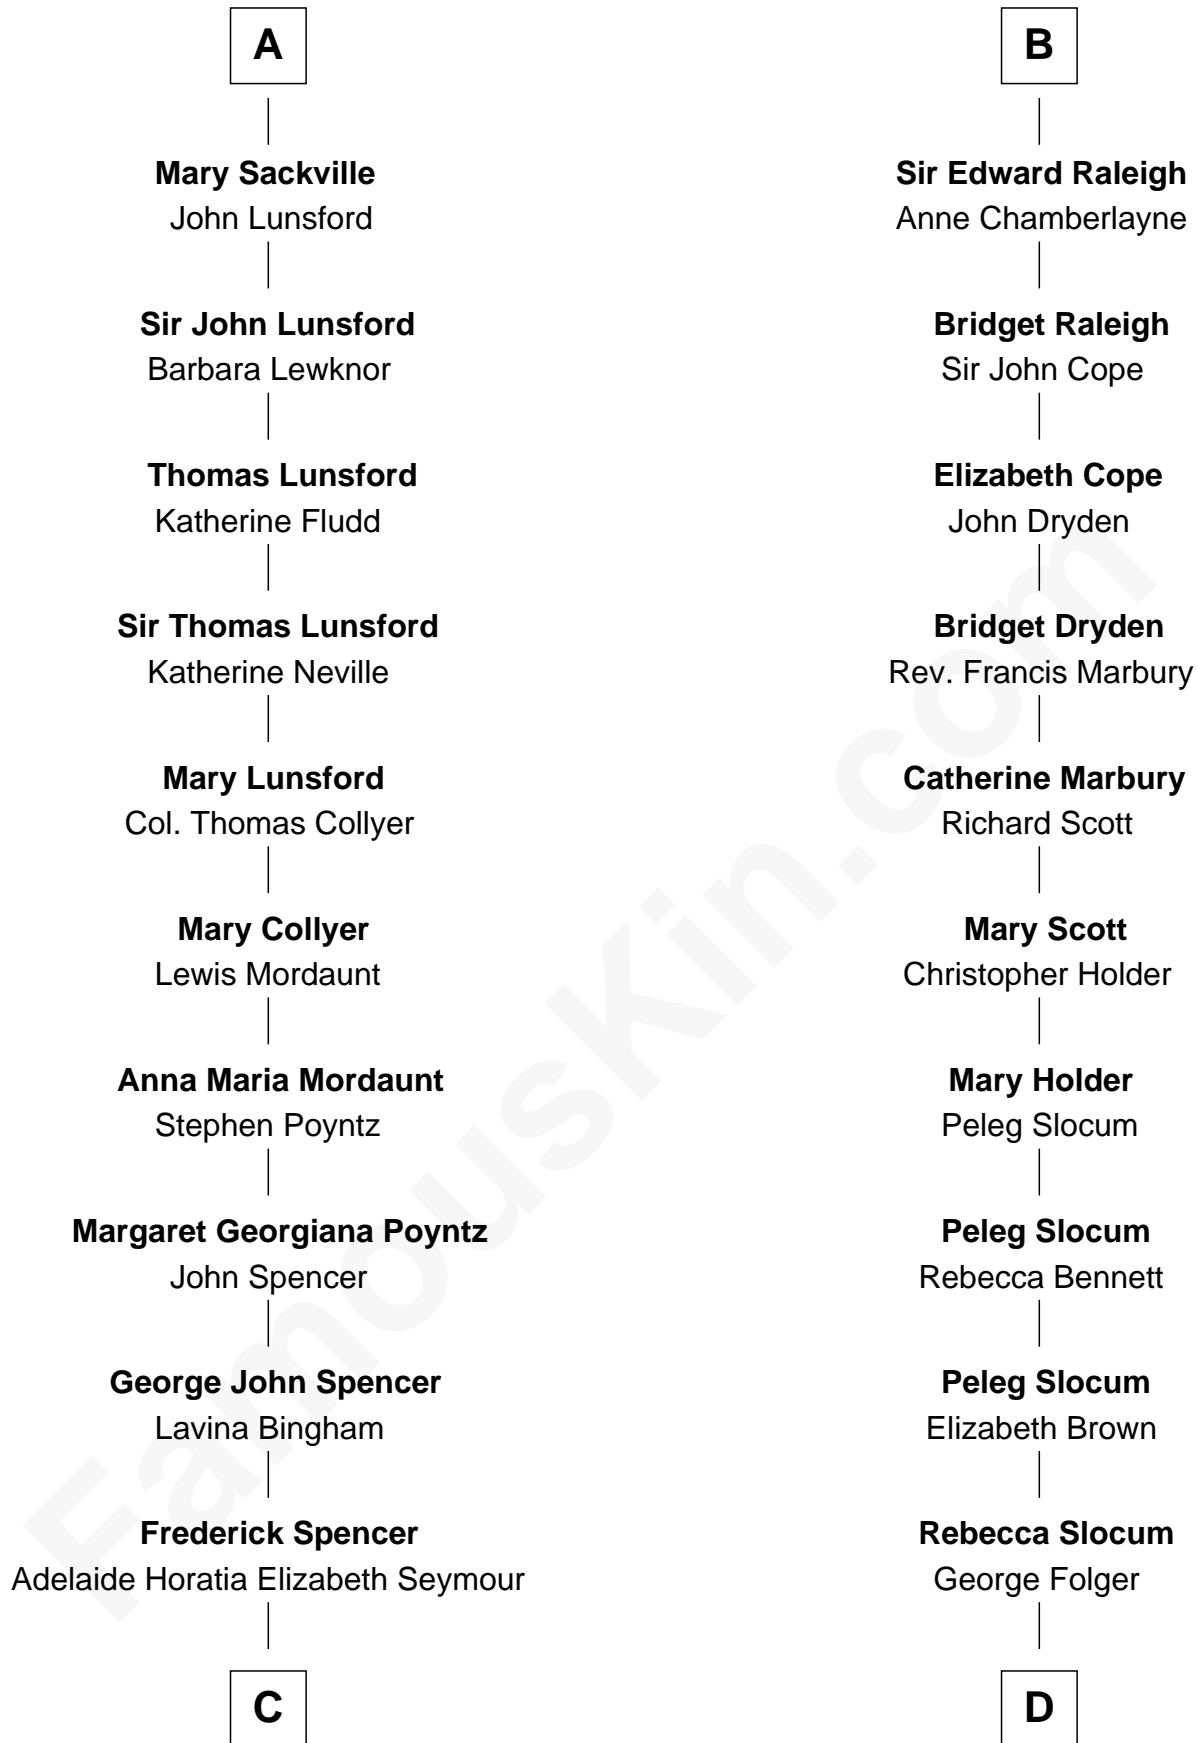

FamousKin.com Relationship Chart of

Princess Diana

Princess of Wales

19th cousin 1 time removed of

Henry Clay Folger

Founder of Folger Shakespeare Library and Chairman of Standard Oil

Sir Edmund Boteler

Joan FitzGerald

Eleanor de Bohun

Pernel le Boteler

Sir Gilbert Talbot

Sir Richard Talbot

Ankaret le Strange

Mary Talbot

Sir Thomas Greene

Sir Thomas Greene

Phillippa Ferrers

Elizabeth Greene

William Raleigh

Sir Edward Raleigh

Margaret Verney

B

FamousKin.com