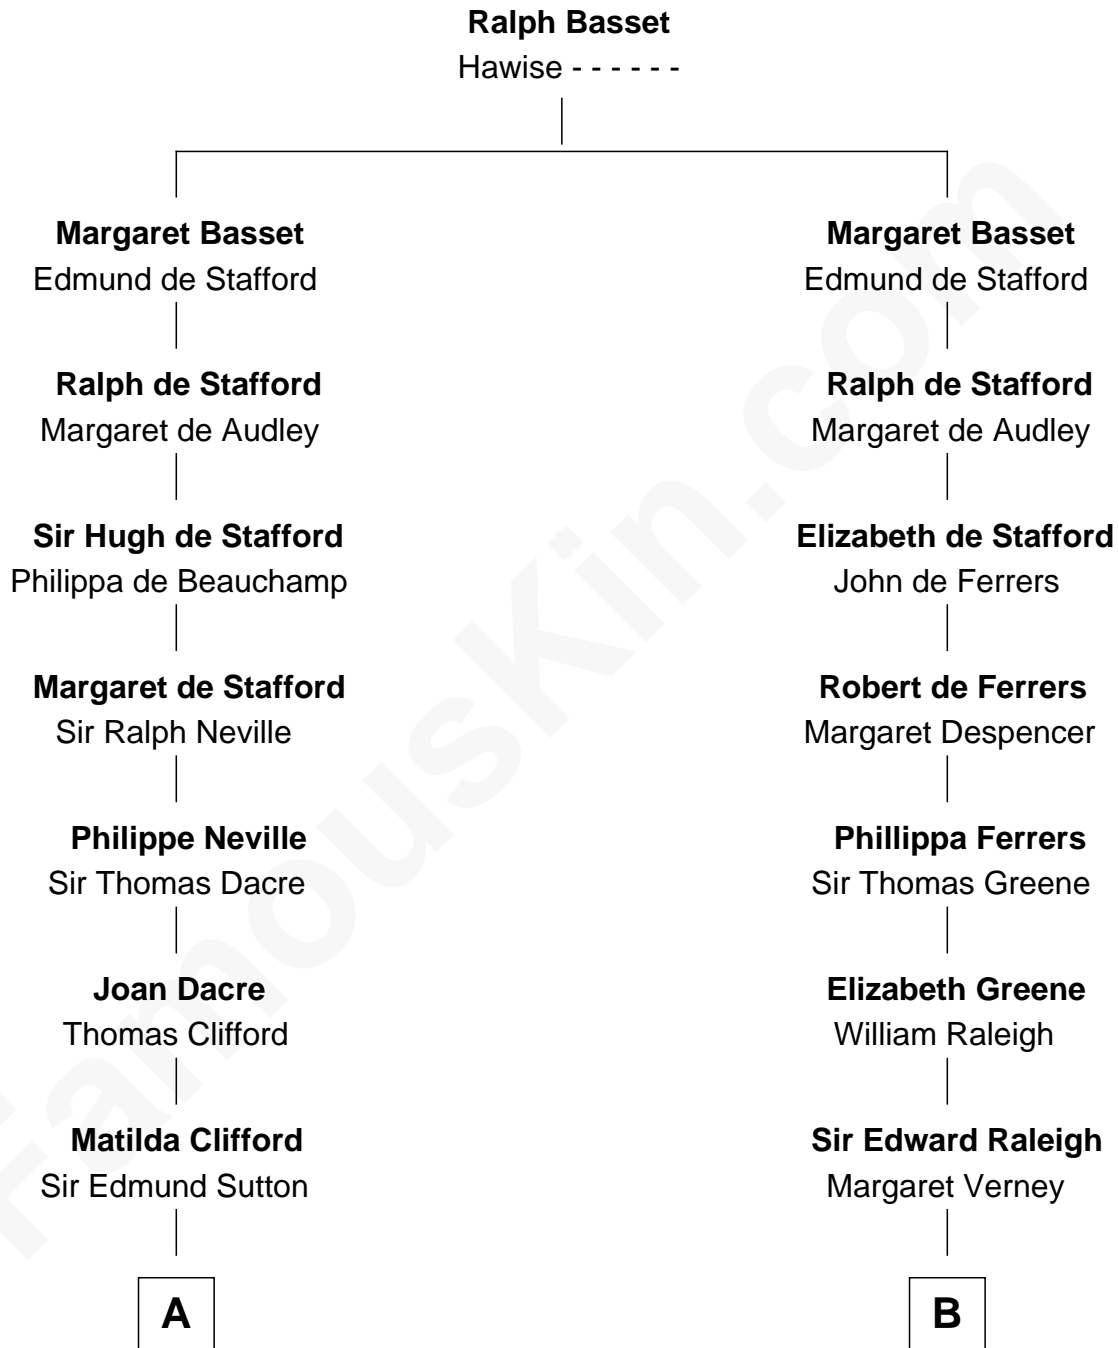

FamousKin.com

Relationship Chart of

Princess Diana

Princess of Wales

18th cousin 2 times removed of

J. A. Folger
Founder of Folger Coffee Company

FamousKin.com