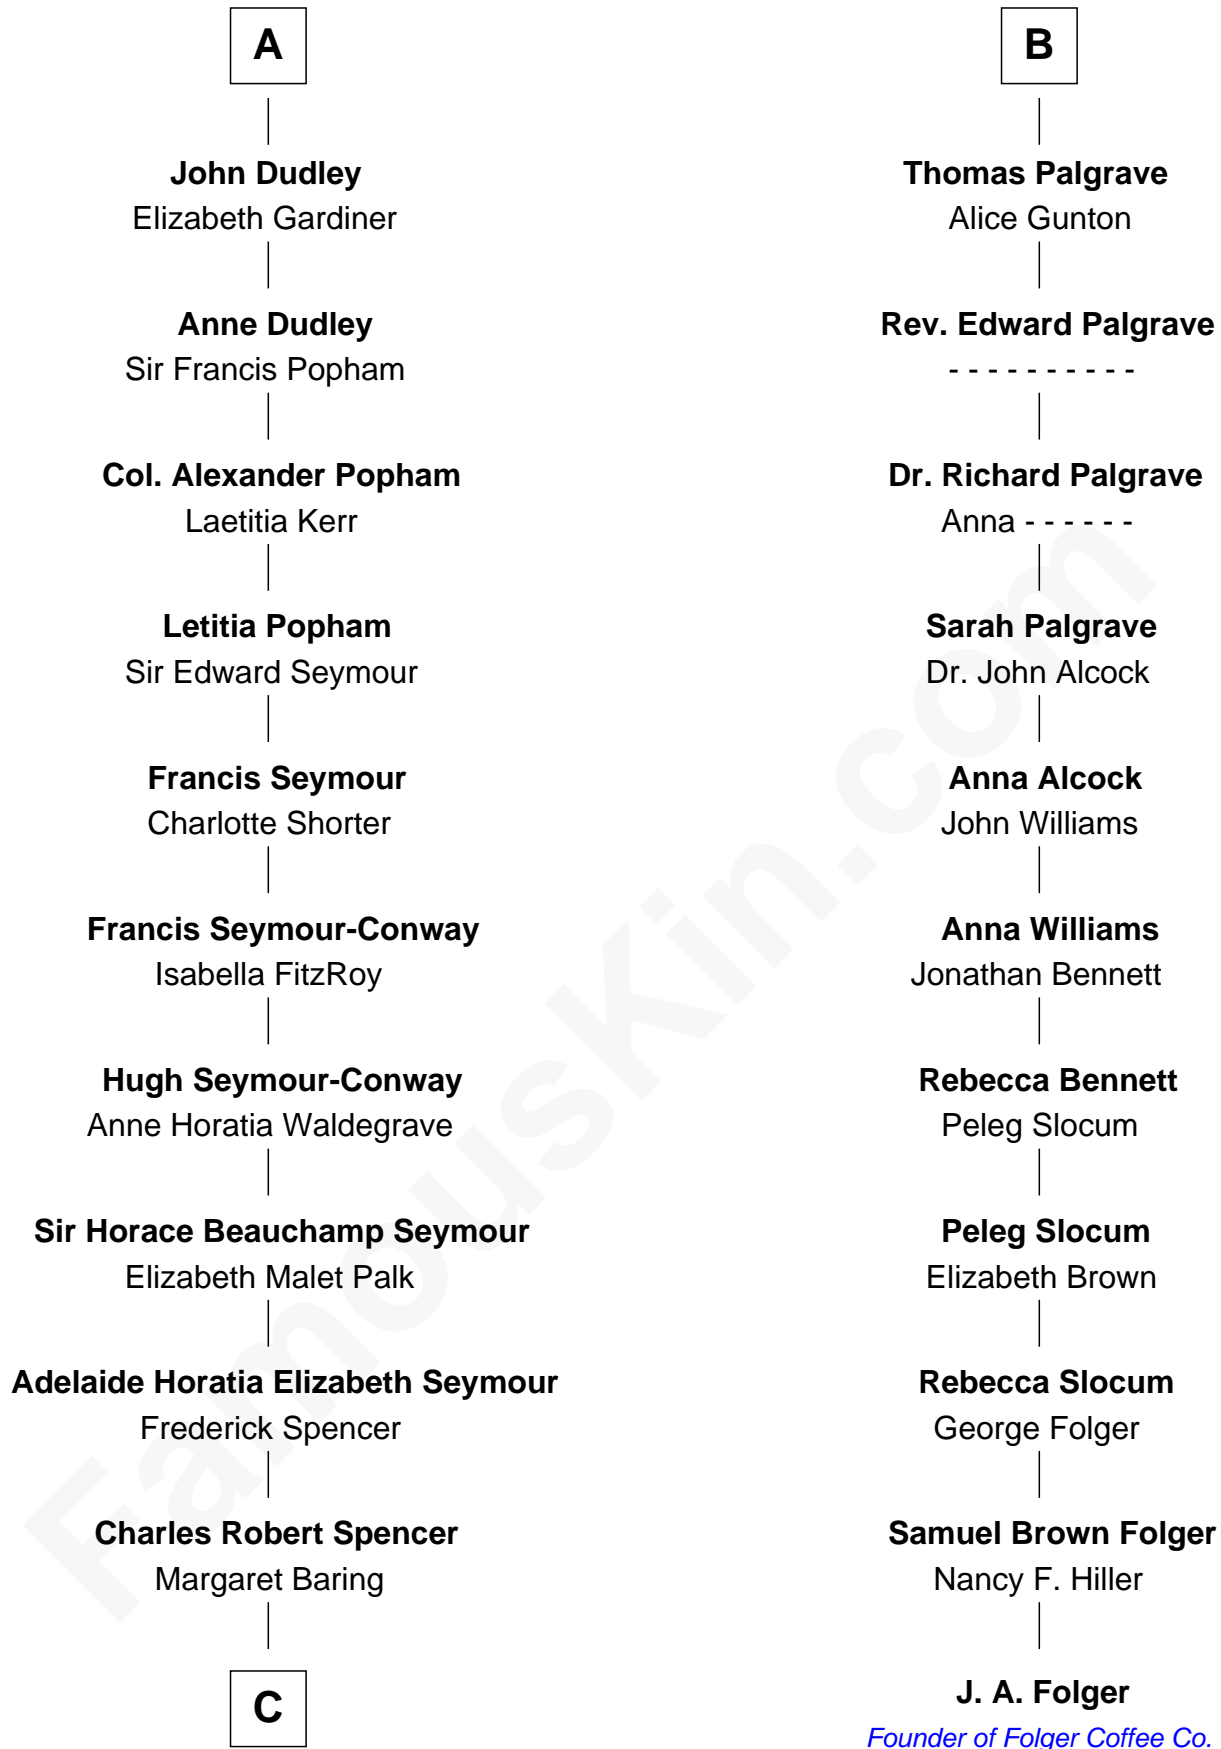

### Princess Diana

*Princess of Wales*

17th cousin 2 times removed of

**J. A. Folger**  
*Founder of Folger Coffee Company*

**Henry Plantagenet**  
 Maud de Chaworth

**Mary Plantagenet**  
 Henry de Percy

**Sir Henry Percy**  
 Margaret de Neville

**Sir Henry Percy**  
 Elizabeth Mortimer

**Elizabeth Percy**  
 Sir John Clifford

**Thomas Clifford**  
 Joan Dacre

**Matilda Clifford**  
 Sir Edmund Sutton

**Thomas Dudley**  
 Grace Threlkeld

**A**

**Eleanor Plantagenet**  
 Richard Fitzalan

**Sir Richard Fitzalan**  
 Elizabeth de Bohun

**Elizabeth Fitzalan**  
 Sir Robert Goushill

**Elizabeth Goushill**  
 Sir Robert Wingfield

**Elizabeth Wingfield**  
 Sir William Brandon

**Eleanor Brandon**  
 John Glemham

**Anne Glemham**  
 Henry Palgrave

**B**

**C**

—  
**Albert Edward John Spencer**  
Cynthia Elinor Beatrix Hamilton

—  
**Edward John Spencer**  
Frances Ruth Burke Roche

—  
**Princess Diana**  
*Princess of Wales*