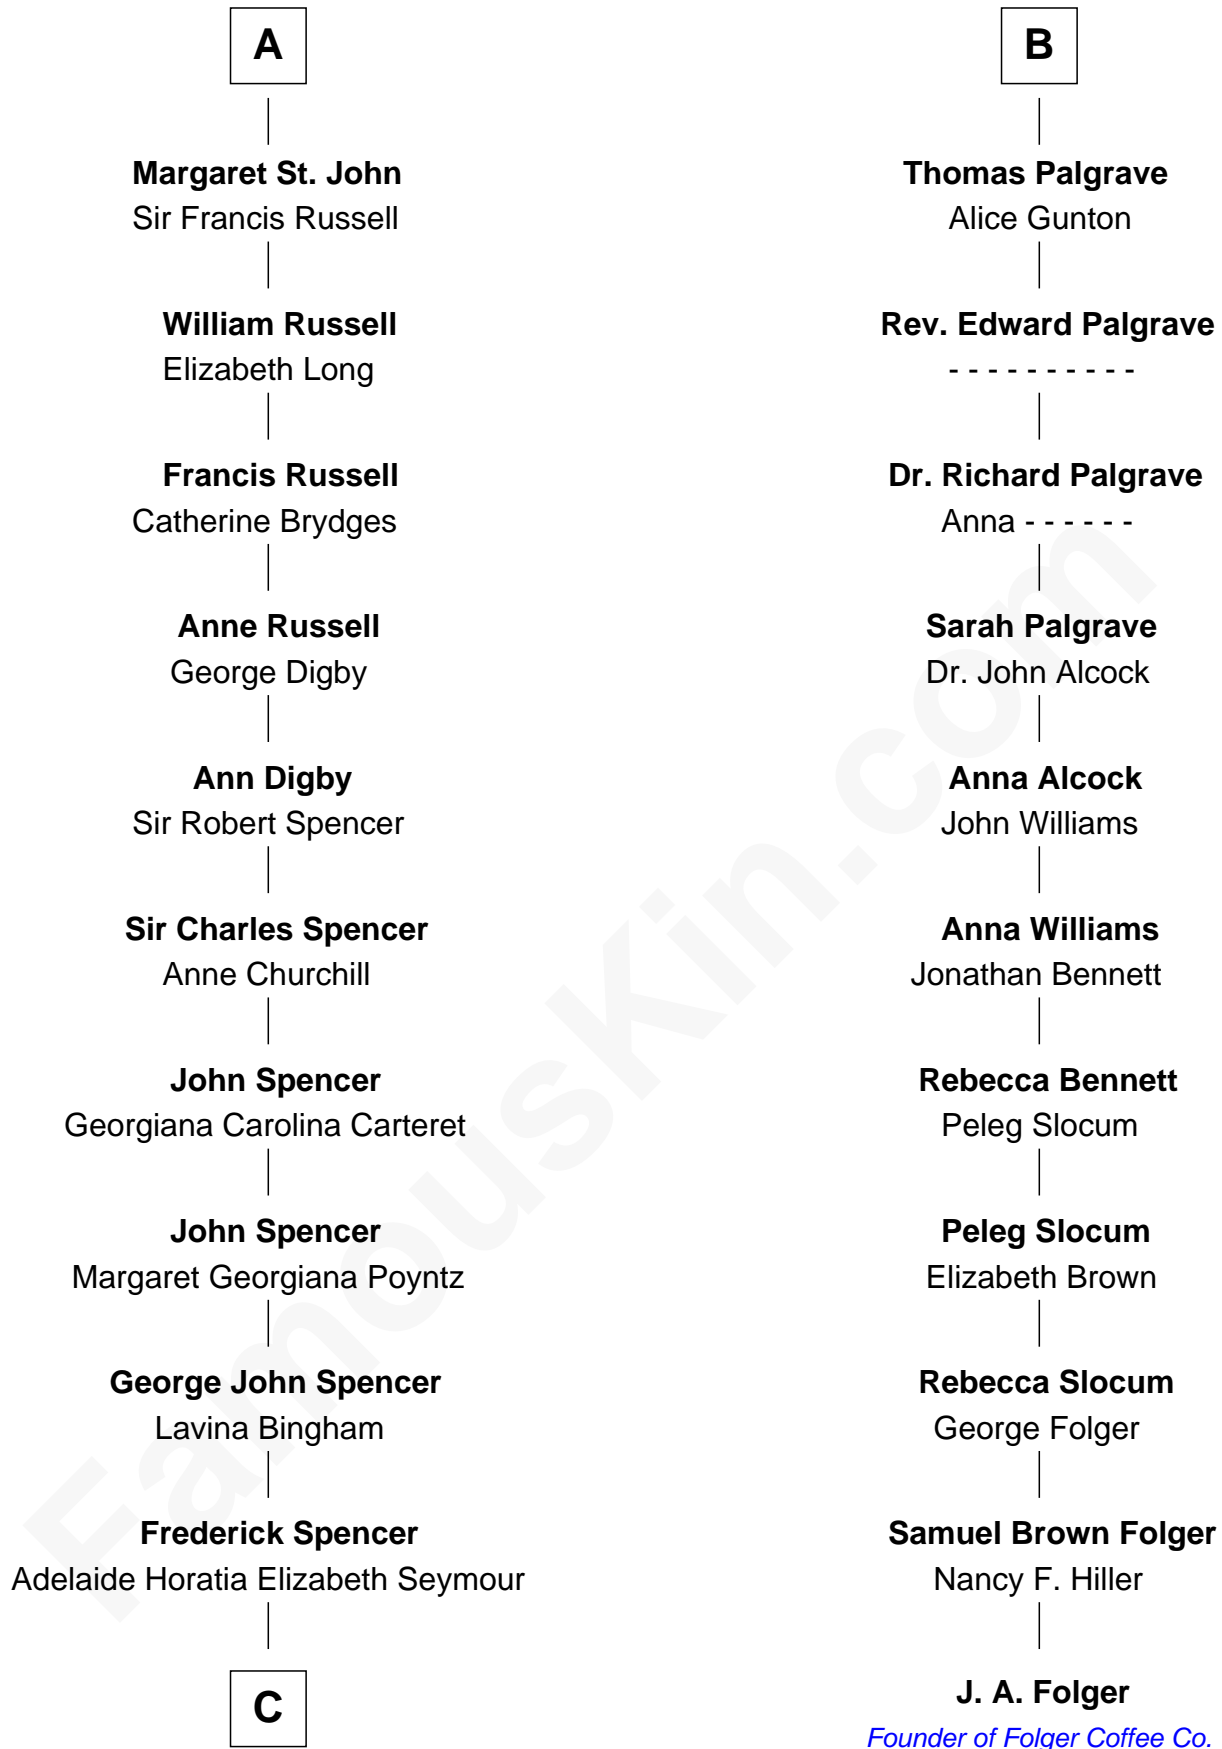

FamousKin.com

Relationship Chart of

Princess Diana

Princess of Wales

17th cousin 3 times removed of

J. A. Folger
 Founder of Folger Coffee Company

C

—
Charles Robert Spencer

Margaret Baring

—
Albert Edward John Spencer

Cynthia Elinor Beatrix Hamilton

—
Edward John Spencer

Frances Ruth Burke Roche

—
Princess Diana

Princess of Wales

FamousKin.com