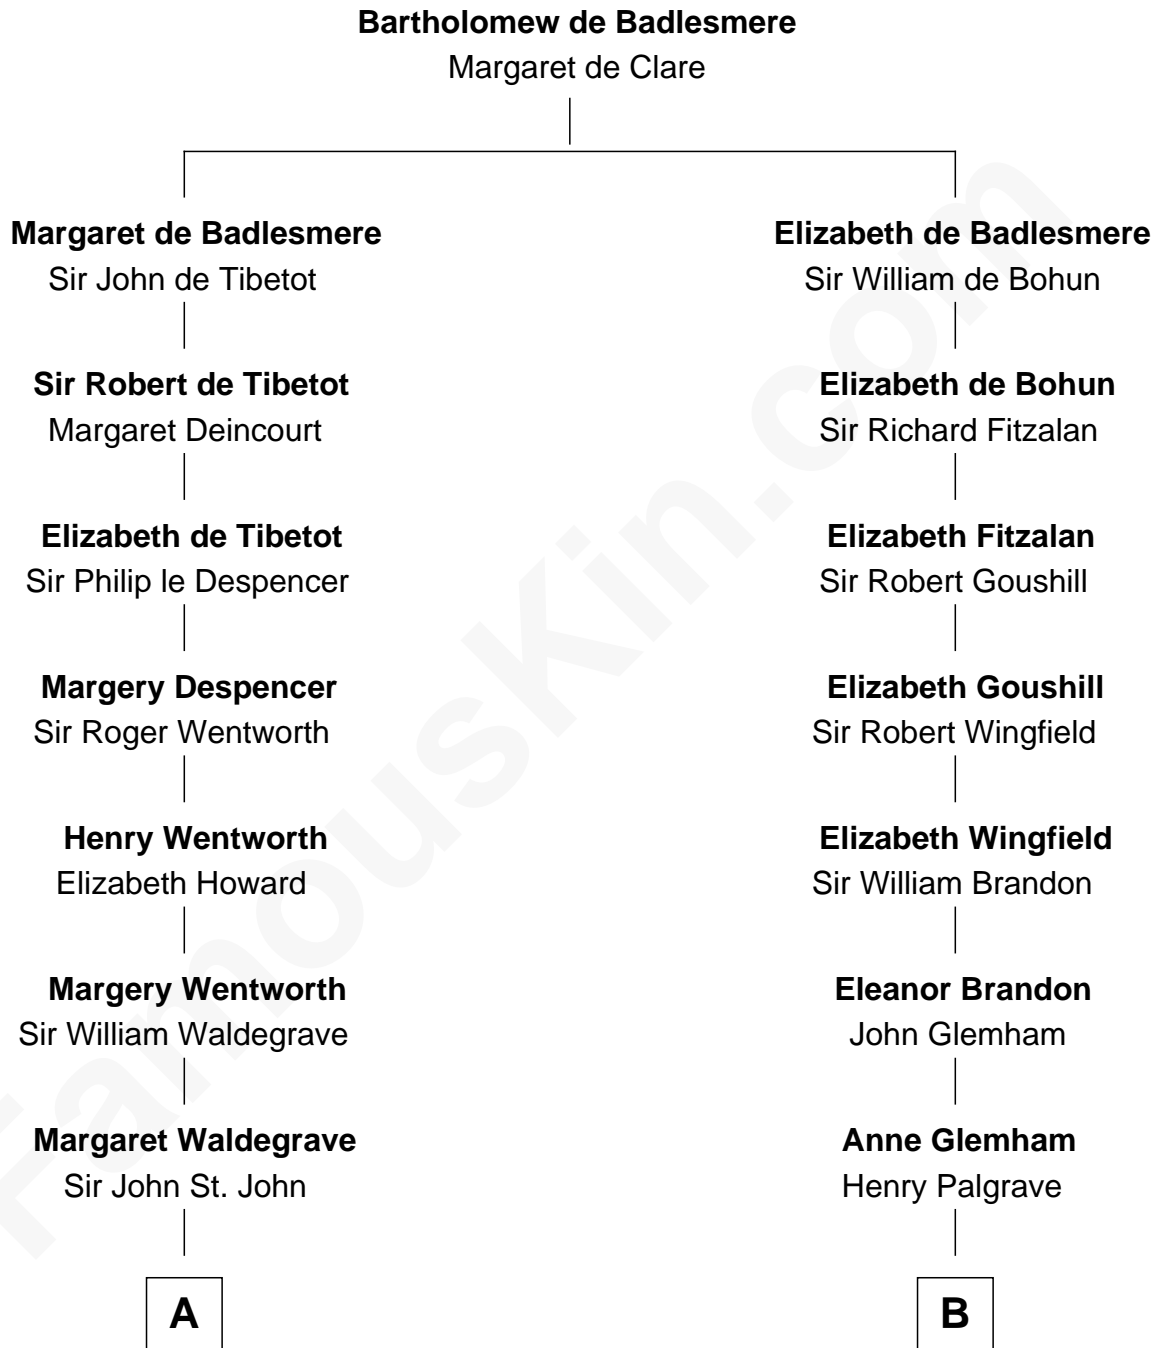

FamousKin.com

Relationship Chart of

Princess Diana

Princess of Wales

17th cousin 3 times removed of

J. A. Folger
 Founder of Folger Coffee Company

C

—
Charles Robert Spencer

Margaret Baring

—
Albert Edward John Spencer

Cynthia Elinor Beatrix Hamilton

—
Edward John Spencer

Frances Ruth Burke Roche

—
Princess Diana

Princess of Wales

FamousKin.com