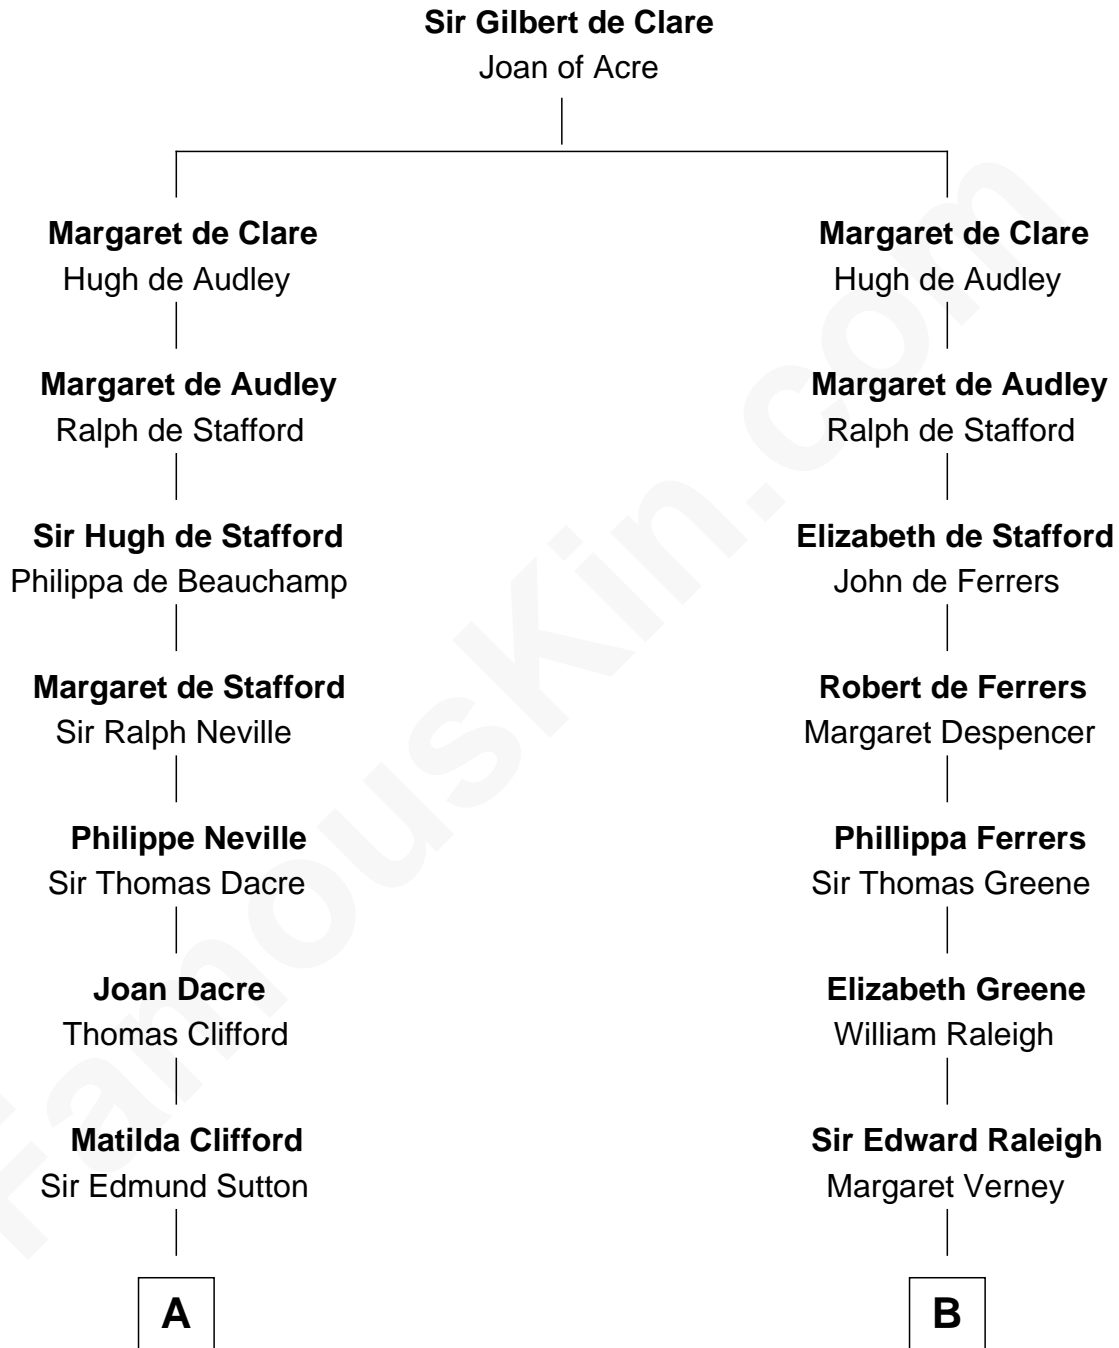

FamousKin.com

Relationship Chart of

Princess Diana

Princess of Wales

18th cousin 2 times removed of

J. A. Folger
Founder of Folger Coffee Company

FamousKin.com