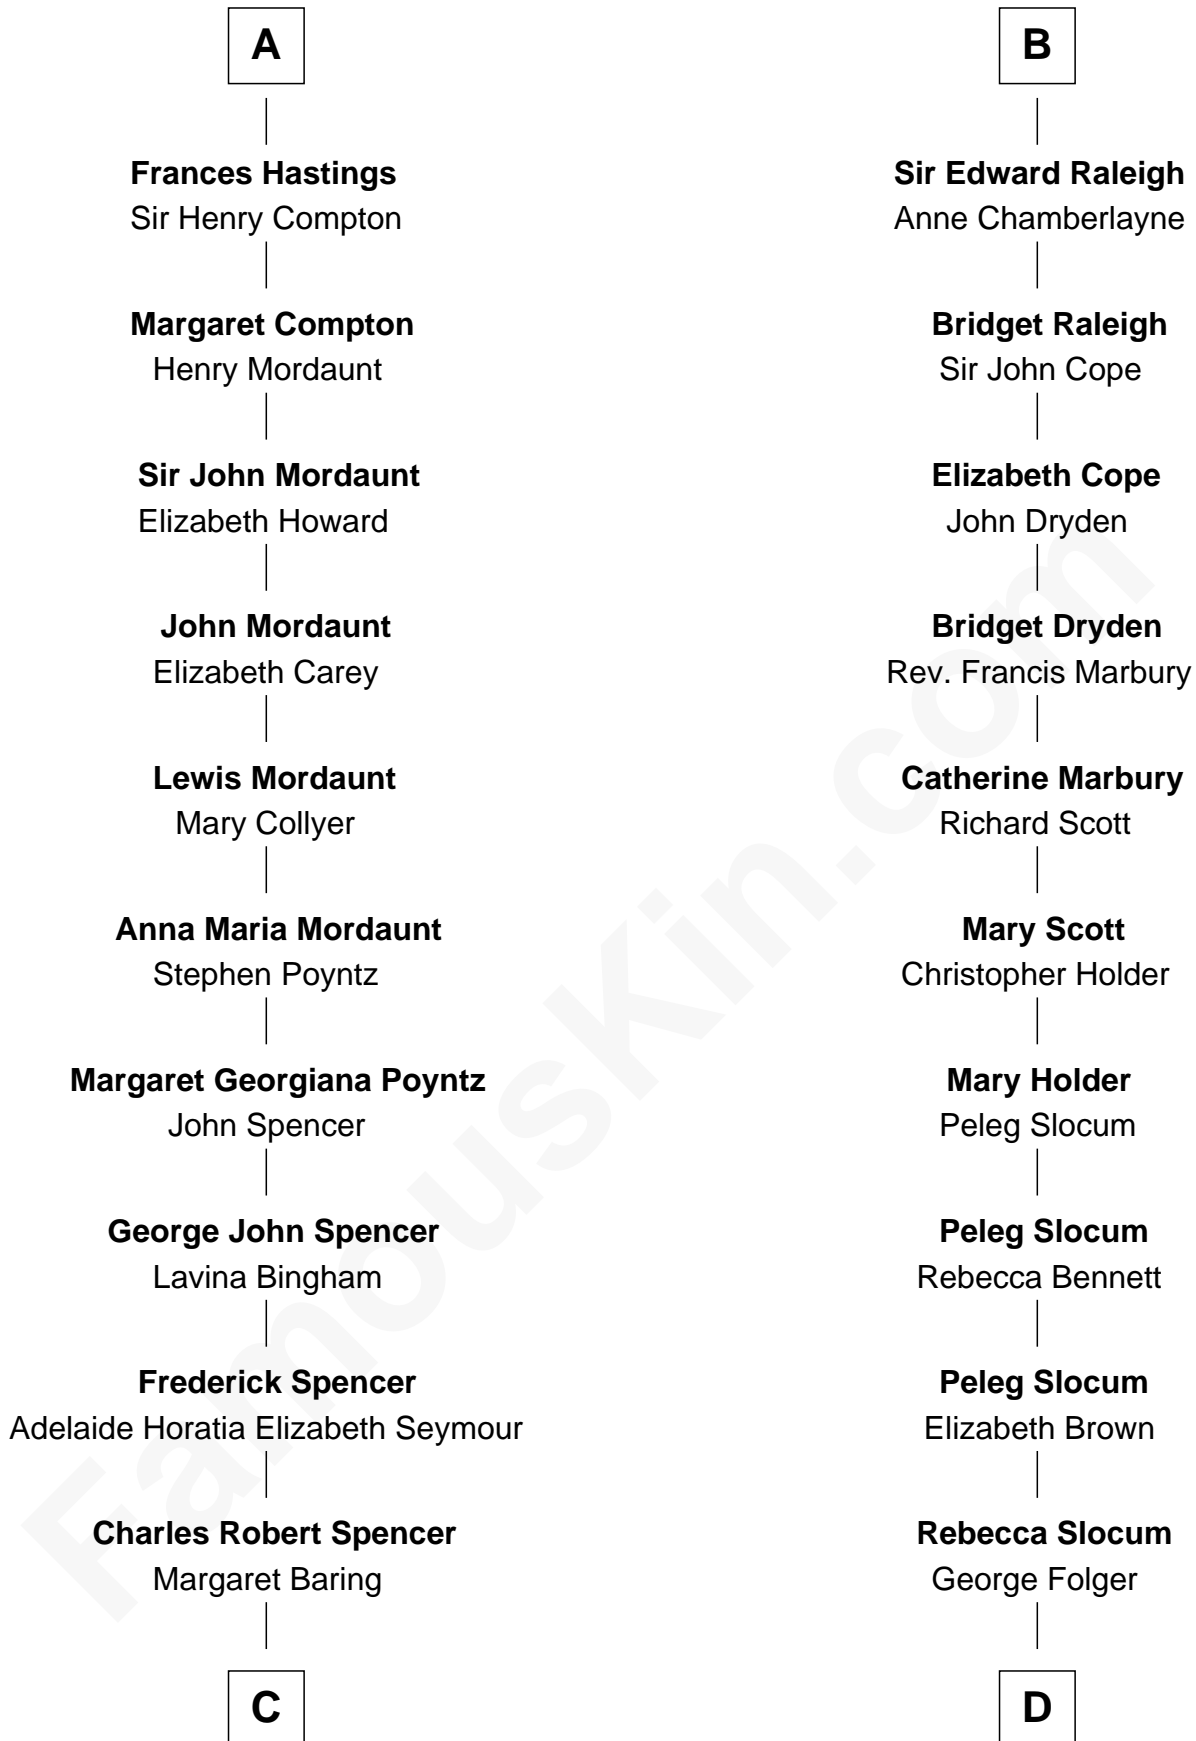

FamousKin.com

Relationship Chart of

Princess Diana

Princess of Wales

18th cousin 1 time removed of

J. A. Folger
 Founder of Folger Coffee Company

Sir Hugh I de Audley
 Iseult de Mortimer

C

Albert Edward John Spencer
Cynthia Elinor Beatrix Hamilton

Edward John Spencer
Frances Ruth Burke Roche

Princess Diana
Princess of Wales

D

Samuel Brown Folger
Nancy F. Hiller

J. A. Folger
Founder of Folger Coffee Co.