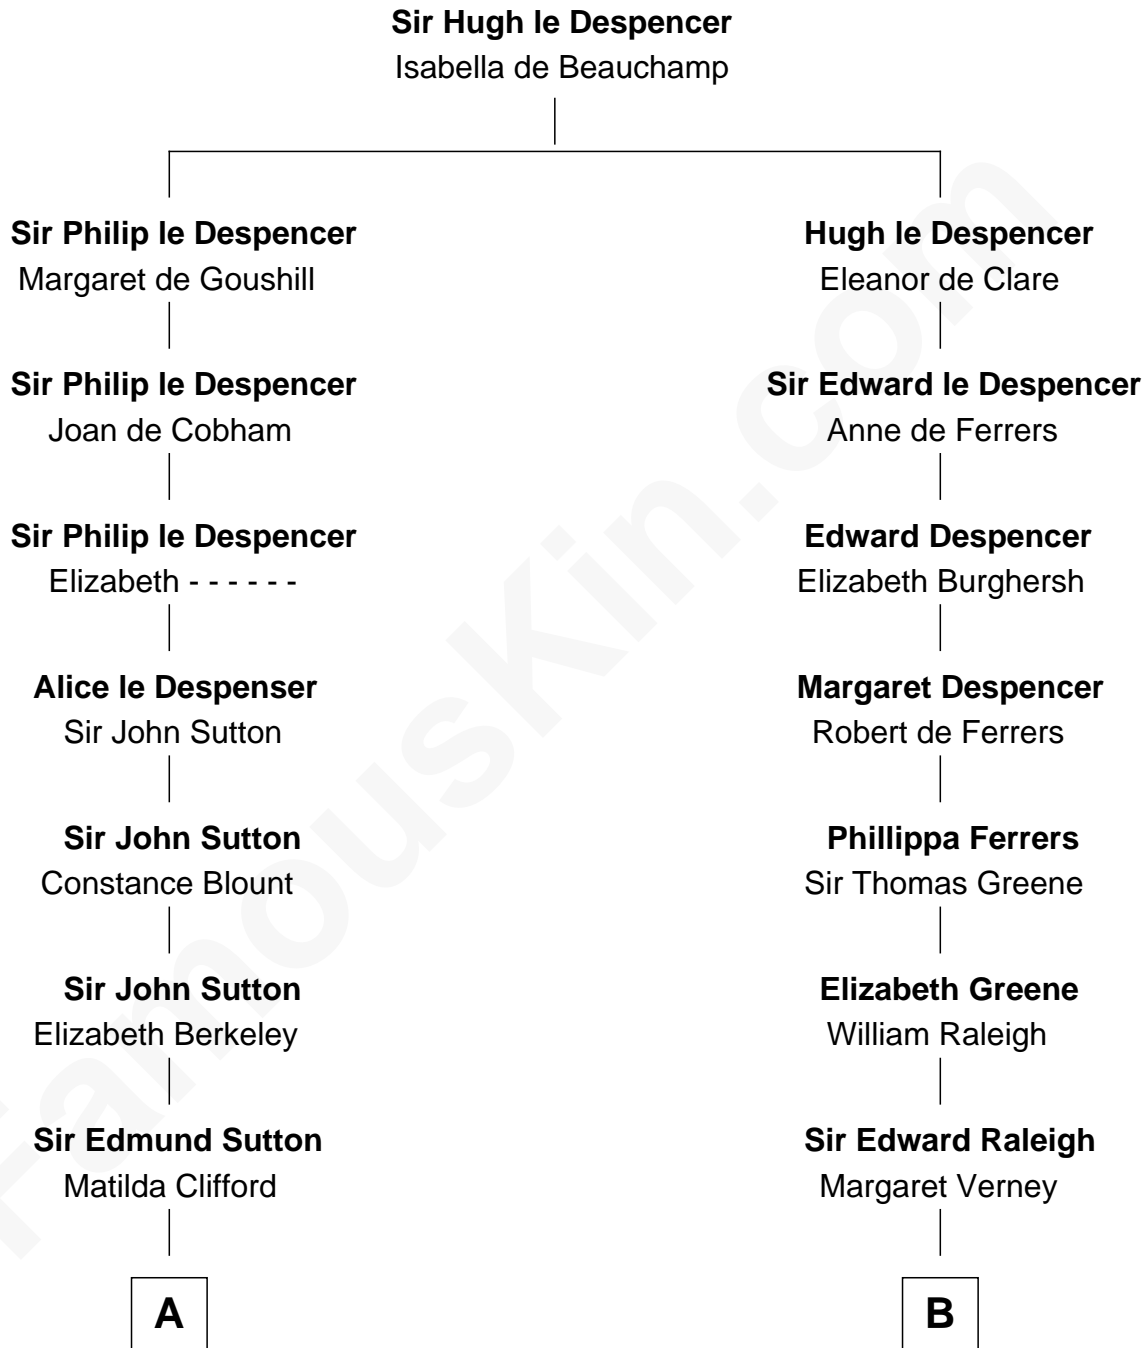

FamousKin.com

Relationship Chart of

Princess Diana

Princess of Wales

18th cousin 2 times removed of

J. A. Folger

Founder of Folger Coffee Company

FamousKin.com