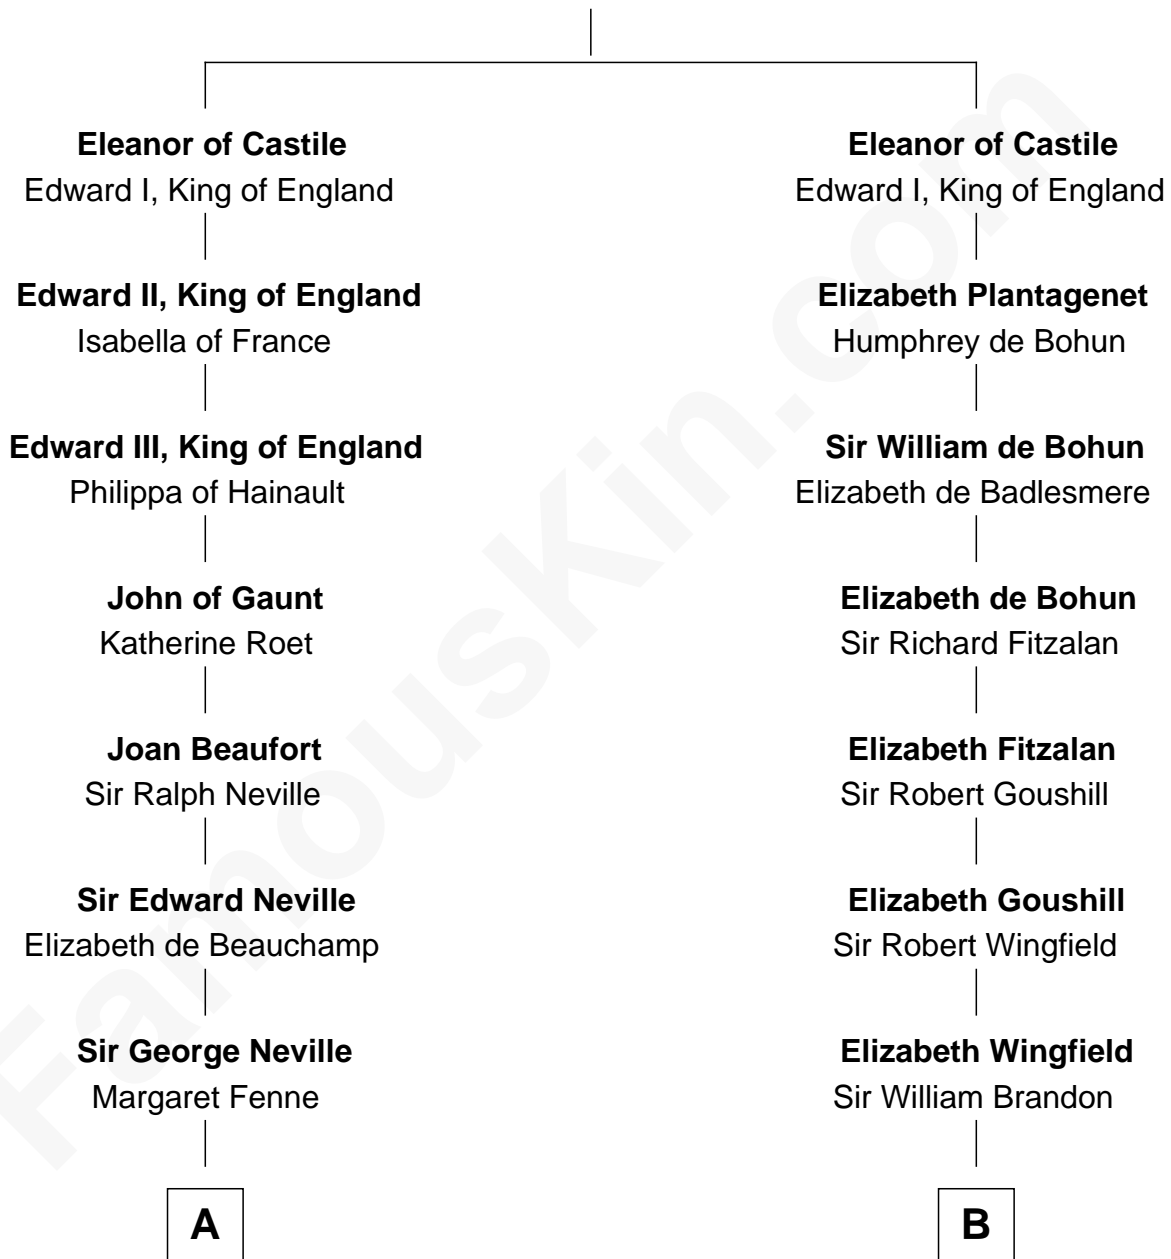

## Relationship Chart of

### Princess Diana

*Princess of Wales*

19th cousin 2 times removed of

**J. A. Folger**

*Founder of Folger Coffee Company*

**Ferdinand III, King of Castile**

Joanna of Ponthieu

**C**

**Frederick Spencer**

Adelaide Horatia Elizabeth Seymour

**Charles Robert Spencer**

Margaret Baring

**Albert Edward John Spencer**

Cynthia Elinor Beatrix Hamilton

**Edward John Spencer**

Frances Ruth Burke Roche

**Princess Diana**

*Princess of Wales*

**D**

**Rebecca Slocum**

George Folger

**Samuel Brown Folger**

Nancy F. Hiller

**J. A. Folger**