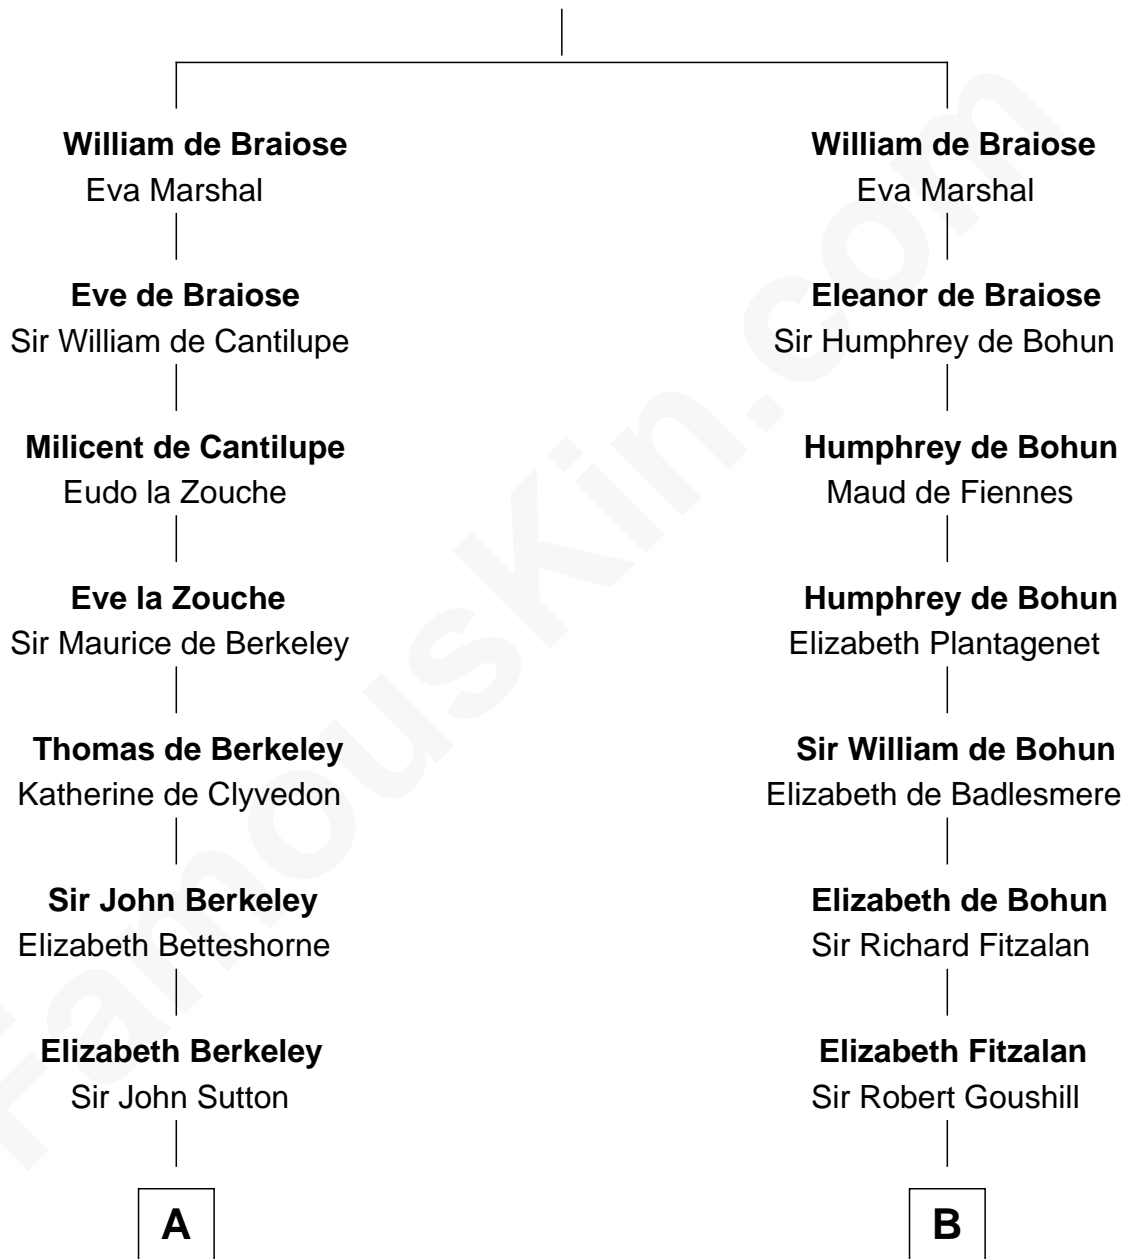

# FamousKin.com Relationship Chart of

**Princess Diana**

*Princess of Wales*

21st cousin of

**J. A. Folger**

*Founder of Folger Coffee Company*

**Reginald de Braiose**

**C**

**Adelaide Horatia Elizabeth Seymour**

Frederick Spencer

**Charles Robert Spencer**

Margaret Baring

**Albert Edward John Spencer**

Cynthia Elinor Beatrix Hamilton

**Edward John Spencer**

Frances Ruth Burke Roche

**Princess Diana**

*Princess of Wales*

**D**

**Rebecca Bennett**

Peleg Slocum

**Peleg Slocum**

Elizabeth Brown

**Rebecca Slocum**