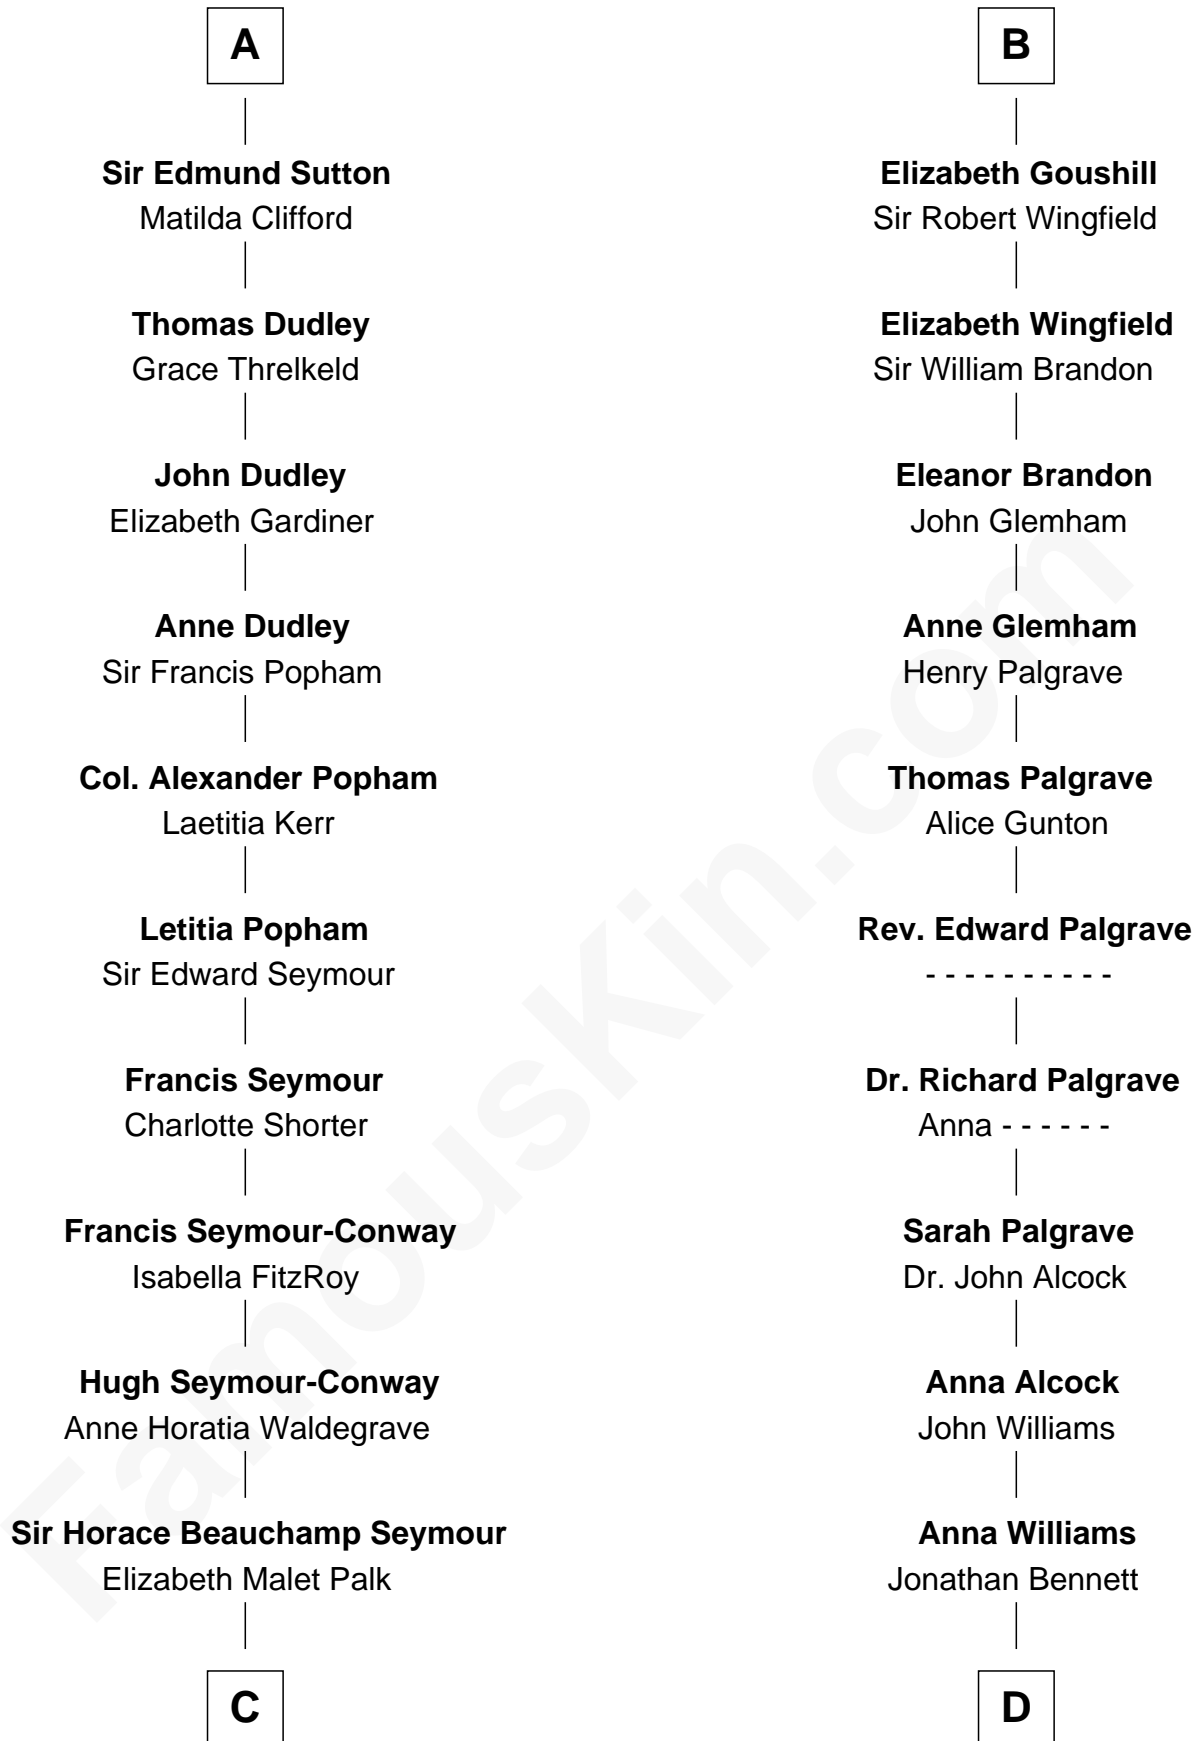

# FamousKin.com Relationship Chart of

**Princess Diana**

*Princess of Wales*

21st cousin of

**J. A. Folger**

*Founder of Folger Coffee Company*

**Reginald de Braiose**

**C**

**Adelaide Horatia Elizabeth Seymour**

Frederick Spencer

**Charles Robert Spencer**

Margaret Baring

**Albert Edward John Spencer**

Cynthia Elinor Beatrix Hamilton

**Edward John Spencer**

Frances Ruth Burke Roche