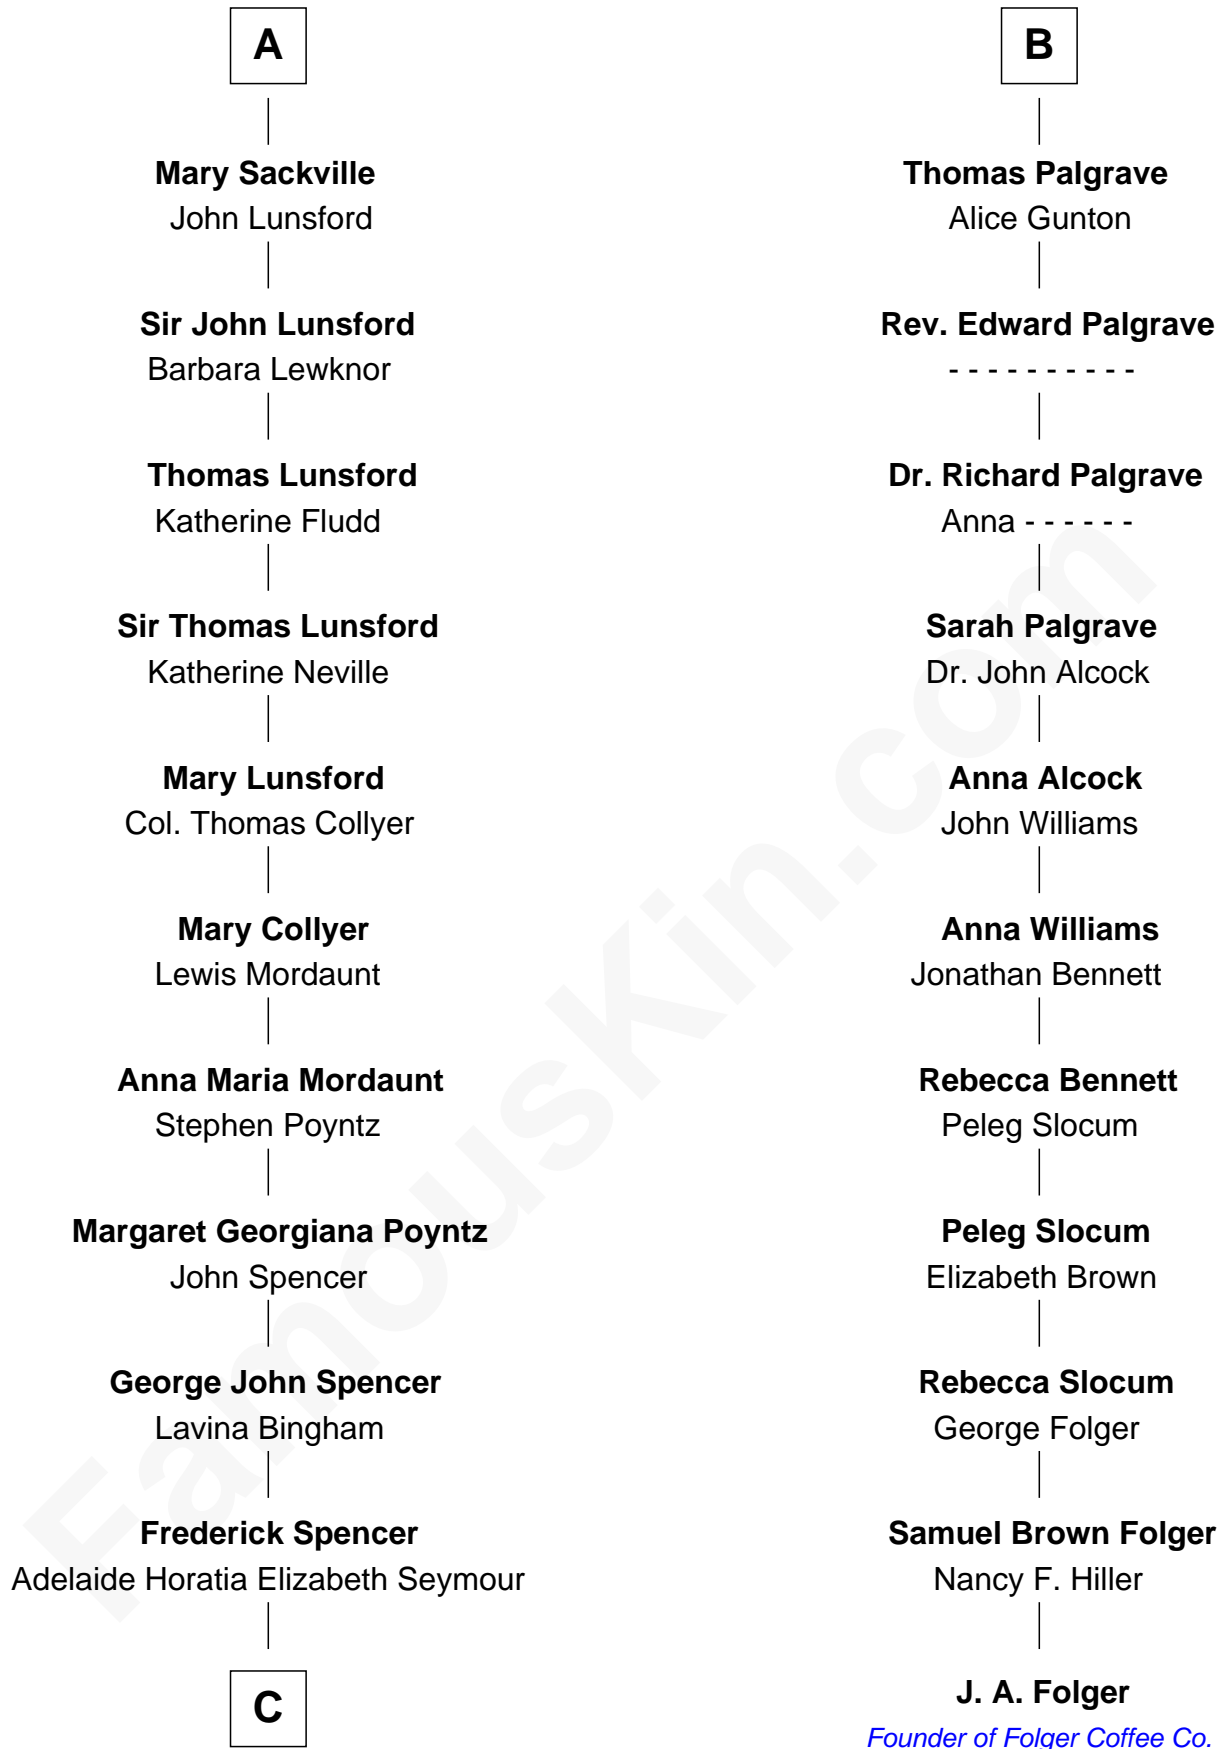

## Relationship Chart of

### Princess Diana

*Princess of Wales*

17th cousin 3 times removed of

**J. A. Folger**

*Founder of Folger Coffee Company*

**C**

—  
**Charles Robert Spencer**

Margaret Baring

—  
**Albert Edward John Spencer**

Cynthia Elinor Beatrix Hamilton

—  
**Edward John Spencer**

Frances Ruth Burke Roche

—  
**Princess Diana**

*Princess of Wales*

FamousKin.com