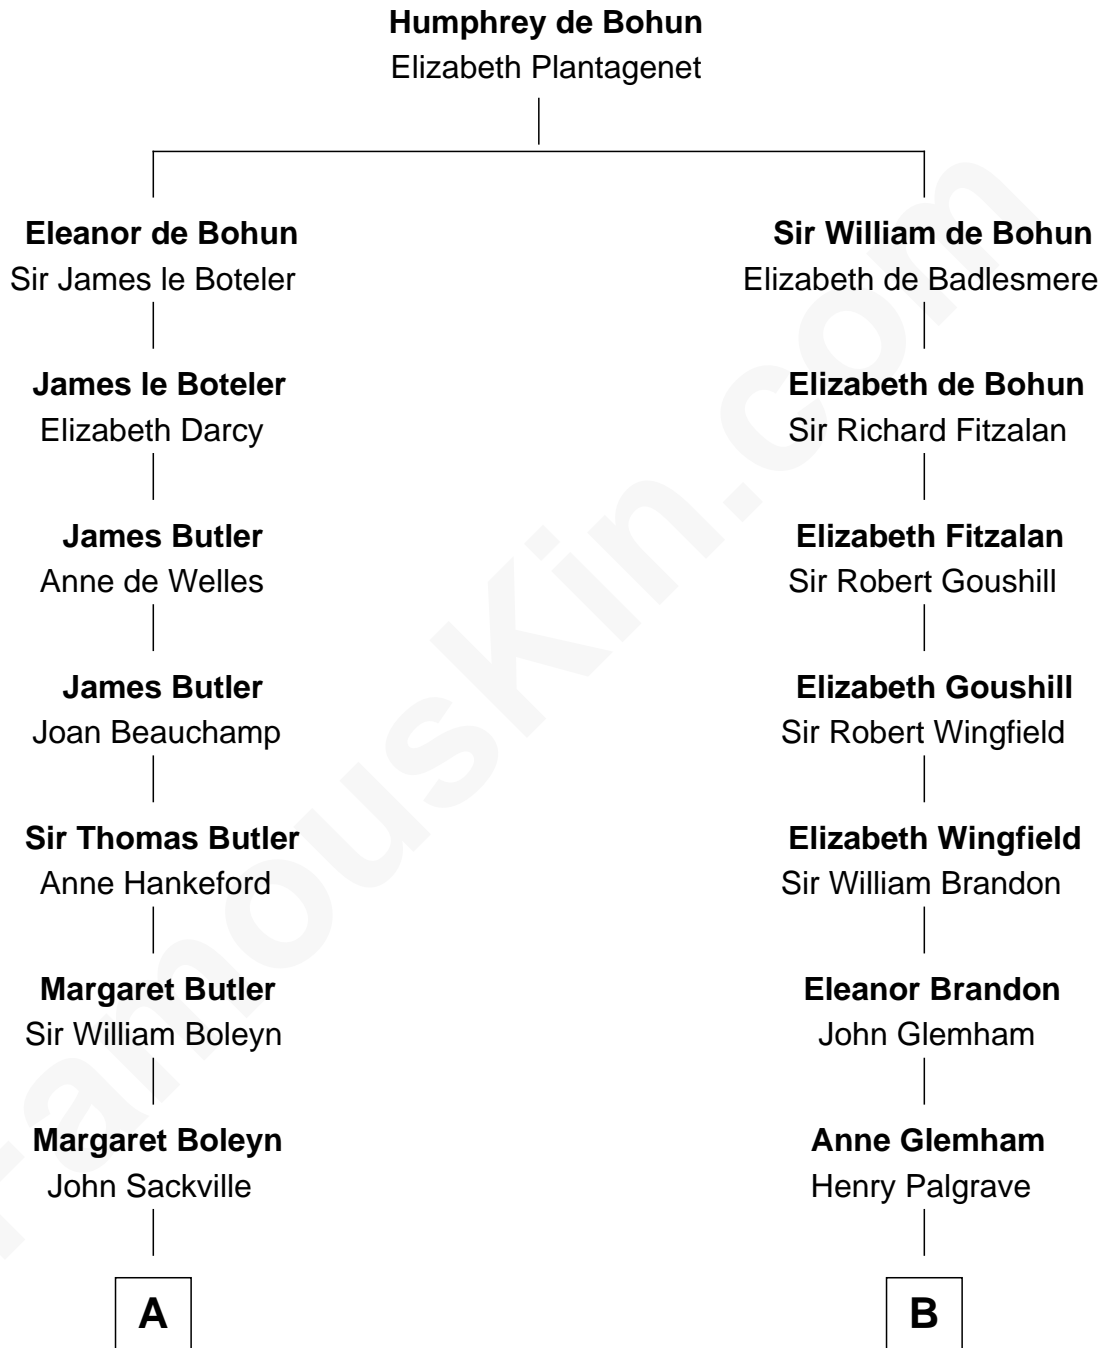

## Relationship Chart of

### Princess Diana

*Princess of Wales*

17th cousin 3 times removed of

**J. A. Folger**

*Founder of Folger Coffee Company*

**C**

—  
**Charles Robert Spencer**

Margaret Baring