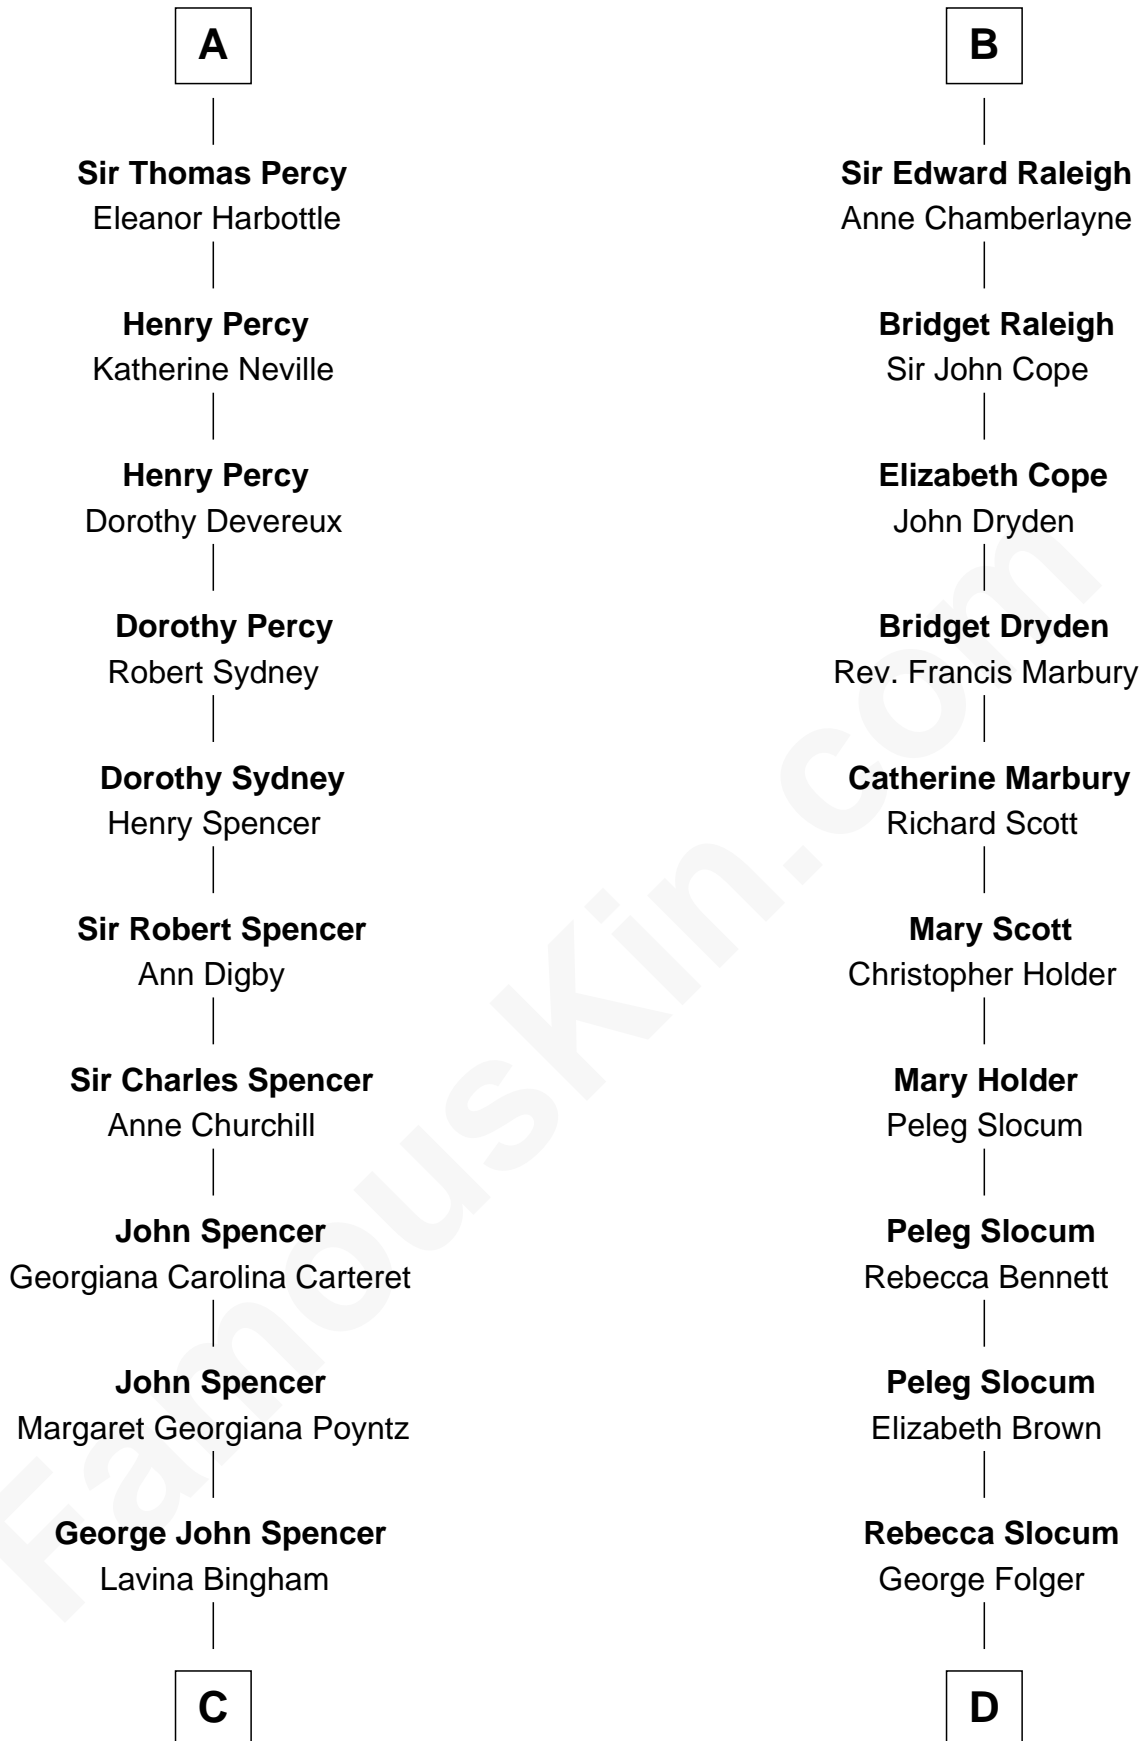

FamousKin.com

Relationship Chart of

Princess Diana

Princess of Wales

18th cousin 3 times removed of

J. A. Folger
Founder of Folger Coffee Company

C

Frederick Spencer

Adelaide Horatia Elizabeth Seymour

Charles Robert Spencer

Margaret Baring

Albert Edward John Spencer

Cynthia Elinor Beatrix Hamilton

Edward John Spencer

Frances Ruth Burke Roche

Princess Diana